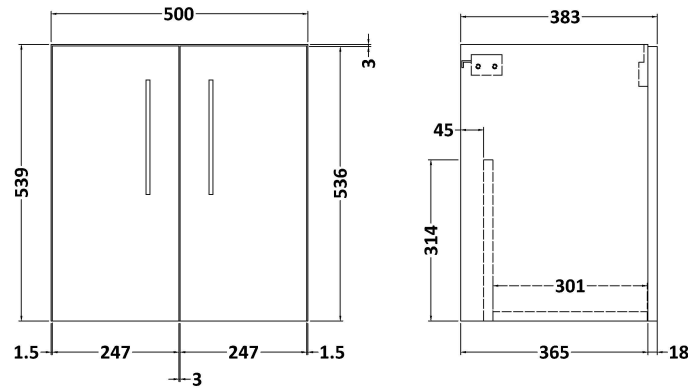

### Product Dimensions

Height (mm):	540
Width (mm):	500
Depth (mm):	383
Nett Weight (kg):	12.6

### Packaging Dimensions

Height (mm):	560
Width (mm):	520
Depth (mm):	405
Gross Weight (kg):	13.1

### Product Dimensions

Height (mm):	170
Width (mm):	500
Depth (mm):	390
Nett Weight (kg):	9

### Packaging Dimensions

Height (mm):	400
Width (mm):	520
Depth (mm):	200
Gross Weight (kg):	9