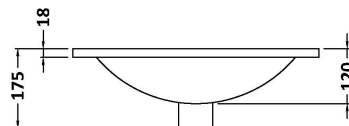

### Product Dimensions

Height (mm):	540
Width (mm):	500
Depth (mm):	383
Nett Weight (kg):	12.6

### Packaging Dimensions

Height (mm):	560
Width (mm):	520
Depth (mm):	405
Gross Weight (kg):	13.1

### Outer Box Dimensions (If Applicable)

Height (mm):	
Width (mm):	
Depth (mm):	
Gross Weight (kg):	
Barcode:	5056678406007

### Product Dimensions

Height (mm):	170
Width (mm):	500
Depth (mm):	390
Nett Weight (kg):	9