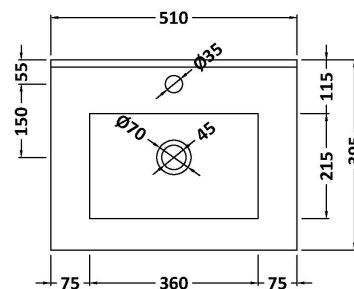

### Product Dimensions

Height (mm):	540
Width (mm):	500
Depth (mm):	383
Nett Weight (kg):	12.6

### Packaging Dimensions

Height (mm):	560
Width (mm):	520
Depth (mm):	405
Gross Weight (kg):	13.1

### Outer Box Dimensions (If Applicable)

Height (mm):	
Width (mm):	
Depth (mm):	
Gross Weight (kg):	
Barcode:	5056678406007

### Product Dimensions

Height (mm):	170
Width (mm):	500
Depth (mm):	390
Nett Weight (kg):	9