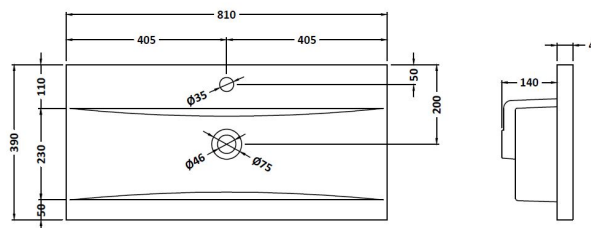

Sales Code: ATH081A

Description: 800 Wh 2-Drawer Vanity & Basin 1

Packaging Details

Barcode: 5056211815075

Sales Code: NVM015

Description: 800 Mid Edged Basin 1 Th

Product Dimensions

Height (mm):	180
Width (mm):	810
Depth (mm):	390
Nett Weight (kg):	15

Packaging Dimensions

Height (mm):	210
Width (mm):	410
Depth (mm):	830
Gross Weight (kg):	15

Packaging Data

Box Colour:	Brown Cardboard Box
Box Qty:	1
Label Size:	100 x 50
Label Colour:	White Label
Label Qty:	2

Outer Box Dimensions (If Applicable)

Height (mm):	
Width (mm):	
Depth (mm):	
Gross Weight (kg):	
Barcode:	5055369043422

Product Details

Country of Origin:	China
Fitting Instruction:	No
Certification: CE & UKCA:	No WRAS: N/A WRAS No: N/A
Product Material:	Vitreous China
Fixing Supplied:	No

Sales Code: MOC375

Description: 800 Wall Hung 2-Drawer Basin Unit

Product Dimensions

Height (mm):	538
Width (mm):	800
Depth (mm):	383
Nett Weight (kg):	24

Packaging Dimensions

Height (mm):	560
Width (mm):	820
Depth (mm):	405
Gross Weight (kg):	24.5