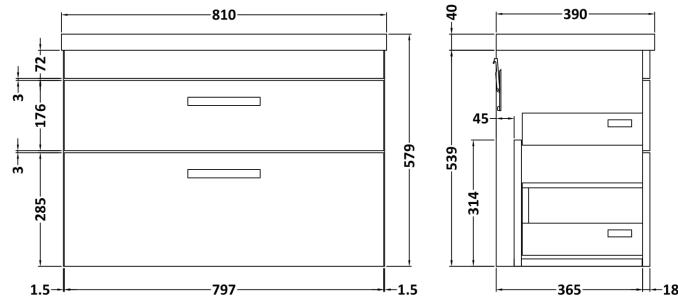

Sales Code: ATH081A

Description: 800 Wh 2-Drawer Vanity & Basin 1

Packaging Details

Barcode: 5056211815075

Sales Code: NVM015

Description: 800 Mid Edged Basin 1 Th

Product Dimensions

Height (mm):	180
Width (mm):	810
Depth (mm):	390
Nett Weight (kg):	15

Packaging Dimensions

Height (mm):	210
Width (mm):	410
Depth (mm):	830
Gross Weight (kg):	15

Packaging Data

Box Colour:	Brown Cardboard Box
Box Qty:	1
Label Size:	100 x 50
Label Colour:	White Label
Label Qty:	2

Outer Box Dimensions (If Applicable)

Height (mm):	
Width (mm):	
Depth (mm):	
Gross Weight (kg):	
Barcode:	5055369043422

Product Details

Country of Origin:	China
Fitting Instruction:	No
Certification: CE & UKCA:	No WRAS: N/A WRAS No: N/A
Product Material:	Vitreous China
Fixing Supplied:	No

Sales Code: MOC375

Description: 800 Wall Hung 2-Drawer Basin Unit

Product Dimensions

Height (mm):	538
Width (mm):	800
Depth (mm):	383
Nett Weight (kg):	24

Packaging Dimensions

Height (mm):	560
Width (mm):	820
Depth (mm):	405
Gross Weight (kg):	24.5