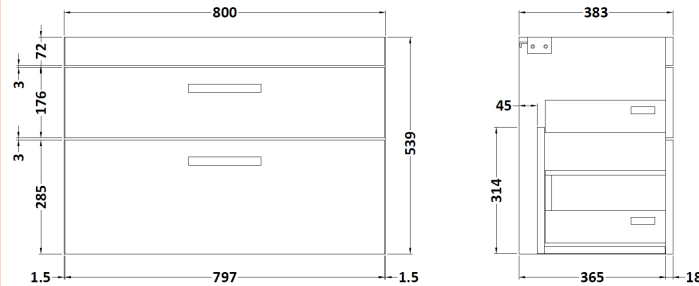

Packaging Dimensions

Height (mm):	210
Width (mm):	410
Depth (mm):	830
Gross Weight (kg):	15

Packaging Data

Box Colour:	Brown Cardboard Box
Box Qty:	1
Label Size:	100 x 50
Label Colour:	White Label
Label Qty:	2

Outer Box Dimensions (If Applicable)

Height (mm):	
Width (mm):	
Depth (mm):	
Gross Weight (kg):	
Barcode:	5055369043422

Product Details

Country of Origin:	China
Fitting Instruction:	No
Certification: CE & UKCA:	No WRAS: N/A WRAS No: N/A
Product Material:	Vitreous China
Fixing Supplied:	No

Sales Code: MOC375

Description: 800 Wall Hung 2-Drawer Basin Unit

Product Dimensions

Height (mm):	538
Width (mm):	800
Depth (mm):	383
Nett Weight (kg):	24

Packaging Dimensions

Height (mm):	560
Width (mm):	820
Depth (mm):	405
Gross Weight (kg):	24.5

Packaging Data

Box Colour:	Brown Cardboard Box
Box Qty:	1
Label Size:	100 x 50
Label Colour:	White Label
Label Qty:	2

Outer Box Dimensions (If Applicable)

Height (mm):	
Width (mm):	
Depth (mm):	
Gross Weight (kg):	
Barcode:	5055275870037