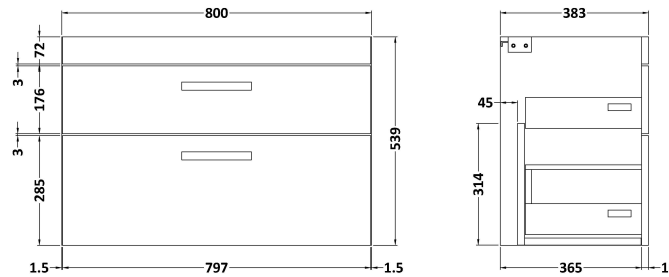

### Product Dimensions

|                   |     |
|-------------------|-----|
| Height (mm):      | 538 |
| Width (mm):       | 800 |
| Depth (mm):       | 383 |
| Nett Weight (kg): | 24  |

### Packaging Dimensions

|                    |      |
|--------------------|------|
| Height (mm):       | 560  |
| Width (mm):        | 820  |
| Depth (mm):        | 405  |
| Gross Weight (kg): | 24.5 |

**Sales Code:** LBG800

**Description:** Laminate Worktop 805X390x22mm

**Product Dimensions**

|                   |      |
|-------------------|------|
| Height (mm):      | 22   |
| Width (mm):       | 805  |
| Depth (mm):       | 390  |
| Nett Weight (kg): | 2.75 |

**Packaging Dimensions**

|                    |      |
|--------------------|------|
| Height (mm):       | 25   |
| Width (mm):        | 810  |
| Depth (mm):        | 455  |
| Gross Weight (kg): | 2.75 |