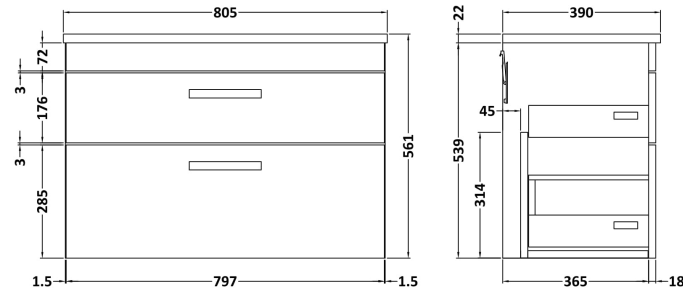

Sales Code: ATH068LBG

Description: 800 W/H 2-Drawer Unit & Lam Worktop

Packaging Details

Barcode: 5056462613277