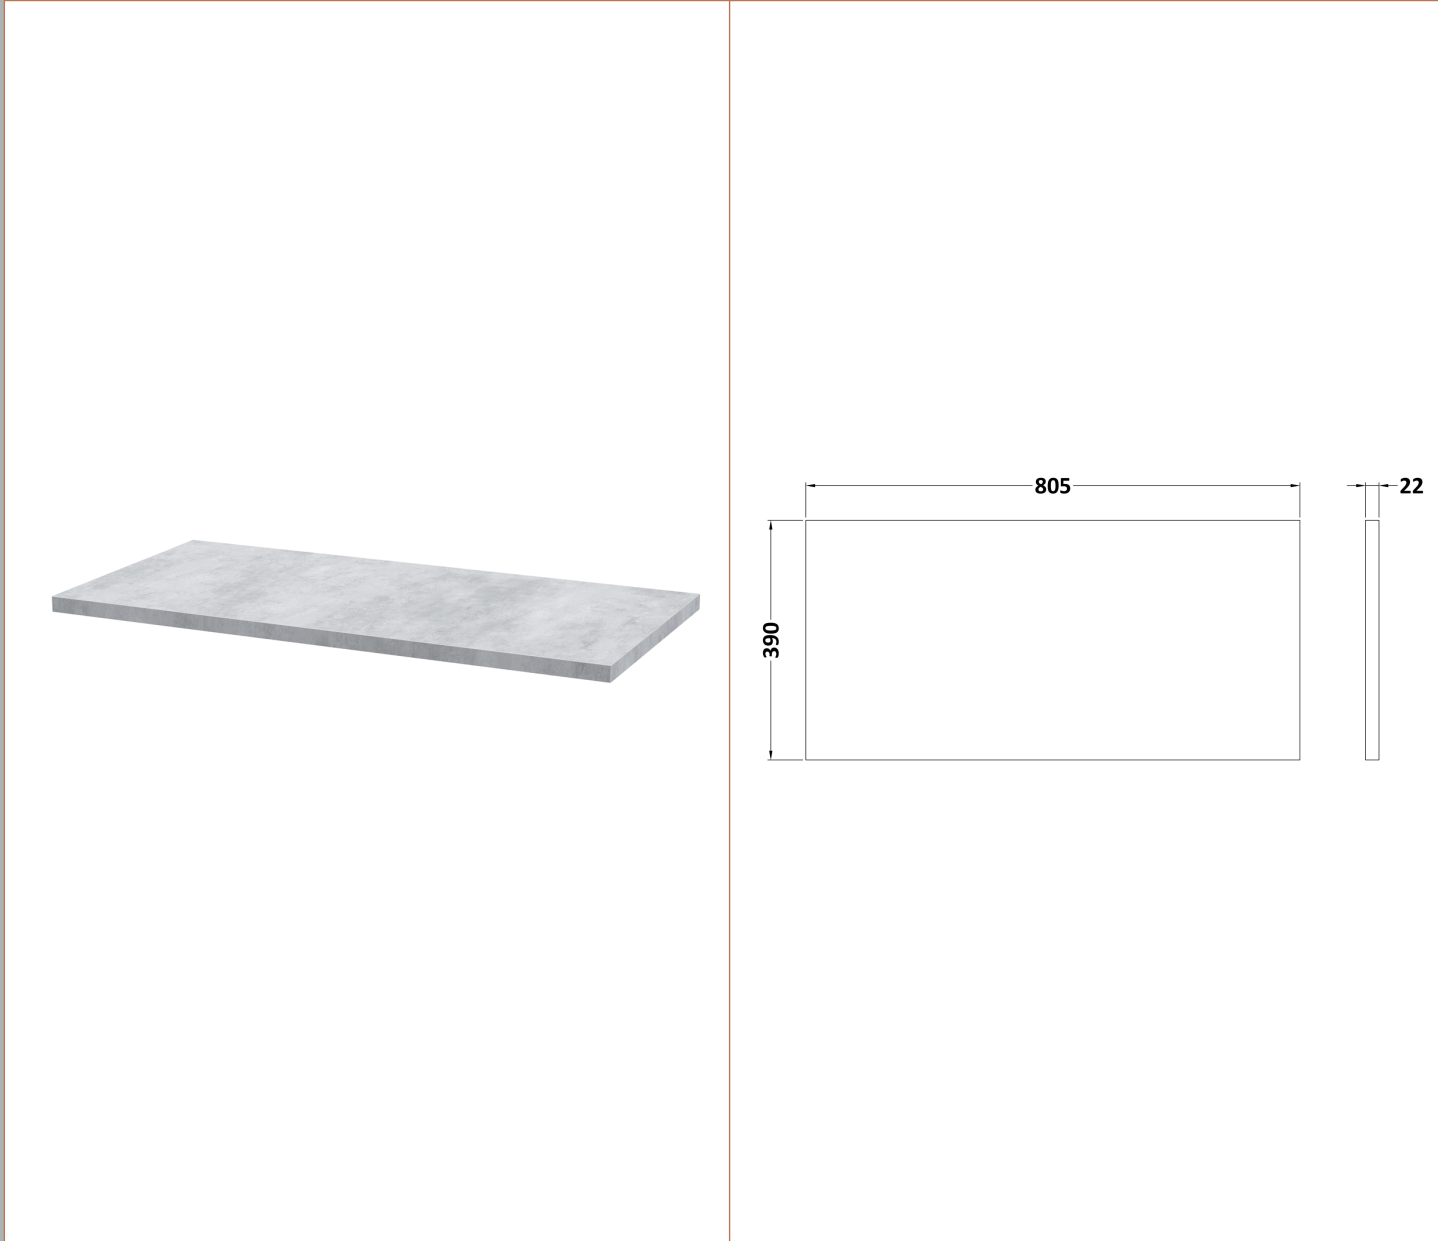

Sales Code: LBG800

Description: Laminate Worktop 805X390x22mm

Product Dimensions

Height (mm):	22
Width (mm):	805
Depth (mm):	390
Nett Weight (kg):	2.75

Packaging Dimensions

Height (mm):	25
Width (mm):	810
Depth (mm):	455
Gross Weight (kg):	2.75

Packaging Data

Box Colour:	Brown Cardboard Box
Box Qty:	1
Label Size:	100 x 50
Label Colour:	White Label
Label Qty:	1

Outer Box Dimensions (If Applicable)

Height (mm):	
Width (mm):	
Depth (mm):	
Gross Weight (kg):	
Barcode:	5056211874133

Product Details

Country of Origin:	United Kingdom
Fitting Instruction:	No
CE & UKCA:	N/A
FSC Certified Materials:	Yes
Colour:	Bellato Grey
Construction Method:	Not Applicable
Construction Type:	Not Applicable
Cabinet Finish:	Not Applicable
Fascia Finish:	MFC Laminated
Cabinet Thickness (mm):	
Fascia Thickness (mm):	22
Drawer Included:	No
Drawer Type:	Not Applicable
No of Shelves:	0
Hinge Type:	Not Applicable
Hinge Included:	No
Adjustable Legs:	No, Not Required
Fixings Included:	No
Handle Style:	Not Applicable
Waste Shroud:	Not Applicable
Handle Included:	No
Handle Type:	Not Applicable