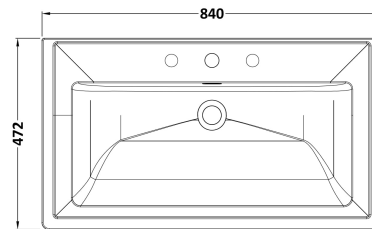

### Packaging Details

Barcode: 5056462688282

Sales Code: CLA896

Description: 800 W/H 1-Drawer Unit (431X800x453)

### Product Dimensions

Height (mm):	431
Width (mm):	800
Depth (mm):	453
Nett Weight (kg):	23

### Packaging Dimensions

Height (mm):	465
Width (mm):	825
Depth (mm):	480
Gross Weight (kg):	23.5

### Outer Box Dimensions (If Applicable)

Height (mm):	
Width (mm):	
Depth (mm):	
Gross Weight (kg):	
Barcode:	5056462643328