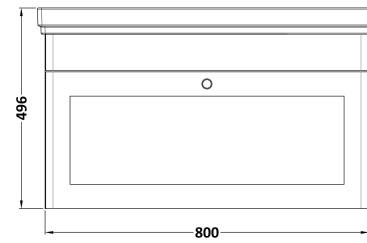

Sales Code: CLC896B

Description: 800 W/H 1-Drawer Unit & Basin 3Th

Packaging Details

Barcode: 5056462688282