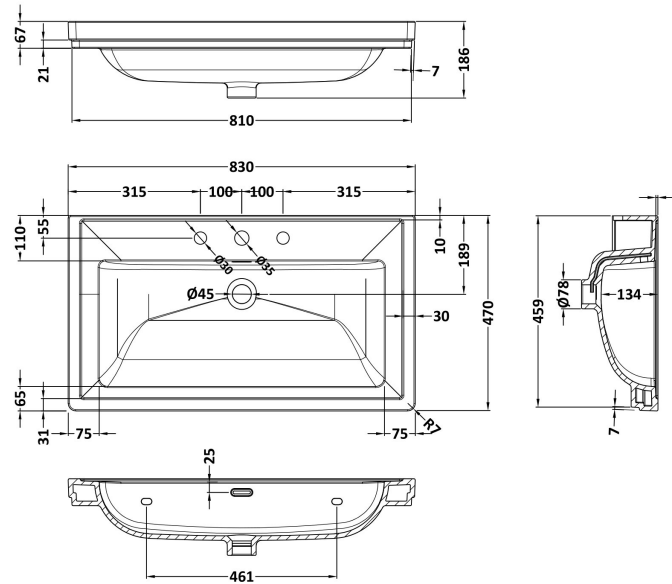

### Product Dimensions

Height (mm):	431
Width (mm):	800
Depth (mm):	453
Nett Weight (kg):	23

### Packaging Dimensions

Height (mm):	465
Width (mm):	825
Depth (mm):	480
Gross Weight (kg):	23.5

### Outer Box Dimensions (If Applicable)

Height (mm):	
Width (mm):	
Depth (mm):	
Gross Weight (kg):	
Barcode:	5056462643328

Sales Code: CBM535

Description: 800 Classic Basin (840X472x185) 3Th

**Product Dimensions**

Height (mm):	186
Width (mm):	830
Depth (mm):	470
Nett Weight (kg):	22.2

**Packaging Dimensions**

Height (mm):	490
Width (mm):	850
Depth (mm):	220
Gross Weight (kg):	22.5