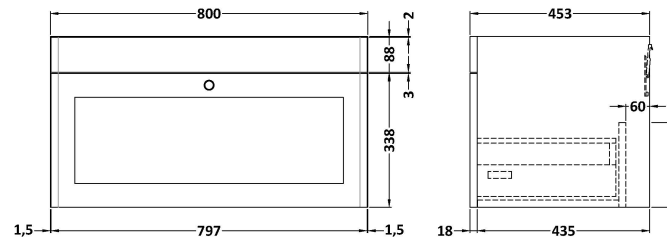

### Product Dimensions

Height (mm):	431
Width (mm):	800
Depth (mm):	453
Nett Weight (kg):	23

### Packaging Dimensions

Height (mm):	465
Width (mm):	825
Depth (mm):	480
Gross Weight (kg):	23.5

### Outer Box Dimensions (If Applicable)

Height (mm):	
Width (mm):	
Depth (mm):	
Gross Weight (kg):	
Barcode:	5056462643328

Sales Code: CBM535

Description: 800 Classic Basin (840X472x185) 3Th

**Product Dimensions**

Height (mm):	186
Width (mm):	830
Depth (mm):	470
Nett Weight (kg):	22.2

**Packaging Dimensions**

Height (mm):	490
Width (mm):	850
Depth (mm):	220
Gross Weight (kg):	22.5