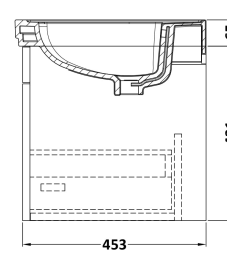

### Packaging Details

Barcode: 5056462688282

Sales Code: CLA896

Description: 800 W/H 1-Drawer Unit (431X800x453)

### Product Dimensions

Height (mm):	431
Width (mm):	800
Depth (mm):	453
Nett Weight (kg):	23

### Packaging Dimensions

Height (mm):	465
Width (mm):	825
Depth (mm):	480
Gross Weight (kg):	23.5

### Outer Box Dimensions (If Applicable)

Height (mm):	
Width (mm):	
Depth (mm):	
Gross Weight (kg):	
Barcode:	5056462643328