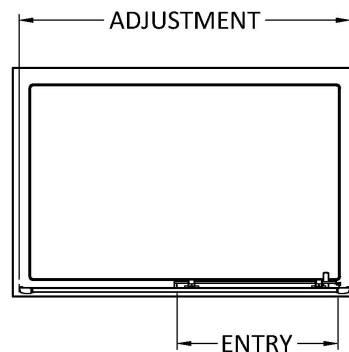

Sales Code: SQL10BB

Description: 1000X1850mm Sliding Shower Door

Product Dimensions

Height (mm):	1850
Width (mm):	990
Depth (mm):	44
Nett Weight (kg):	30.5

Packaging Dimensions

Height (mm):	1912
Width (mm):	670
Length (mm):	80
Gross Weight (kg):	31

Packaging Data

Box Colour:	Brown Cardboard Box - Printed
Box Qty:	1
Label Size:	100 x 50
Label Colour:	Not Applicable
Label Qty:	0

Outer Box Dimensions (If Applicable)

Height (mm):	
Width (mm):	
Depth (mm):	
Length (mm):	
Gross Weight (kg):	
Barcode:	5056678410257

Product Details

Country of Origin:	China
Fitting Instruction:	No
CE & UKCA:	No
Profile Material:	Aluminium
Profile Finish:	Brushed Brass
Adjustments (mm):	960 - 995mm
Entry Width (mm):	385mm
Swing In Dim (mm):	N/A
Swing Out Dim (mm):	N/A
Radius (mm):	Not Applicable
Glass Thickness (mm):	6
Easy Fit:	Yes
Easy Clean:	No
Handle Style:	Square T Shape Handle
Handle Material:	ABS
Enclosure Design:	Framed
Wheel Type:	Dual, Quick Release
Support Bar Included:	Support Bar Not Included
Extras:	None