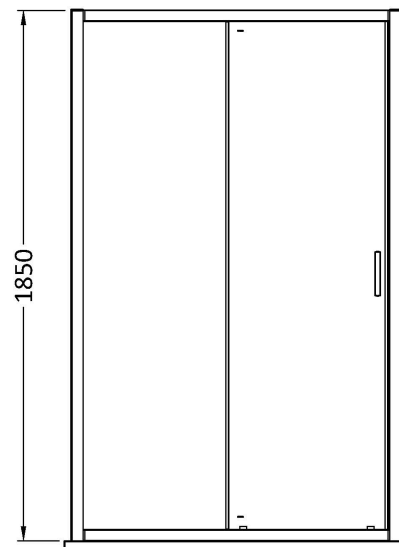

Sales Code: SQL10BB

Description: 1000X1850mm Sliding Shower Door

Product Dimensions

Height (mm):	1850
Width (mm):	990
Depth (mm):	44
Nett Weight (kg):	30.5

Packaging Dimensions

Height (mm):	1912
Width (mm):	670
Length (mm):	80
Gross Weight (kg):	31

Packaging Data

Box Colour:	Brown Cardboard Box - Printed
Box Qty:	1
Label Size:	100 x 50
Label Colour:	Not Applicable
Label Qty:	0

Outer Box Dimensions (If Applicable)

Height (mm):	
Width (mm):	
Depth (mm):	
Length (mm):	
Gross Weight (kg):	
Barcode:	5056678410257

Product Details

Country of Origin:	China
Fitting Instruction:	No
CE & UKCA:	No
Profile Material:	Aluminium
Profile Finish:	Brushed Brass
Adjustments (mm):	960 - 995mm
Entry Width (mm):	385mm
Swing In Dim (mm):	N/A
Swing Out Dim (mm):	N/A
Radius (mm):	Not Applicable
Glass Thickness (mm):	6
Easy Fit:	Yes
Easy Clean:	No
Handle Style:	Square T Shape Handle
Handle Material:	ABS
Enclosure Design:	Framed
Wheel Type:	Dual, Quick Release
Support Bar Included:	Support Bar Not Included
Extras:	None