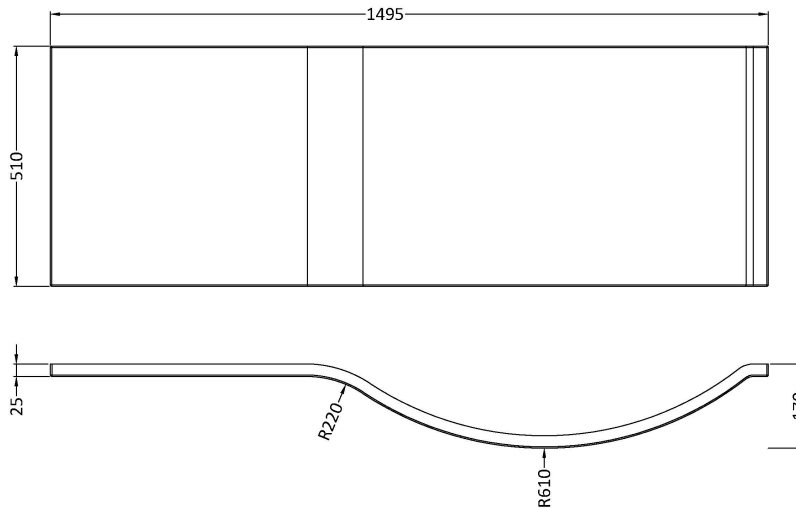

Sales Code: WBP202

Description: 1500mm P Shaped Front Panel

Product Dimensions

Length (mm):	1495
Width (mm):	510
Depth (mm):	170
Nett Weight (kg):	2

Packaging Dimensions

Length (mm):	1500
Width (mm):	520
Depth (mm):	30
Gross Weight (kg):	2

Packaging Data

Box Colour:	Polybagged With End Caps
Box Qty:	1
Label Size:	100 x 50
Label Colour:	White Label
Label Qty:	1

Outer Box Dimensions (If Applicable)

Length (mm):	
Width (mm):	
Height (mm):	
Gross Weight (kg):	
Barcode:	5055275824634

Product Details

Country of Origin:	Turkey
Fitting Instruction:	No
Certification:	FSC: CE & UKCA:
Material Colour Reference:	European White
Product Material:	Acrylic
Material Thickness:	2mm
Volume (Ltr):	N/A
Displaced Capacity:	N/A
Leg Set Included:	Not Applicable
Waste Included:	Not Applicable
Drilled/Undrilled:	Not Applicable
Includes Grips:	Not Applicable
Embossed:	Not Applicable
No of Tapholes:	None
Anti-Slip:	Not Applicable