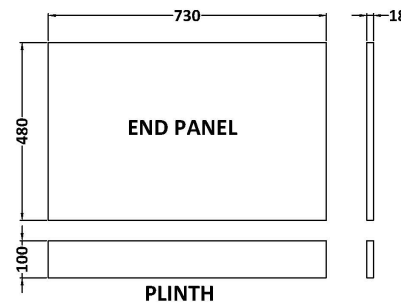

Sales Code: MOF271

Description: 750 Bath End Panel

### Product Dimensions

Height (mm):	560
Width (mm):	730
Depth (mm):	36
Nett Weight (kg):	6.4

### Packaging Dimensions

Height (mm):	30
Width (mm):	595
Depth (mm):	775
Gross Weight (kg):	6.9

### Outer Box Dimensions (If Applicable)

Height (mm):	
Width (mm):	
Depth (mm):	
Gross Weight (kg):	
Barcode:	5056211874324