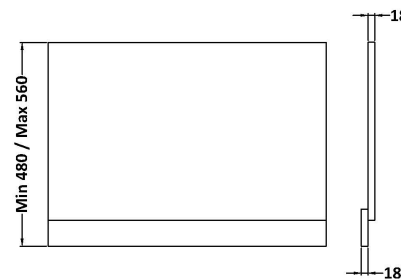

### Product Dimensions

Height (mm):	560
Width (mm):	730
Depth (mm):	36
Nett Weight (kg):	6.4

### Packaging Dimensions

Height (mm):	30
Width (mm):	595
Depth (mm):	775
Gross Weight (kg):	6.9

### Packaging Data

Box Colour:	Brown Cardboard Box - Printed
Box Qty:	1
Label Size:	100 x 50
Label Colour:	White Label
Label Qty:	2

### Outer Box Dimensions (If Applicable)

Height (mm):	
Width (mm):	
Depth (mm):	
Gross Weight (kg):	
Barcode:	5056211874324