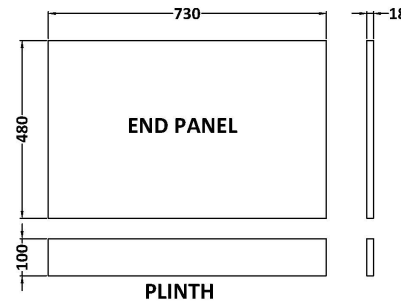

Sales Code: MOF371

Description: 750 Bath End Panel

Product Dimensions

Height (mm):	560
Width (mm):	730
Depth (mm):	36
Nett Weight (kg):	6.4

Packaging Dimensions

Height (mm):	30
Width (mm):	595
Depth (mm):	775
Gross Weight (kg):	6.9

Packaging Data

Box Colour:	Brown Cardboard Box - Printed
Box Qty:	1
Label Size:	100 x 50
Label Colour:	White Label
Label Qty:	2

Outer Box Dimensions (If Applicable)

Height (mm):	
Width (mm):	
Depth (mm):	
Gross Weight (kg):	
Barcode:	5056211874317