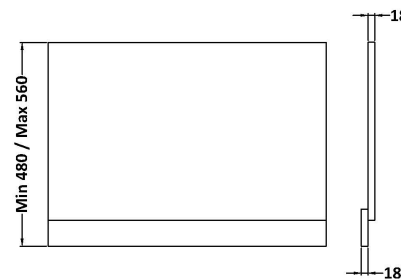

Sales Code: MOF371

Description: 750 Bath End Panel

Product Dimensions

Height (mm):	560
Width (mm):	730
Depth (mm):	36
Nett Weight (kg):	6.4

Packaging Dimensions

Height (mm):	30
Width (mm):	595
Depth (mm):	775
Gross Weight (kg):	6.9

Packaging Data

Box Colour:	Brown Cardboard Box - Printed
Box Qty:	1
Label Size:	100 x 50
Label Colour:	White Label
Label Qty:	2

Outer Box Dimensions (If Applicable)

Height (mm):	
Width (mm):	
Depth (mm):	
Gross Weight (kg):	
Barcode:	5056211874317

Product Details

Country of Origin:	China
Fitting Instruction:	No
CE & UKCA:	N/A
FSC Certified Materials:	Yes
Colour:	Satin Blue
Construction Method:	Screws Only
Construction Type:	Flat-Pack
Cabinet Finish:	Not Applicable
Fascia Finish:	Mdf Painted Matt
Cabinet Thickness (mm):	
Fascia Thickness (mm):	18
Drawer Included:	Not Applicable
Drawer Type:	Not Applicable
No of Shelves:	Not Applicable
Hinge Type:	Not Applicable
Hinge Included:	Not Applicable
Adjustable Legs:	Not Applicable
Fixings Included:	Yes
Handle Style:	Not Applicable
Waste Shroud:	Not Applicable
Handle Included:	Not Applicable
Handle Type:	Not Applicable