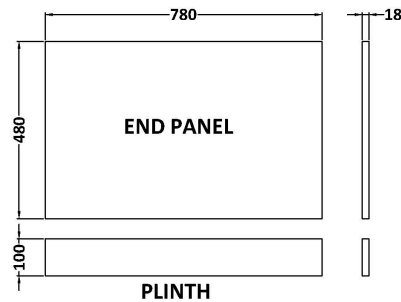

Sales Code: MOF272

Description: 800 Bath End Panel

Product Dimensions

Height (mm):	560
Width (mm):	780
Depth (mm):	36
Nett Weight (kg):	6.9

Packaging Dimensions

Height (mm):	30
Width (mm):	595
Depth (mm):	825
Gross Weight (kg):	7.4

Packaging Data

Box Colour:	Brown Cardboard Box - Printed
Box Qty:	1
Label Size:	100 x 50
Label Colour:	White Label
Label Qty:	2

Outer Box Dimensions (If Applicable)

Height (mm):	
Width (mm):	
Depth (mm):	
Gross Weight (kg):	
Barcode:	5056211874294

Product Details

Country of Origin:	China
Fitting Instruction:	No
CE & UKCA:	N/A
FSC Certified Materials:	Yes
Colour:	Satin Grey
Construction Method:	Screws Only
Construction Type:	Flat-Pack
Cabinet Finish:	Not Applicable
Fascia Finish:	Mdf Painted Matt
Cabinet Thickness (mm):	
Fascia Thickness (mm):	18
Drawer Included:	Not Applicable
Drawer Type:	Not Applicable
No of Shelves:	Not Applicable
Hinge Type:	Not Applicable
Hinge Included:	Not Applicable
Adjustable Legs:	Not Applicable
Fixings Included:	Yes
Handle Style:	Not Applicable
Waste Shroud:	Not Applicable
Handle Included:	Not Applicable
Handle Type:	Not Applicable