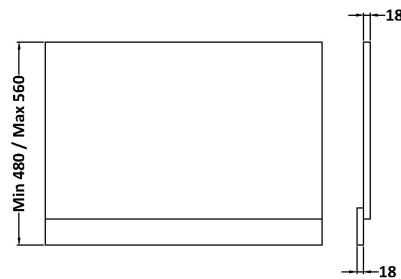

Sales Code: MOF272

Description: 800 Bath End Panel

Product Dimensions

Height (mm):	560
Width (mm):	780
Depth (mm):	36
Nett Weight (kg):	6.9

Packaging Dimensions

Height (mm):	30
Width (mm):	595
Depth (mm):	825
Gross Weight (kg):	7.4

Packaging Data

Box Colour:	Brown Cardboard Box - Printed
Box Qty:	1
Label Size:	100 x 50
Label Colour:	White Label
Label Qty:	2

Outer Box Dimensions (If Applicable)

Height (mm):	
Width (mm):	
Depth (mm):	
Gross Weight (kg):	
Barcode:	5056211874294