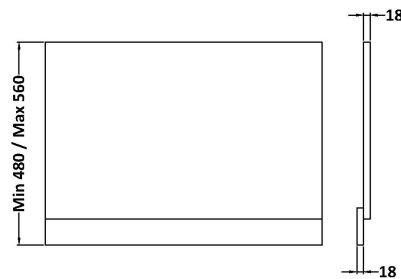

Sales Code: MOF372

Description: 800 Bath End Panel

Product Dimensions

Height (mm):	560
Width (mm):	780
Depth (mm):	36
Nett Weight (kg):	6.9

Packaging Dimensions

Height (mm):	30
Width (mm):	595
Depth (mm):	825
Gross Weight (kg):	7.4

Packaging Data

Box Colour:	Brown Cardboard Box - Printed
Box Qty:	1
Label Size:	100 x 50
Label Colour:	White Label
Label Qty:	2

Outer Box Dimensions (If Applicable)

Height (mm):	
Width (mm):	
Depth (mm):	
Gross Weight (kg):	
Barcode:	5056211874287