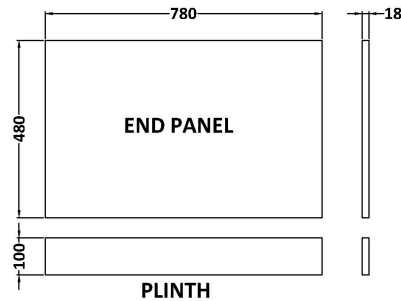

Sales Code: MOF372

Description: 800 Bath End Panel

Product Dimensions

Height (mm):	560
Width (mm):	780
Depth (mm):	36
Nett Weight (kg):	6.9

Packaging Dimensions

Height (mm):	30
Width (mm):	595
Depth (mm):	825
Gross Weight (kg):	7.4

Packaging Data

Box Colour:	Brown Cardboard Box - Printed
Box Qty:	1
Label Size:	100 x 50
Label Colour:	White Label
Label Qty:	2

Outer Box Dimensions (If Applicable)

Height (mm):	
Width (mm):	
Depth (mm):	
Gross Weight (kg):	
Barcode:	5056211874287