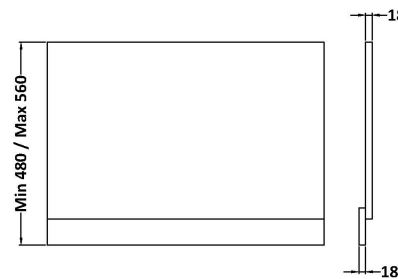

Sales Code: MPD2513

Description: 800mm Bath End Panel

### Product Dimensions

Height (mm):	560
Width (mm):	780
Depth (mm):	36
Nett Weight (kg):	5.5

### Packaging Dimensions

Height (mm):	30
Width (mm):	590
Depth (mm):	810
Gross Weight (kg):	5.58

### Outer Box Dimensions (If Applicable)

Height (mm):	
Width (mm):	
Depth (mm):	
Gross Weight (kg):	
Barcode:	5056462660141