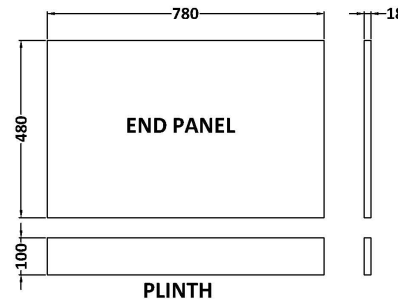

Sales Code: MPD2513

Description: 800mm Bath End Panel

### Product Dimensions

Height (mm):	560
Width (mm):	780
Depth (mm):	36
Nett Weight (kg):	5.5

### Packaging Dimensions

Height (mm):	30
Width (mm):	590
Depth (mm):	810
Gross Weight (kg):	5.58

### Outer Box Dimensions (If Applicable)

Height (mm):	
Width (mm):	
Depth (mm):	
Gross Weight (kg):	
Barcode:	5056462660141