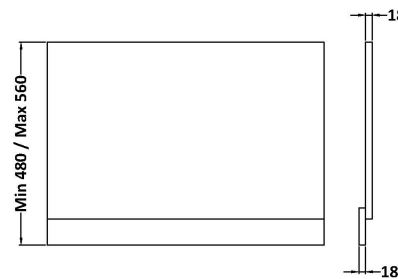

### Product Dimensions

Height (mm):	560
Width (mm):	780
Depth (mm):	36
Nett Weight (kg):	5.08

### Packaging Dimensions

Height (mm):	30
Width (mm):	590
Depth (mm):	810
Gross Weight (kg):	5.58

### Packaging Data

Box Colour:	Brown Cardboard Box
Box Qty:	1
Label Size:	100 x 50
Label Colour:	White Label
Label Qty:	1

### Outer Box Dimensions (If Applicable)

Height (mm):	
Width (mm):	
Depth (mm):	
Gross Weight (kg):	
Barcode:	5056462660523