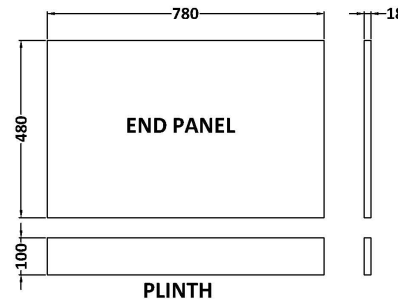

Sales Code: MPD613N

Description: 800mm Bath End Panel

### Product Dimensions

Height (mm):	560
Width (mm):	780
Depth (mm):	36
Nett Weight (kg):	5.08

### Packaging Dimensions

Height (mm):	30
Width (mm):	590
Depth (mm):	810
Gross Weight (kg):	5.58

### Outer Box Dimensions (If Applicable)

Height (mm):	
Width (mm):	
Depth (mm):	
Gross Weight (kg):	
Barcode:	5056462660523