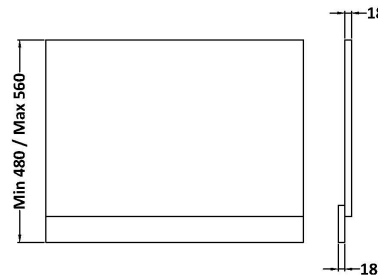

Sales Code: MOF170

Description: 700 Bath End Panel

Product Dimensions

Height (mm):	560
Width (mm):	680
Depth (mm):	36
Nett Weight (kg):	5.9

Packaging Dimensions

Height (mm):	30
Width (mm):	595
Depth (mm):	725
Gross Weight (kg):	6.4

Packaging Data

Box Colour:	Brown Cardboard Box - Printed
Box Qty:	1
Label Size:	100 x 50
Label Colour:	White Label
Label Qty:	2

Outer Box Dimensions (If Applicable)

Height (mm):	
Width (mm):	
Depth (mm):	
Gross Weight (kg):	
Barcode:	5056211874362

Product Details

Country of Origin:	China
Fitting Instruction:	No
CE & UKCA:	N/A
FSC Certified Materials:	Yes
Colour:	Satin White
Construction Method:	Screws Only
Construction Type:	Flat-Pack
Cabinet Finish:	Not Applicable
Fascia Finish:	Mdf Painted Matt
Cabinet Thickness (mm):	
Fascia Thickness (mm):	18
Drawer Included:	Not Applicable
Drawer Type:	Not Applicable
No of Shelves:	Not Applicable
Hinge Type:	Not Applicable
Hinge Included:	Not Applicable
Adjustable Legs:	Not Applicable
Fixings Included:	Yes
Handle Style:	Not Applicable
Waste Shroud:	Not Applicable
Handle Included:	Not Applicable
Handle Type:	Not Applicable