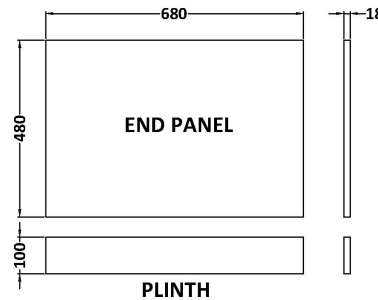

Sales Code: MOF170

Description: 700 Bath End Panel

Product Dimensions

Height (mm):	560
Width (mm):	680
Depth (mm):	36
Nett Weight (kg):	5.9

Packaging Dimensions

Height (mm):	30
Width (mm):	595
Depth (mm):	725
Gross Weight (kg):	6.4

Packaging Data

Box Colour:	Brown Cardboard Box - Printed
Box Qty:	1
Label Size:	100 x 50
Label Colour:	White Label
Label Qty:	2

Outer Box Dimensions (If Applicable)

Height (mm):	
Width (mm):	
Depth (mm):	
Gross Weight (kg):	
Barcode:	5056211874362

Product Details

Country of Origin:	China
Fitting Instruction:	No
CE & UKCA:	N/A
FSC Certified Materials:	Yes
Colour:	Satin White
Construction Method:	Screws Only
Construction Type:	Flat-Pack
Cabinet Finish:	Not Applicable
Fascia Finish:	Mdf Painted Matt
Cabinet Thickness (mm):	
Fascia Thickness (mm):	18
Drawer Included:	Not Applicable
Drawer Type:	Not Applicable
No of Shelves:	Not Applicable
Hinge Type:	Not Applicable
Hinge Included:	Not Applicable
Adjustable Legs:	Not Applicable
Fixings Included:	Yes
Handle Style:	Not Applicable
Waste Shroud:	Not Applicable
Handle Included:	Not Applicable
Handle Type:	Not Applicable