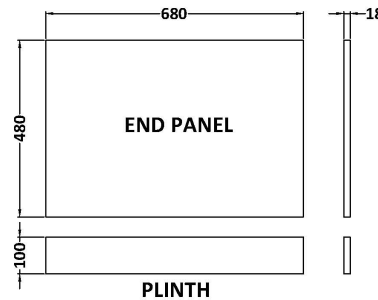

Sales Code: MOF270

Description: 700 Bath End Panel

Product Dimensions

Height (mm):	560
Width (mm):	680
Depth (mm):	36
Nett Weight (kg):	5.9

Packaging Dimensions

Height (mm):	30
Width (mm):	595
Depth (mm):	725
Gross Weight (kg):	6.4

Packaging Data

Box Colour:	Brown Cardboard Box - Printed
Box Qty:	1
Label Size:	100 x 50
Label Colour:	White Label
Label Qty:	2

Outer Box Dimensions (If Applicable)

Height (mm):	
Width (mm):	
Depth (mm):	
Gross Weight (kg):	
Barcode:	5056211874355

Product Details

Country of Origin:	China
Fitting Instruction:	No
CE & UKCA:	N/A
FSC Certified Materials:	Yes
Colour:	Satin Grey
Construction Method:	Screws Only
Construction Type:	Flat-Pack
Cabinet Finish:	Not Applicable
Fascia Finish:	Mdf Painted Matt
Cabinet Thickness (mm):	
Fascia Thickness (mm):	18
Drawer Included:	Not Applicable
Drawer Type:	Not Applicable
No of Shelves:	Not Applicable
Hinge Type:	Not Applicable
Hinge Included:	Not Applicable
Adjustable Legs:	Not Applicable
Fixings Included:	Yes
Handle Style:	Not Applicable
Waste Shroud:	Not Applicable
Handle Included:	Not Applicable
Handle Type:	Not Applicable