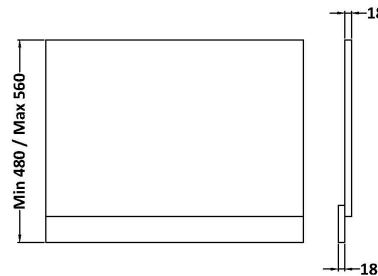

Sales Code: MOF270

Description: 700 Bath End Panel

Product Dimensions

Height (mm):	560
Width (mm):	680
Depth (mm):	36
Nett Weight (kg):	5.9

Packaging Dimensions

Height (mm):	30
Width (mm):	595
Depth (mm):	725
Gross Weight (kg):	6.4

Packaging Data

Box Colour:	Brown Cardboard Box - Printed
Box Qty:	1
Label Size:	100 x 50
Label Colour:	White Label
Label Qty:	2

Outer Box Dimensions (If Applicable)

Height (mm):	
Width (mm):	
Depth (mm):	
Gross Weight (kg):	
Barcode:	5056211874355