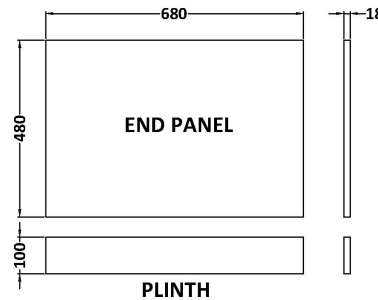

Sales Code: MOF370

Description: 700 Bath End Panel

Product Dimensions

Height (mm):	560
Width (mm):	680
Depth (mm):	36
Nett Weight (kg):	5.9

Packaging Dimensions

Height (mm):	30
Width (mm):	595
Depth (mm):	725
Gross Weight (kg):	6.4

Packaging Data

Box Colour:	Brown Cardboard Box - Printed
Box Qty:	1
Label Size:	100 x 50
Label Colour:	White Label
Label Qty:	2

Outer Box Dimensions (If Applicable)

Height (mm):	
Width (mm):	
Depth (mm):	
Gross Weight (kg):	
Barcode:	5056211874348