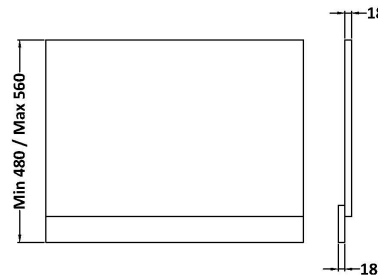

Sales Code: MOF370

Description: 700 Bath End Panel

Product Dimensions

Height (mm):	560
Width (mm):	680
Depth (mm):	36
Nett Weight (kg):	5.9

Packaging Dimensions

Height (mm):	30
Width (mm):	595
Depth (mm):	725
Gross Weight (kg):	6.4

Packaging Data

Box Colour:	Brown Cardboard Box - Printed
Box Qty:	1
Label Size:	100 x 50
Label Colour:	White Label
Label Qty:	2

Outer Box Dimensions (If Applicable)

Height (mm):	
Width (mm):	
Depth (mm):	
Gross Weight (kg):	
Barcode:	5056211874348