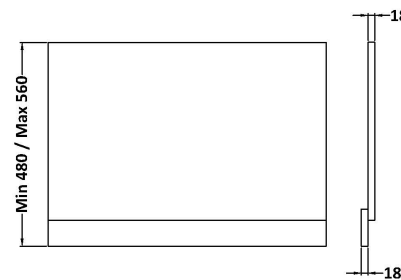

### Product Dimensions

Height (mm):	560
Width (mm):	730
Depth (mm):	36
Nett Weight (kg):	6.4

### Packaging Dimensions

Height (mm):	30
Width (mm):	595
Depth (mm):	775
Gross Weight (kg):	6.9

### Packaging Data

Box Colour:	Brown Cardboard Box - Printed
Box Qty:	1
Label Size:	100 x 50
Label Colour:	White Label
Label Qty:	2

### Outer Box Dimensions (If Applicable)

Height (mm):	
Width (mm):	
Depth (mm):	
Gross Weight (kg):	
Barcode:	5056211874331