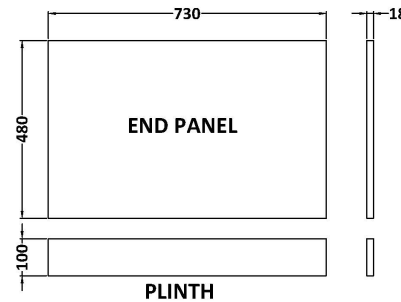

### Product Dimensions

Height (mm):	560
Width (mm):	730
Depth (mm):	36
Nett Weight (kg):	6.4

### Packaging Dimensions

Height (mm):	30
Width (mm):	595
Depth (mm):	775
Gross Weight (kg):	6.9

### Outer Box Dimensions (If Applicable)

Height (mm):	
Width (mm):	
Depth (mm):	
Gross Weight (kg):	
Barcode:	5056211874331