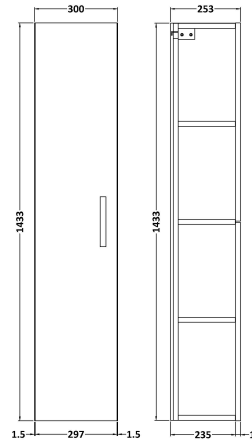

**Sales Code:** MOE2261

**Description:** Tall Wall Hung Unit Single Door

**Product Dimensions**

Height (mm):	1433
Width (mm):	300
Depth (mm):	253
Nett Weight (kg):	20.5

**Packaging Dimensions**

Height (mm):	275
Width (mm):	320
Depth (mm):	1455
Gross Weight (kg):	21

**Packaging Data**

Box Colour:	Brown Cardboard Box - Printed
Box Qty:	0
Label Size:	0 x 0
Label Colour:	White Label
Label Qty:	2

**Outer Box Dimensions (If Applicable)**

Height (mm):	
Width (mm):	
Depth (mm):	
Gross Weight (kg):	
Barcode:	5056678406083

**Product Details**

Country of Origin:	China
Fitting Instruction:	No
CE & UKCA:	N/A
FSC Certified Materials:	Yes
Colour:	Satin Grey
Construction Method:	Cam & Wood Dowel
Construction Type:	Rigid
Cabinet Finish:	MFC Painted Matt
Fascia Finish:	Mdf Painted Matt
Cabinet Thickness (mm):	16
Fascia Thickness (mm):	18
Drawer Included:	No
Drawer Type:	Not Applicable
No of Shelves:	3
Hinge Type:	95 Degree Soft Close
Hinge Included:	Yes, Supplied
Adjustable Legs:	No, Not Required
Fixings Included:	Yes
Handle Style:	Contemporary
Waste Shroud:	Not Applicable
Handle Included:	Yes, Supplied
Handle Type:	D-Shape