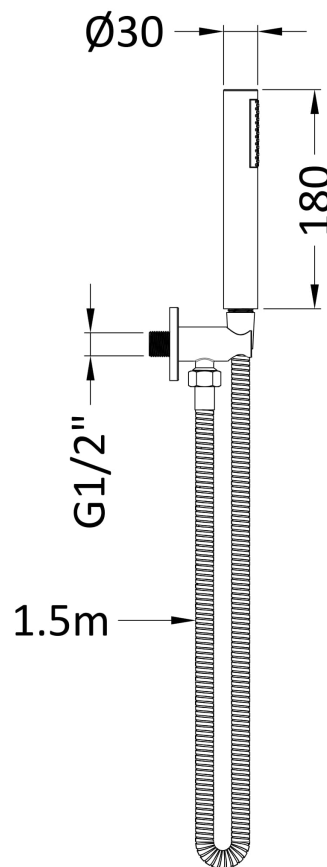

### Product Dimensions

Length (mm):	
Width (mm):	30
Height (mm):	1230
Depth (mm):	
Nett Weight (kg):	0.62

### Packaging Dimensions

Length (mm):	275
Width (mm):	200
Height (mm):	140
Gross Weight (kg):	0.62

### Packaging Data

Box Colour:	White Cardboard Box
Box Qty:	1
Label Size:	100 x 50
Label Colour:	White Label
Label Qty:	2

### Outer Box Dimensions (If Applicable)

Length (mm):	
Width (mm):	
Height (mm):	
Depth (mm):	
Gross Weight (kg):	
Barcode:	5055369016969