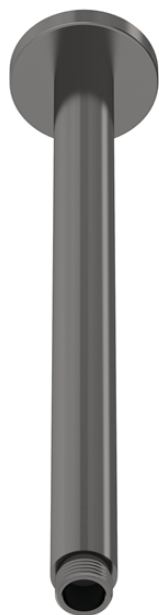

Sales Code: ARM716

Description: Round Ceiling Arm 300mm

Product Dimensions

Length (mm):	
Width (mm):	63
Height (mm):	300
Depth (mm):	63
Nett Weight (kg):	0.57

Packaging Dimensions

Length (mm):	410
Width (mm):	115
Height (mm):	70
Gross Weight (kg):	0.57

Packaging Data

Box Colour:	White Cardboard Box
Box Qty:	1
Label Size:	100 x 50
Label Colour:	White Label
Label Qty:	2

Outer Box Dimensions (If Applicable)

Length (mm):	
Width (mm):	490
Height (mm):	430
Depth (mm):	380
Gross Weight (kg):	11
Barcode:	5056462625652

Product Details

Country of Origin:	China
Fitting Instruction:	No
Product Material:	Brass
Mount Type:	Surface, Ceiling
Outlet Elbow Supplied:	No
Easy Clean:	Not Applicable
Head Included:	No
Handset Included:	Not Applicable
Body Jets Included:	No
No of Body Jets:	Not Applicable
Operating Pressure (bar):	
Valve/Cartridge Type:	Not Applicable
Flow Rates (L/min):	0.1 bar: N/A 0.5 bar: N/A 1 bar: N/A 2 bar: N/A 3 bar: N/A
TMV2 Approved:	No Approval No: N/A
TMV3 Approved:	No Approval No: N/A
WRAS Approved:	No Approval No: N/A
Head Function:	Not Applicable
Handset Function:	Not Applicable
Body Jet Info:	Not Applicable
Pipe Size:	Not Applicable
Pipe Centres:	N/A
Colour/Finish:	Brushed Gun Metal
Hose Included:	Not Applicable
No. of Outlets:	1