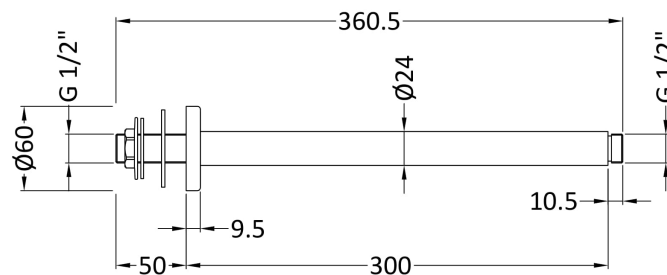

Sales Code: ARM716

Description: Round Ceiling Arm 300mm

Product Dimensions

Length (mm):	
Width (mm):	63
Height (mm):	300
Depth (mm):	63
Nett Weight (kg):	0.57

Packaging Dimensions

Length (mm):	410
Width (mm):	115
Height (mm):	70
Gross Weight (kg):	0.57

Packaging Data

Box Colour:	White Cardboard Box
Box Qty:	1
Label Size:	100 x 50
Label Colour:	White Label
Label Qty:	2

Outer Box Dimensions (If Applicable)

Length (mm):	
Width (mm):	490
Height (mm):	430
Depth (mm):	380
Gross Weight (kg):	11
Barcode:	5056462625652

Product Details

Country of Origin:	China
Fitting Instruction:	No
Product Material:	Brass
Mount Type:	Surface, Ceiling
Outlet Elbow Supplied:	No
Easy Clean:	Not Applicable
Head Included:	No
Handset Included:	Not Applicable
Body Jets Included:	No
No of Body Jets:	Not Applicable
Operating Pressure (bar):	
Valve/Cartridge Type:	Not Applicable
Flow Rates (L/min):	0.1 bar: N/A 0.5 bar: N/A 1 bar: N/A 2 bar: N/A 3 bar: N/A
TMV2 Approved:	No Approval No: N/A
TMV3 Approved:	No Approval No: N/A
WRAS Approved:	No Approval No: N/A
Head Function:	Not Applicable
Handset Function:	Not Applicable
Body Jet Info:	Not Applicable
Pipe Size:	Not Applicable
Pipe Centres:	N/A
Colour/Finish:	Brushed Gun Metal
Hose Included:	Not Applicable
No. of Outlets:	1