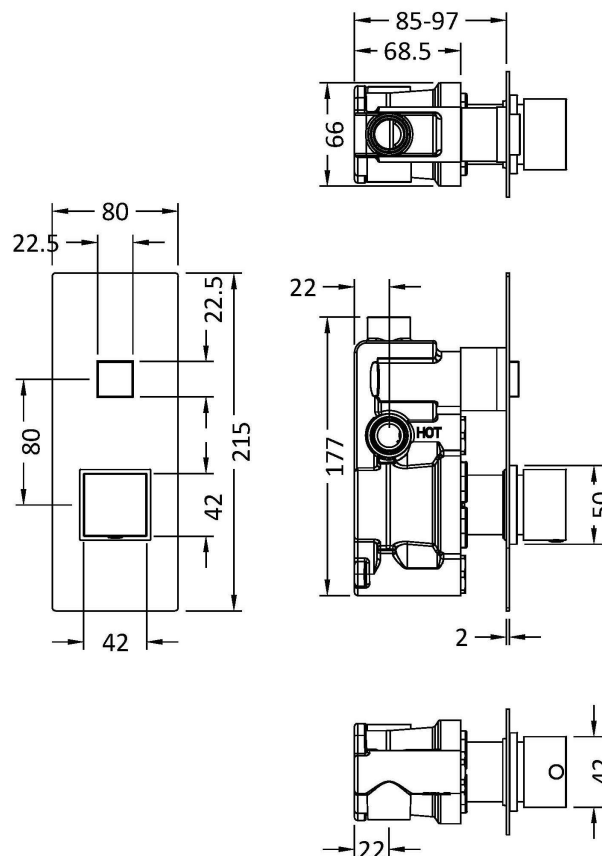

Sales Code: CPB7310

Description: Square Push Button Valve 1 Outlet

Product Dimensions

Length (mm):	
Width (mm):	80
Height (mm):	215
Depth (mm):	135
Nett Weight (kg):	2.2

Packaging Dimensions

Length (mm):	275
Width (mm):	292
Height (mm):	124
Gross Weight (kg):	2.3

Packaging Data

Box Colour:	White Cardboard Box
Box Qty:	1
Label Size:	100 x 50
Label Colour:	White Label
Label Qty:	1

Outer Box Dimensions (If Applicable)

Length (mm):	
Width (mm):	242
Height (mm):	124
Depth (mm):	275
Gross Weight (kg):	
Barcode:	5056211880813

Product Details

Country of Origin:	United Kingdom
Fitting Instruction:	No
Product Material:	Brass/ABS
Mount Type:	Recessed
Outlet Elbow Supplied:	No
Easy Clean:	Not Applicable
Head Included:	No
Handset Included:	No
Body Jets Included:	No
No of Body Jets:	Not Applicable
Operating Pressure (bar):	1
Valve/Cartridge Type:	Push Button
Flow Rates (L/min):	0.1 bar: N/A 0.5 bar: N/A 1 bar: 11.1 2 bar: 16.1 3 bar: 19.7
TMV2 Approved:	No Approval No: N/A
TMV3 Approved:	No Approval No: N/A
WRAS Approved:	No Approval No: N/A
Head Function:	Not Applicable
Handset Function:	Not Applicable
Body Jet Info:	Not Applicable
Pipe Size:	15 mm (1/2" Bsp)
Pipe Centres:	N/A
Colour/Finish:	Chrome
Hose Included:	Not Applicable
No. of Outlets:	1