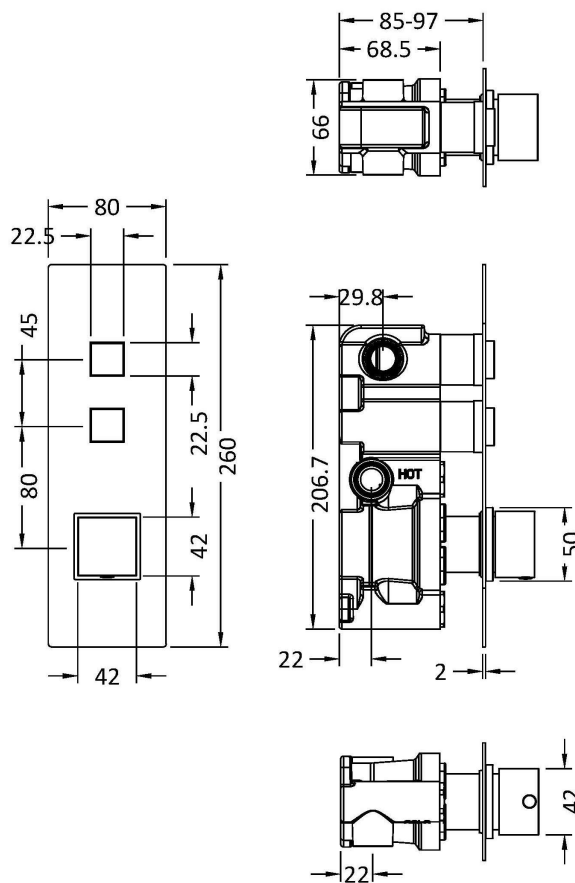

Sales Code: CPB7311

Description: Square Push Button Valve 2 Outlet

Product Dimensions

Length (mm):	
Width (mm):	80
Height (mm):	260
Depth (mm):	135
Nett Weight (kg):	2.3

Packaging Dimensions

Length (mm):	318
Width (mm):	242
Height (mm):	124
Gross Weight (kg):	2.4

Packaging Data

Box Colour:	White Cardboard Box
Box Qty:	1
Label Size:	100 x 50
Label Colour:	White Label
Label Qty:	1

Outer Box Dimensions (If Applicable)

Length (mm):	
Width (mm):	242
Height (mm):	124
Depth (mm):	318
Gross Weight (kg):	
Barcode:	5056211880820

Product Details

Country of Origin:	United Kingdom
Fitting Instruction:	No
Product Material:	Brass/ABS
Mount Type:	Recessed
Outlet Elbow Supplied:	No
Easy Clean:	Not Applicable
Head Included:	No
Handset Included:	No
Body Jets Included:	No
No of Body Jets:	Not Applicable
Operating Pressure (bar):	2
Valve/Cartridge Type:	Push Button
Flow Rates (L/min):	0.1 bar: N/A 0.5 bar: N/A 1 bar: N/A 2 bar: 19.7 3 bar: 24.9
TMV2 Approved:	No Approval No: N/A
TMV3 Approved:	No Approval No: N/A
WRAS Approved:	No Approval No: N/A
Head Function:	Not Applicable
Handset Function:	Not Applicable
Body Jet Info:	Not Applicable
Pipe Size:	15 mm (1/2" Bsp)
Pipe Centres:	N/A
Colour/Finish:	Chrome
Hose Included:	Not Applicable
No. of Outlets:	2