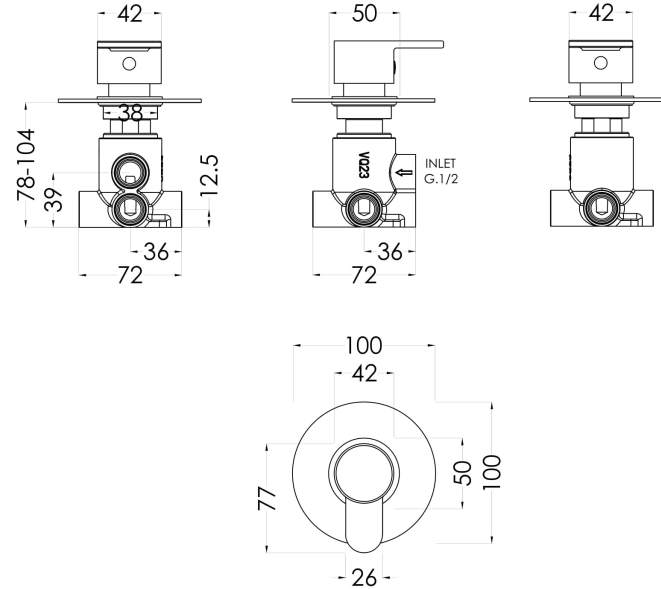

Sales Code: ARVWD14

Description: Arvan Concealed Diverter 2/3/4 Way

Product Dimensions

Length (mm):	
Width (mm):	100
Height (mm):	100
Depth (mm):	135
Nett Weight (kg):	1.05

Packaging Dimensions

Length (mm):	189
Width (mm):	175
Height (mm):	124
Gross Weight (kg):	1.05

Packaging Data

Box Colour:	White Cardboard Box
Box Qty:	1
Label Size:	100 x 50
Label Colour:	White Label
Label Qty:	1

Outer Box Dimensions (If Applicable)

Length (mm):	
Width (mm):	370
Height (mm):	720
Depth (mm):	220
Gross Weight (kg):	
Barcode:	5056211898733

Product Details

Country of Origin:	United Kingdom
Fitting Instruction:	No
Product Material:	Brass
Mount Type:	Wall, Recessed
Outlet Elbow Supplied:	No
Easy Clean:	Not Applicable
Head Included:	No
Handset Included:	No
Body Jets Included:	No
No of Body Jets:	Not Applicable
Operating Pressure (bar):	0.2
Valve/Cartridge Type:	1/4 Turn Ceramic Disc
Flow Rates (L/min):	0.1 bar: 5.2 0.5 bar: 13.3 1 bar: 19.1 2 bar: 27 3 bar: 33.2
TMV2 Approved:	No Approval No: N/A
TMV3 Approved:	No Approval No: N/A
WRAS Approved:	No Approval No: N/A
Head Function:	Not Applicable
Handset Function:	Not Applicable
Body Jet Info:	Not Applicable
Pipe Size:	15 mm (1/2" Bsp)
Pipe Centres:	N/A
Colour/Finish:	Chrome
Hose Included:	Not Applicable
No. of Outlets:	4