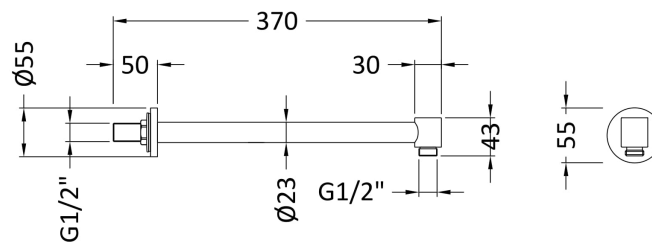

Sales Code: ARM03

Description: Contemporary W/H Shower Arm

Product Dimensions

Length (mm):	
Width (mm):	55
Height (mm):	55
Depth (mm):	328
Nett Weight (kg):	0.79

Packaging Dimensions

Length (mm):	410
Width (mm):	120
Height (mm):	70
Gross Weight (kg):	0.79

Packaging Data

Box Colour:	White Cardboard Box
Box Qty:	1
Label Size:	100 x 50
Label Colour:	White Label
Label Qty:	2

Outer Box Dimensions (If Applicable)

Length (mm):	
Width (mm):	490
Height (mm):	430
Depth (mm):	380
Gross Weight (kg):	16
Barcode:	5055146185659

Product Details

Country of Origin:	China
Fitting Instruction:	No
Product Material:	Brass
Mount Type:	Surface, Wall
Outlet Elbow Supplied:	No
Easy Clean:	Not Applicable
Head Included:	No
Handset Included:	Not Applicable
Body Jets Included:	No
No of Body Jets:	Not Applicable
Operating Pressure (bar):	
Valve/Cartridge Type:	Not Applicable
Flow Rates (L/min):	0.1 bar: N/A 0.5 bar: N/A 1 bar: N/A 2 bar: N/A 3 bar: N/A
TMV2 Approved:	No Approval No: N/A
TMV3 Approved:	No Approval No: N/A
WRAS Approved:	No Approval No: N/A
Head Function:	Not Applicable
Handset Function:	Not Applicable
Body Jet Info:	Not Applicable
Pipe Size:	Not Applicable
Pipe Centres:	N/A
Colour/Finish:	Chrome
Hose Included:	Not Applicable
No. of Outlets:	1