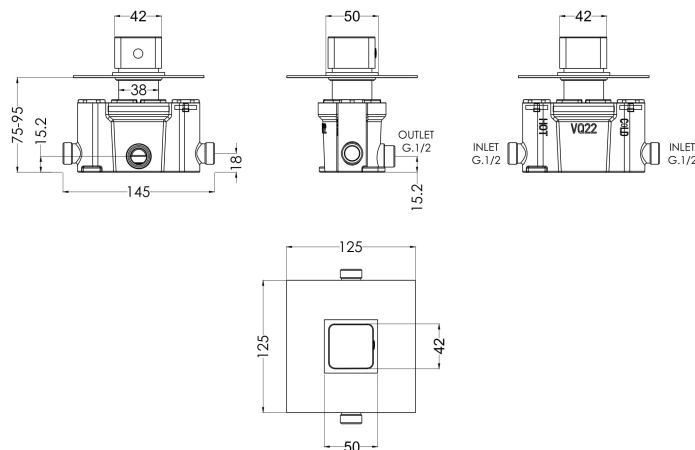

### Product Dimensions

Length (mm):	
Width (mm):	125
Height (mm):	125
Depth (mm):	135
Nett Weight (kg):	1

### Packaging Dimensions

Length (mm):	246
Width (mm):	181
Height (mm):	121
Gross Weight (kg):	1

### Outer Box Dimensions (If Applicable)

Length (mm):	
Width (mm):	380
Height (mm):	750
Depth (mm):	260
Gross Weight (kg):	
Barcode:	5056211898429

### Product Details

Country of Origin:	China
Fitting Instruction:	No
Product Material:	Brass/ABS
Mount Type:	Recessed, Wall
Outlet Elbow Supplied:	No
Easy Clean:	Not Applicable
Head Included:	No
Handset Included:	No
Body Jets Included:	No
No of Body Jets:	Not Applicable
Operating Pressure (bar):	0.1
Valve/Cartridge Type:	Not Applicable
Flow Rates (L/min):	0.1 bar: 5.8   0.5 bar: 15.1   1 bar: 21.6   2 bar: 30.7   3 bar: 37.6
TMV2 Approved:	No   Approval No: N/A
TMV3 Approved:	No   Approval No: N/A
WRAS Approved:	No   Approval No: N/A
Head Function:	Not Applicable
Handset Function:	Not Applicable
Body Jet Info:	Not Applicable
Pipe Size:	15 mm (1/2" Bsp)
Pipe Centres:	N/A
Colour/Finish:	Chrome
Hose Included:	Not Applicable
No. of Outlets:	1