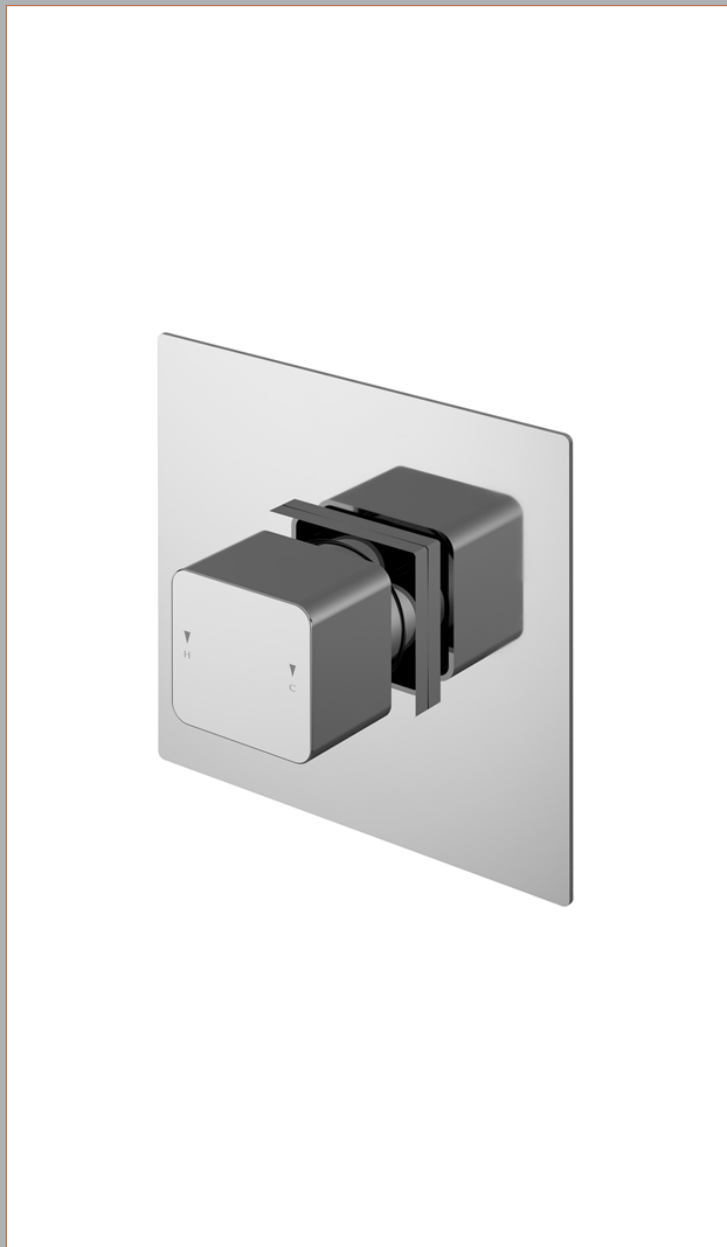

Sales Code: WINTC11

Description: Windon Thermostatic Temp Control Valve

### Product Dimensions

Length (mm):	
Width (mm):	125
Height (mm):	125
Depth (mm):	135
Nett Weight (kg):	1

### Product Details

Country of Origin:	China
Fitting Instruction:	No
Product Material:	Brass/ABS
Mount Type:	Recessed, Wall
Outlet Elbow Supplied:	No
Easy Clean:	Not Applicable
Head Included:	No
Handset Included:	No
Body Jets Included:	No
No of Body Jets:	Not Applicable
Operating Pressure (bar):	0.1
Valve/Cartridge Type:	Not Applicable
Flow Rates (L/min):	0.1 bar: 5.8   0.5 bar: 15.1   1 bar: 21.6   2 bar: 30.7   3 bar: 37.6
TMV2 Approved:	No   Approval No: N/A
TMV3 Approved:	No   Approval No: N/A
WRAS Approved:	No   Approval No: N/A
Head Function:	Not Applicable
Handset Function:	Not Applicable
Body Jet Info:	Not Applicable
Pipe Size:	15 mm (1/2" Bsp)
Pipe Centres:	N/A
Colour/Finish:	Chrome
Hose Included:	Not Applicable
No. of Outlets:	1