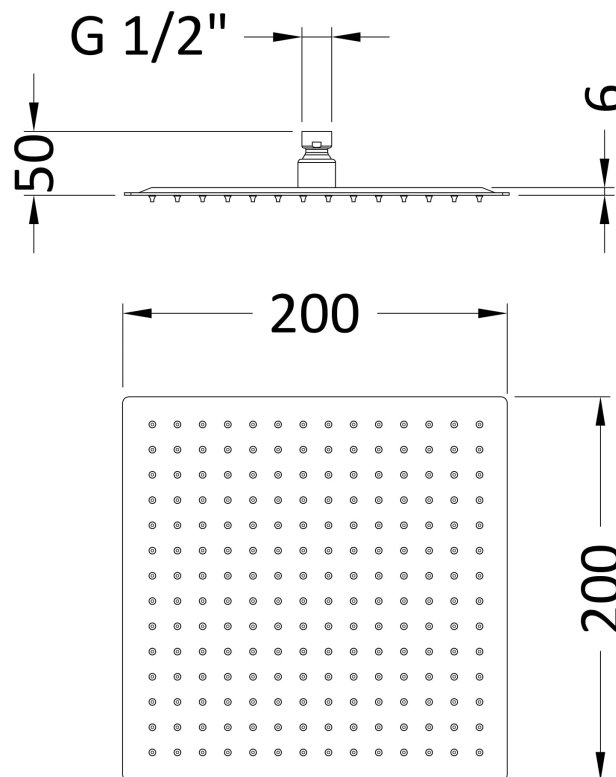

Sales Code: A3088

Description: Square Fixed Head 200X200mm

### Product Dimensions

Length (mm):	
Width (mm):	200
Height (mm):	50
Depth (mm):	200
Nett Weight (kg):	0.7

### Packaging Dimensions

Length (mm):	210
Width (mm):	100
Height (mm):	210
Gross Weight (kg):	1.07

### Outer Box Dimensions (If Applicable)

Length (mm):	
Width (mm):	435
Height (mm):	155
Depth (mm):	440
Gross Weight (kg):	11
Barcode:	5055146179948