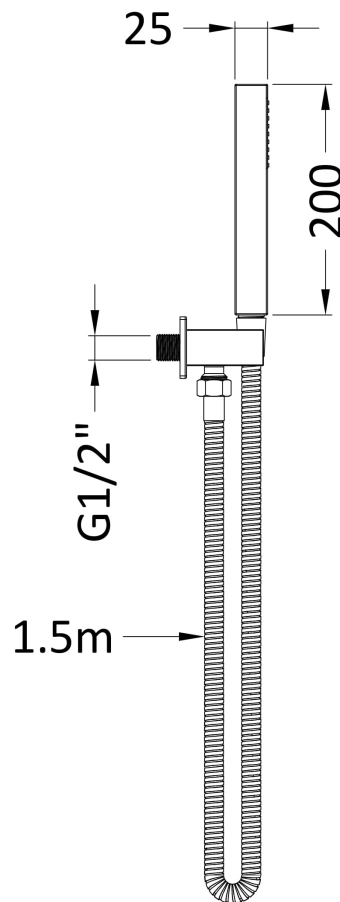

Sales Code: A3264

Description: Sq Outlet Elbow C/W Parking Bkt & Kit

Product Dimensions

Length (mm):	
Width (mm):	25
Height (mm):	1700
Depth (mm):	55
Nett Weight (kg):	0.68

Packaging Dimensions

Length (mm):	275
Width (mm):	185
Height (mm):	130
Gross Weight (kg):	0.68

Packaging Data

Box Colour:	White Cardboard Box
Box Qty:	1
Label Size:	100 x 50
Label Colour:	White Label
Label Qty:	2

Outer Box Dimensions (If Applicable)

Length (mm):	
Width (mm):	
Height (mm):	
Depth (mm):	
Gross Weight (kg):	
Barcode:	5055369016976

Product Details

Country of Origin:	United Kingdom
Fitting Instruction:	No
Product Material:	Brass/ABS
Mount Type:	Surface, Wall
Outlet Elbow Supplied:	Yes
Easy Clean:	Not Applicable
Head Included:	No
Handset Included:	Yes
Body Jets Included:	Not Applicable
No of Body Jets:	Not Applicable
Operating Pressure (bar):	
Valve/Cartridge Type:	Not Applicable
Flow Rates (L/min):	0.1 bar: N/A 0.5 bar: N/A 1 bar: N/A 2 bar: N/A 3 bar: N/A
TMV2 Approved:	No Approval No: N/A
TMV3 Approved:	No Approval No: N/A
WRAS Approved:	No Approval No: N/A
Head Function:	Not Applicable
Handset Function:	Single Setting
Body Jet Info:	Not Applicable
Pipe Size:	Not Applicable
Pipe Centres:	N/A
Colour/Finish:	Chrome
Hose Included:	Yes
No. of Outlets:	N/A