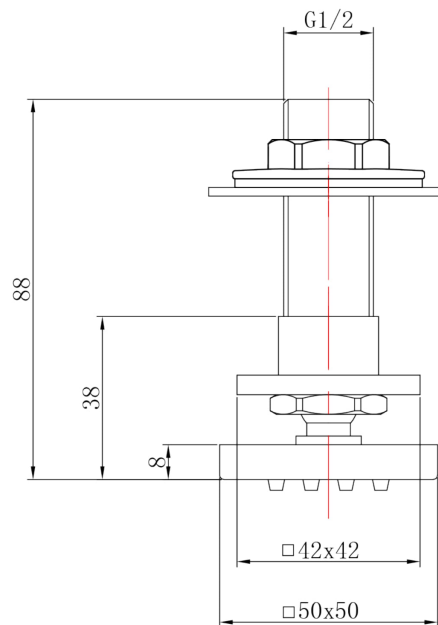

Sales Code: A354

Description: Square Body Jet

Product Dimensions

Length (mm):	
Width (mm):	50
Height (mm):	88
Depth (mm):	50
Nett Weight (kg):	0.3

Packaging Dimensions

Length (mm):	80
Width (mm):	72
Height (mm):	106
Gross Weight (kg):	0.41

Packaging Data

Box Colour:	White Cardboard Box
Box Qty:	1
Label Size:	100 x 50
Label Colour:	White Label
Label Qty:	2

Outer Box Dimensions (If Applicable)

Length (mm):	
Width (mm):	370
Height (mm):	240
Depth (mm):	420
Gross Weight (kg):	21
Barcode:	5055146151951

Product Details

Country of Origin:	China
Fitting Instruction:	No
Product Material:	Brass
Mount Type:	Surface, Wall
Outlet Elbow Supplied:	No
Easy Clean:	No
Head Included:	No
Handset Included:	Not Applicable
Body Jets Included:	Yes
No of Body Jets:	1
Operating Pressure (bar):	
Valve/Cartridge Type:	Not Applicable
Flow Rates (L/min):	0.1 bar: N/A 0.5 bar: N/A 1 bar: N/A 2 bar: N/A 3 bar: N/A
TMV2 Approved:	No Approval No: N/A
TMV3 Approved:	No Approval No: N/A
WRAS Approved:	No Approval No: N/A
Head Function:	Not Applicable
Handset Function:	Not Applicable
Body Jet Info:	Directional
Pipe Size:	Not Applicable
Pipe Centres:	N/A
Colour/Finish:	Chrome
Hose Included:	Not Applicable
No. of Outlets:	N/A