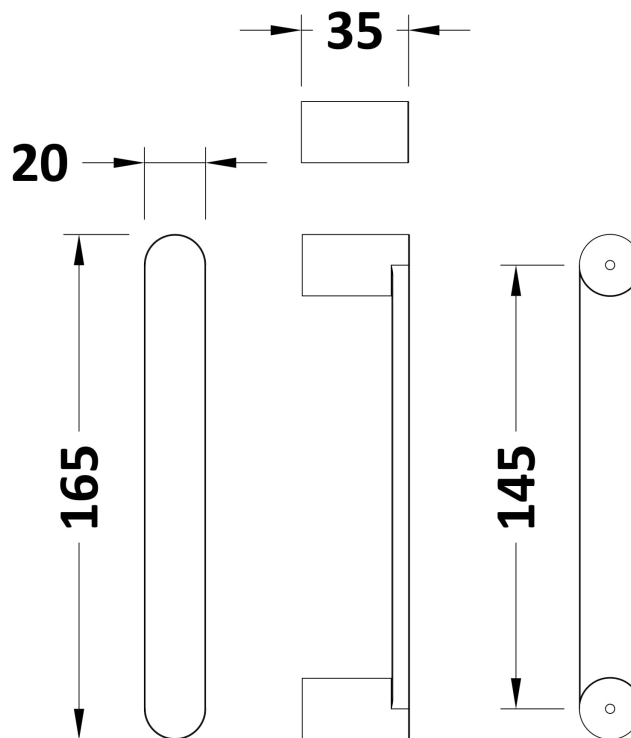

Sales Code: AQU769H3

Description: Pacific Offset Quad 900X760 New Handle

Packaging Details

Barcode: 5056462623351

Sales Code: AQU769

Description: Pacific Off/Set Quad Enclosure 900X760

Product Dimensions

Height (mm):	1850
Width (mm):	740
Depth (mm):	880
Nett Weight (kg):	41.1

Outer Box Dimensions (If Applicable)

Height (mm):	
Width (mm):	
Depth (mm):	
Length (mm):	
Gross Weight (kg):	
Barcode:	5055369080083

Product Details

Country of Origin:	China
Fitting Instruction:	No
CE & UKCA:	Yes
Profile Material:	Aluminium
Profile Finish:	Polished Chrome
Adjustments (mm):	720mm - 740mm / 860mm - 880mm
Entry Width (mm):	420mm
Swing In Dim (mm):	N/A
Swing Out Dim (mm):	N/A
Radius (mm):	538 mm
Glass Thickness (mm):	6
Easy Fit:	Yes
Easy Clean:	No
Handle Style:	Square T Shape Handle
Handle Material:	Metal
Enclosure Design:	Framed
Wheel Type:	Dual, Quick Release
Support Bar Included:	Support Bar Not Included
Extras:	None

Sales Code: HAN1203AA

Description: Single Handle Chrome

Product Dimensions

Length (mm):	
Width (mm):	20
Height (mm):	165
Depth (mm):	76
Nett Weight (kg):	0.13

Packaging Dimensions

Height (mm):	200
Width (mm):	30
Depth (mm):	74
Gross Weight (kg):	0.13

Packaging Data

Box Colour:	
Box Qty:	
Label Size:	x
Label Colour:	
Label Qty:	

Outer Box Dimensions (If Applicable)

Height (mm):	
Width (mm):	
Length (mm):	
Depth (mm):	
Gross Weight (kg):	
Barcode:	5056462617886