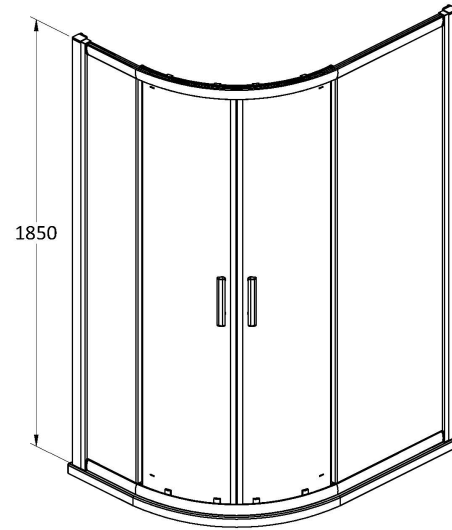

Sales Code: AQU769H3

Description: Pacific Offset Quad 900X760 New Handle

Packaging Details

Barcode: 5056462623351

Sales Code: AQU769

Description: Pacific Off/Set Quad Enclosure 900X760

Product Dimensions

Height (mm):	1850
Width (mm):	740
Depth (mm):	880
Nett Weight (kg):	41.1

Packaging Dimensions

Height (mm):	1910
Width (mm):	430
Length (mm):	150
Gross Weight (kg):	41.1

Packaging Data

Box Colour:	Brown Cardboard Box - Printed
Box Qty:	1
Label Size:	100 x 50
Label Colour:	Not Applicable
Label Qty:	0

Outer Box Dimensions (If Applicable)

Height (mm):	
Width (mm):	
Depth (mm):	
Length (mm):	
Gross Weight (kg):	
Barcode:	5055369080083

Product Details

Country of Origin:	China
Fitting Instruction:	No
CE & UKCA:	Yes
Profile Material:	Aluminium
Profile Finish:	Polished Chrome
Adjustments (mm):	720mm - 740mm / 860mm - 880mm
Entry Width (mm):	420mm
Swing In Dim (mm):	N/A
Swing Out Dim (mm):	N/A
Radius (mm):	538 mm
Glass Thickness (mm):	6
Easy Fit:	Yes
Easy Clean:	No
Handle Style:	Square T Shape Handle
Handle Material:	Metal
Enclosure Design:	Framed
Wheel Type:	Dual, Quick Release
Support Bar Included:	Support Bar Not Included
Extras:	None

Sales Code: HAN1203AA

Description: Single Handle Chrome

Product Dimensions

Length (mm):	
Width (mm):	20
Height (mm):	165
Depth (mm):	76
Nett Weight (kg):	0.13

Packaging Dimensions

Height (mm):	200
Width (mm):	30
Depth (mm):	74
Gross Weight (kg):	0.13