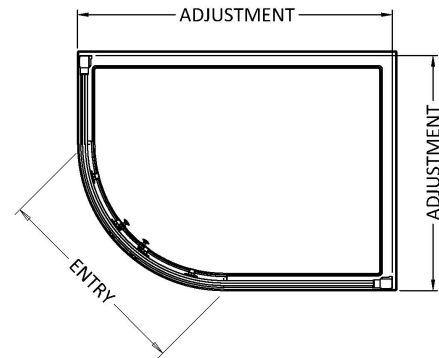

Sales Code: AQU769H3

Description: Pacific Offset Quad 900X760 New Handle

Packaging Details

Barcode: 5056462623351

Sales Code: AQU769

Description: Pacific Off/Set Quad Enclosure 900X760

Product Dimensions

Height (mm):	1850
Width (mm):	740
Depth (mm):	880
Nett Weight (kg):	41.1

Packaging Dimensions

Height (mm):	1910
Width (mm):	430
Length (mm):	150
Gross Weight (kg):	41.1

Packaging Data

Box Colour:	Brown Cardboard Box - Printed
Box Qty:	1
Label Size:	100 x 50
Label Colour:	Not Applicable
Label Qty:	0

Outer Box Dimensions (If Applicable)

Height (mm):	
Width (mm):	
Depth (mm):	
Length (mm):	
Gross Weight (kg):	
Barcode:	5055369080083

Product Details

Country of Origin:	China
Fitting Instruction:	No
CE & UKCA:	Yes
Profile Material:	Aluminium
Profile Finish:	Polished Chrome
Adjustments (mm):	720mm - 740mm / 860mm - 880mm
Entry Width (mm):	420mm
Swing In Dim (mm):	N/A
Swing Out Dim (mm):	N/A
Radius (mm):	538 mm
Glass Thickness (mm):	6
Easy Fit:	Yes
Easy Clean:	No
Handle Style:	Square T Shape Handle
Handle Material:	Metal
Enclosure Design:	Framed
Wheel Type:	Dual, Quick Release
Support Bar Included:	Support Bar Not Included
Extras:	None

Sales Code: HAN1203AA

Description: Single Handle Chrome

Product Dimensions

Length (mm):	
Width (mm):	20
Height (mm):	165
Depth (mm):	76
Nett Weight (kg):	0.13

Packaging Dimensions

Height (mm):	200
Width (mm):	30
Depth (mm):	74
Gross Weight (kg):	0.13