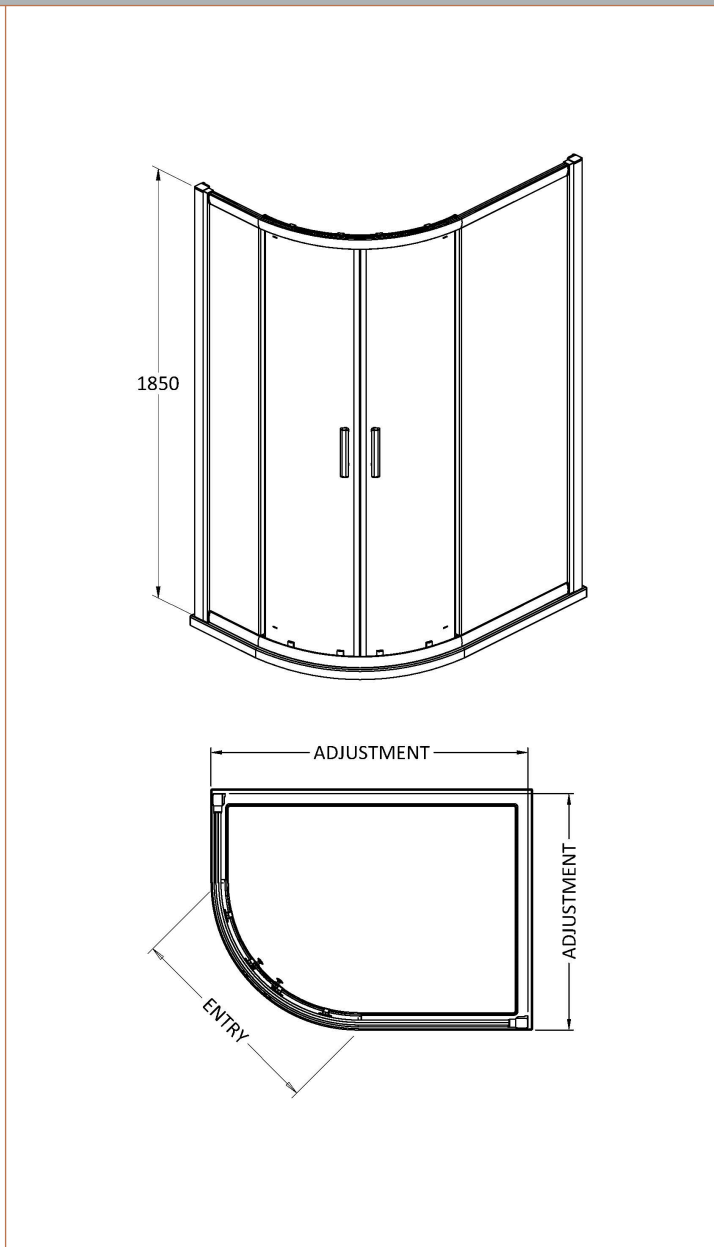

Sales Code: AQU769H3

Description: Pacific Offset Quad 900X760 New Handle

Packaging Details

Barcode: 5056462623351

Sales Code: AQU769

Description: Pacific Off/Set Quad Enclosure 900X760

Product Dimensions

Height (mm):	1850
Width (mm):	740
Depth (mm):	880
Nett Weight (kg):	41.1

Packaging Dimensions

Height (mm):	1910
Width (mm):	430
Length (mm):	150
Gross Weight (kg):	41.1

Packaging Data

Box Colour:	Brown Cardboard Box - Printed
Box Qty:	1
Label Size:	100 x 50
Label Colour:	Not Applicable
Label Qty:	0

Outer Box Dimensions (If Applicable)

Height (mm):	
Width (mm):	
Depth (mm):	
Length (mm):	
Gross Weight (kg):	
Barcode:	5055369080083

Product Details

Country of Origin:	China
Fitting Instruction:	No
CE & UKCA:	Yes
Profile Material:	Aluminium
Profile Finish:	Polished Chrome
Adjustments (mm):	720mm - 740mm / 860mm - 880mm
Entry Width (mm):	420mm
Swing In Dim (mm):	N/A
Swing Out Dim (mm):	N/A
Radius (mm):	538 mm
Glass Thickness (mm):	6
Easy Fit:	Yes
Easy Clean:	No
Handle Style:	Square T Shape Handle
Handle Material:	Metal
Enclosure Design:	Framed
Wheel Type:	Dual, Quick Release
Support Bar Included:	Support Bar Not Included
Extras:	None

Sales Code: HAN1203AA

Description: Single Handle Chrome

Product Dimensions

Length (mm):	
Width (mm):	20
Height (mm):	165
Depth (mm):	76
Nett Weight (kg):	0.13

Packaging Dimensions

Height (mm):	200
Width (mm):	30
Depth (mm):	74
Gross Weight (kg):	0.13