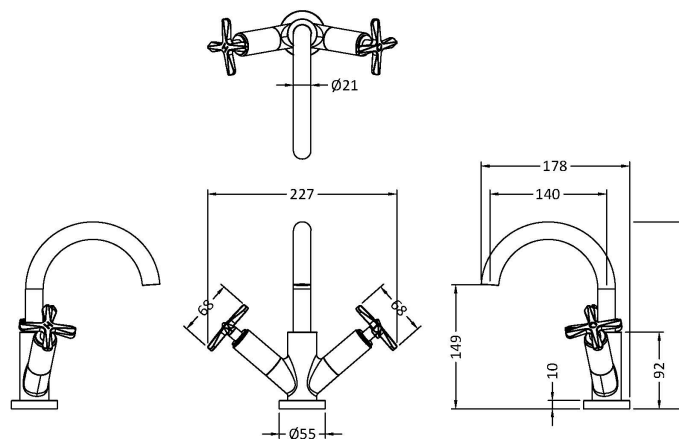

### Product Dimensions

Height (mm):	217
Width (mm):	230
Depth (mm):	175
Length (mm):	
Nett Weight (kg):	2.5

### Packaging Dimensions

Height (mm):	90
Width (mm):	175
Depth (mm):	270
Gross Weight (kg):	2.6

### Outer Box Dimensions (If Applicable)

Height (mm):	410
Width (mm):	557
Depth (mm):	295
Length (mm):	
Gross Weight (kg):	20
Barcode:	5056462699288

### Product Details

Country of Origin:	United Kingdom
Fitting Instruction:	No
Product Material:	Brass
Control Type:	Manual
Waste Included:	Waste Included
Waste Type:	Push Button
WRAS Approval: Yes	Approval No: 2206030
Valve/Cartridge Type:	1/4 Turn Ceramic Disc
Colour/Finish:	Brushed Brass
Mount Type:	Deck
Operating Pressure (bar):	0.1