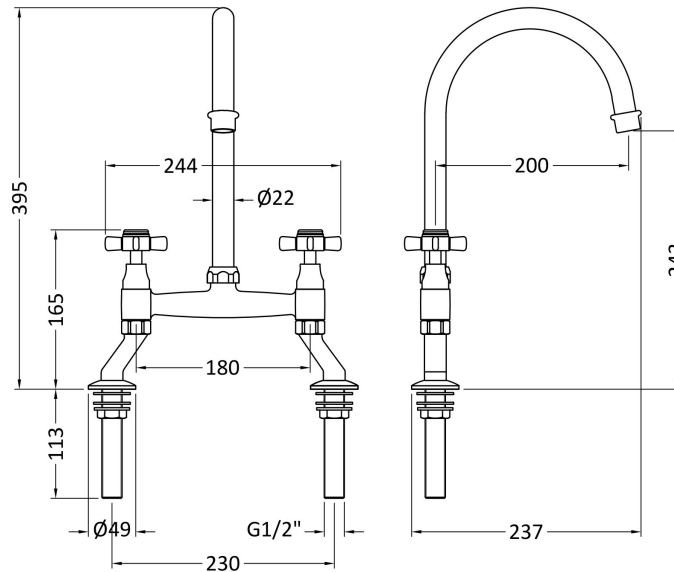

Sales Code: KB606

Description: Bridge Sink Mixer Crosshead

**Product Dimensions**

Height (mm):	510
Width (mm):	235
Depth (mm):	200
Length (mm):	
Nett Weight (kg):	1.58

**Packaging Dimensions**

Height (mm):	75
Width (mm):	320
Depth (mm):	410
Gross Weight (kg):	1.78

**Packaging Data**

Box Colour:	Brown Cardboard Box
Box Qty:	1
Label Size:	100 x 50
Label Colour:	White Label
Label Qty:	1

**Outer Box Dimensions (If Applicable)**

Height (mm):	395
Width (mm):	335
Depth (mm):	425
Length (mm):	
Gross Weight (kg):	9
Barcode:	5056678401088

**Product Details**

Country of Origin:	China
Fitting Instruction:	No
Product Material:	Brass
Control Type:	Manual
Waste Included:	Waste Not Included
Waste Type:	Not Applicable
WRAS Approval: No	Approval No: N/A
Valve/Cartridge Type:	1/4 Turn Ceramic Disc
Colour/Finish:	Brushed Nickel
Mount Type:	Deck
Operating Pressure (bar):	0.5

Flow Rates: (Litres Per Min)	0.1 bar: 4.3	0.5 bar: 8.5	1 bar: 12.2	2 bar: 17.4	3 bar: 21.5
Pipe Size:	15 mm (1/2" Bsp)				
Pipe Centres:	N/A				