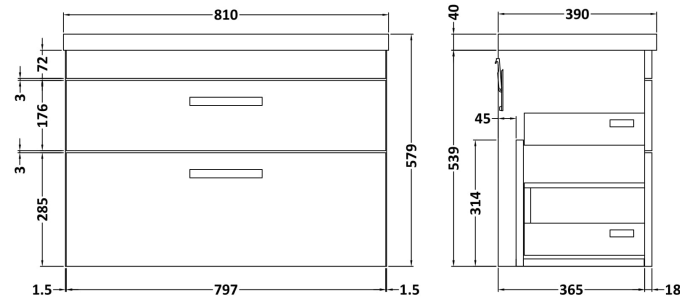

Sales Code: ATH081A

Description: 800 Wh 2-Drawer Vanity & Basin 1

Packaging Details

Barcode: 5056211815075

Sales Code: NVM015

Description: 800 Mid Edged Basin 1 Th

Product Dimensions

Height (mm):	180
Width (mm):	810
Depth (mm):	390
Nett Weight (kg):	15

Packaging Dimensions

Height (mm):	210
Width (mm):	410
Depth (mm):	830
Gross Weight (kg):	15

Packaging Data

Box Colour:	Brown Cardboard Box
Box Qty:	1
Label Size:	100 x 50
Label Colour:	White Label
Label Qty:	2

Outer Box Dimensions (If Applicable)

Height (mm):	
Width (mm):	
Depth (mm):	
Gross Weight (kg):	
Barcode:	5055369043422

Product Details

Country of Origin:	China
Fitting Instruction:	No
Certification: CE & UKCA:	No
WRAS:	N/A
WRAS No:	N/A
Product Material:	Vitreous China
Fixing Supplied:	No

Sales Code: MOC375

Description: 800 Wall Hung 2-Drawer Basin Unit

Product Dimensions

Height (mm):	538
Width (mm):	800
Depth (mm):	383
Nett Weight (kg):	24

Packaging Dimensions

Height (mm):	560
Width (mm):	820
Depth (mm):	405
Gross Weight (kg):	24.5