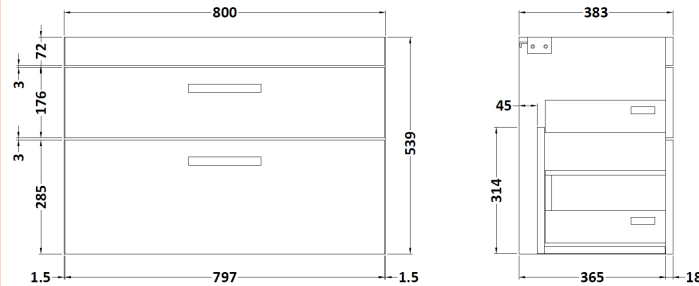

Packaging Dimensions

Height (mm):	210
Width (mm):	410
Depth (mm):	830
Gross Weight (kg):	15

Packaging Data

Box Colour:	Brown Cardboard Box
Box Qty:	1
Label Size:	100 x 50
Label Colour:	White Label
Label Qty:	2

Outer Box Dimensions (If Applicable)

Height (mm):	
Width (mm):	
Depth (mm):	
Gross Weight (kg):	
Barcode:	5055369043422

Product Details

Country of Origin:	China
Fitting Instruction:	No
Certification: CE & UKCA:	No
WRAS:	N/A
WRAS No:	N/A
Product Material:	Vitreous China
Fixing Supplied:	No

Sales Code: MOC375

Description: 800 Wall Hung 2-Drawer Basin Unit

Product Dimensions

Height (mm):	538
Width (mm):	800
Depth (mm):	383
Nett Weight (kg):	24

Packaging Dimensions

Height (mm):	560
Width (mm):	820
Depth (mm):	405
Gross Weight (kg):	24.5

Packaging Data

Box Colour:	Brown Cardboard Box
Box Qty:	1
Label Size:	100 x 50
Label Colour:	White Label
Label Qty:	2

Outer Box Dimensions (If Applicable)

Height (mm):	
Width (mm):	
Depth (mm):	
Gross Weight (kg):	
Barcode:	5055275870037