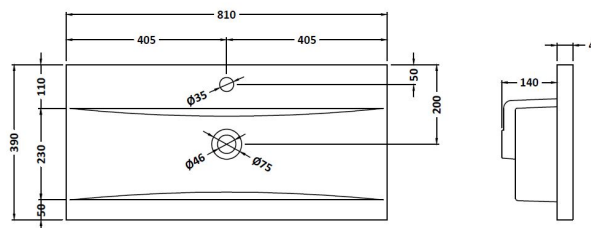

Sales Code: ATH081A

Description: 800 Wh 2-Drawer Vanity & Basin 1

Packaging Details

Barcode: 5056211815075

Sales Code: NVM015

Description: 800 Mid Edged Basin 1 Th

Product Dimensions

Height (mm):	180
Width (mm):	810
Depth (mm):	390
Nett Weight (kg):	15

Packaging Dimensions

Height (mm):	210
Width (mm):	410
Depth (mm):	830
Gross Weight (kg):	15

Packaging Data

Box Colour:	Brown Cardboard Box
Box Qty:	1
Label Size:	100 x 50
Label Colour:	White Label
Label Qty:	2

Outer Box Dimensions (If Applicable)

Height (mm):	
Width (mm):	
Depth (mm):	
Gross Weight (kg):	
Barcode:	5055369043422

Product Details

Country of Origin:	China
Fitting Instruction:	No
Certification: CE & UKCA:	No
WRAS:	N/A
WRAS No:	N/A
Product Material:	Vitreous China
Fixing Supplied:	No

Sales Code: MOC375

Description: 800 Wall Hung 2-Drawer Basin Unit

Product Dimensions

Height (mm):	538
Width (mm):	800
Depth (mm):	383
Nett Weight (kg):	24

Packaging Dimensions

Height (mm):	560
Width (mm):	820
Depth (mm):	405
Gross Weight (kg):	24.5