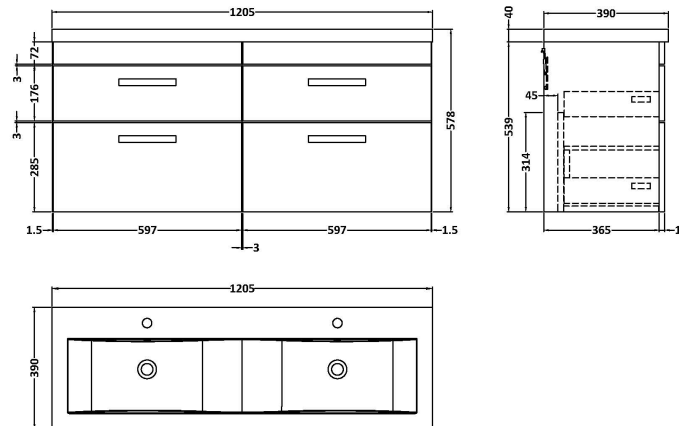

Sales Code: ATH046F

Description: 1200 Wh 4-Drawer Vanity & Double Basin

Packaging Details

Barcode: 5056211888741

Sales Code: MOD593

Description: 600 Wall Hung 2-Drawer Basin Unit

Product Dimensions

Height (mm):	538
Width (mm):	600
Depth (mm):	383
Nett Weight (kg):	20.5

Packaging Dimensions

Height (mm):	560
Width (mm):	620
Depth (mm):	405
Gross Weight (kg):	21

Packaging Data

Box Colour:	Brown Cardboard Box
Box Qty:	1
Label Size:	100 x 50
Label Colour:	White Label
Label Qty:	2

Outer Box Dimensions (If Applicable)

Height (mm):	
Width (mm):	
Depth (mm):	
Gross Weight (kg):	
Barcode:	5055275825617

Product Details

Country of Origin:	United Kingdom
Fitting Instruction:	No
CE & UKCA:	N/A
FSC Certified Materials:	Yes
Colour:	Anthracite Woodgrain
Construction Method:	Cam & Wood Dowel
Construction Type:	Rigid
Cabinet Finish:	MFC Textured Woodgrain
Fascia Finish:	MFC Textured Woodgrain
Cabinet Thickness (mm):	18
Fascia Thickness (mm):	18
Drawer Included:	Yes
Drawer Type:	80mm High Metal Softclose
No of Shelves:	0
Hinge Type:	Not Applicable
Hinge Included:	Not Applicable
Adjustable Legs:	No, Not Required
Fixings Included:	Yes
Handle Style:	Contemporary
Waste Shroud:	Yes
Handle Included:	Yes, Supplied
Handle Type:	D-Shape

Sales Code: CBM424

Description: Double Ceramic Basin 1208X392

Product Dimensions

Height (mm):	390
Width (mm):	1205
Depth (mm):	175
Nett Weight (kg):	27

Packaging Dimensions

Height (mm):	205
Width (mm):	1270
Depth (mm):	510
Gross Weight (kg):	27