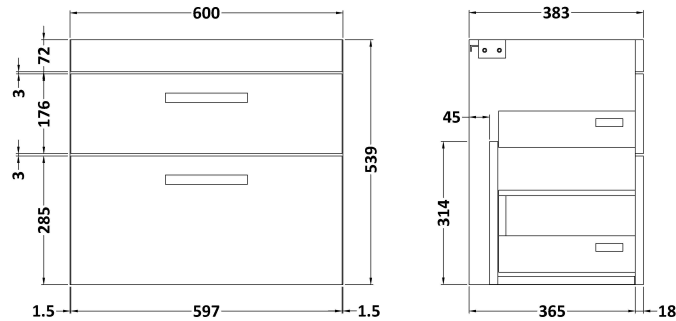

Sales Code: ATH046F

Description: 1200 Wh 4-Drawer Vanity & Double Basin

Packaging Details

Barcode: 5056211888741

Sales Code: MOD593

Description: 600 Wall Hung 2-Drawer Basin Unit

Product Dimensions

Height (mm):	538
Width (mm):	600
Depth (mm):	383
Nett Weight (kg):	20.5

Packaging Dimensions

Height (mm):	560
Width (mm):	620
Depth (mm):	405
Gross Weight (kg):	21

Packaging Data

Box Colour:	Brown Cardboard Box
Box Qty:	1
Label Size:	100 x 50
Label Colour:	White Label
Label Qty:	2

Sales Code: CBM424

Description: Double Ceramic Basin 1208X392

Product Dimensions

Height (mm):	390
Width (mm):	1205
Depth (mm):	175
Nett Weight (kg):	27

Packaging Dimensions

Height (mm):	205
Width (mm):	1270
Depth (mm):	510
Gross Weight (kg):	27

Packaging Data

Box Colour:	Brown Cardboard Box - Printed
Box Qty:	1
Label Size:	100 x 50
Label Colour:	White Label
Label Qty:	2

Outer Box Dimensions (If Applicable)

Height (mm):	
Width (mm):	
Depth (mm):	
Gross Weight (kg):	
Barcode:	5056211875826