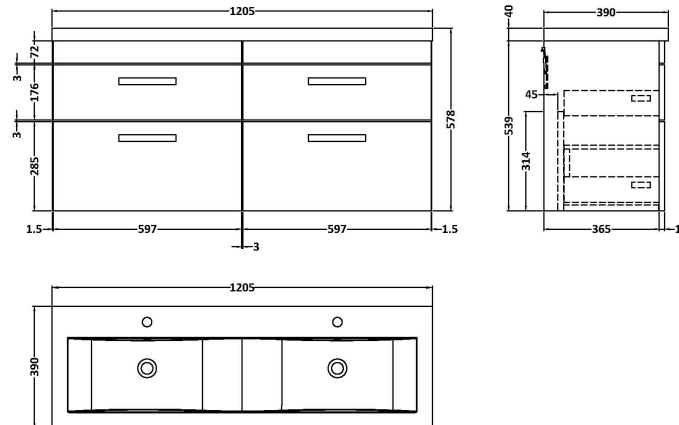

Sales Code: ATH078F

Description: 1200 Wh 4-Drawer Vanity & Double Basin

Packaging Details

Barcode: 5056211888819

Sales Code: MOC393

Description: 600 Wall Hung 2-Drawer Basin Unit

Product Dimensions

Height (mm):	538
Width (mm):	600
Depth (mm):	383
Nett Weight (kg):	20.5

Packaging Dimensions

Height (mm):	560
Width (mm):	620
Depth (mm):	405
Gross Weight (kg):	21

Packaging Data

Box Colour:	Brown Cardboard Box
Box Qty:	1
Label Size:	100 x 50
Label Colour:	White Label
Label Qty:	2

Outer Box Dimensions (If Applicable)

Height (mm):	
Width (mm):	
Depth (mm):	
Gross Weight (kg):	
Barcode:	5055275870006

Product Details

Country of Origin:	China
Fitting Instruction:	No
CE & UKCA:	N/A
FSC Certified Materials:	Yes
Colour:	Gloss Grey
Construction Method:	Cam & Wood Dowel
Construction Type:	Rigid
Cabinet Finish:	MFC Painted Gloss
Fascia Finish:	Mdf Painted Gloss
Cabinet Thickness (mm):	16
Fascia Thickness (mm):	18
Drawer Included:	Yes
Drawer Type:	80mm High Metal Softclose
No of Shelves:	0
Hinge Type:	Not Applicable
Hinge Included:	Not Applicable
Adjustable Legs:	No, Not Required
Fixings Included:	Yes
Handle Style:	Contemporary
Waste Shroud:	Yes
Handle Included:	Yes, Supplied
Handle Type:	Strap

Sales Code: CBM424

Description: Double Ceramic Basin 1208X392

Product Dimensions

Height (mm):	390
Width (mm):	1205
Depth (mm):	175
Nett Weight (kg):	27

Packaging Dimensions

Height (mm):	205
Width (mm):	1270
Depth (mm):	510
Gross Weight (kg):	27