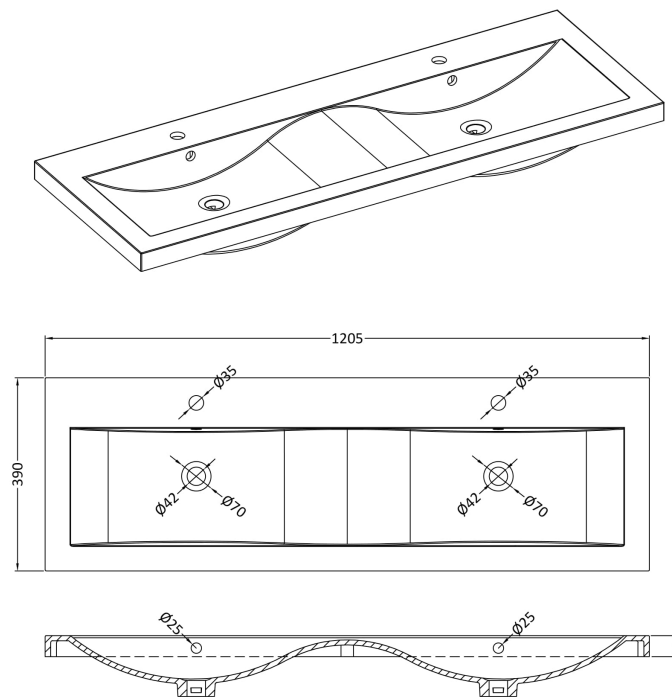

### Product Dimensions

Height (mm):	538
Width (mm):	600
Depth (mm):	383
Nett Weight (kg):	20.5

### Packaging Dimensions

Height (mm):	560
Width (mm):	620
Depth (mm):	405
Gross Weight (kg):	21

### Outer Box Dimensions (If Applicable)

Height (mm):	
Width (mm):	
Depth (mm):	
Gross Weight (kg):	
Barcode:	5055275825624

### Product Dimensions

Height (mm):	390
Width (mm):	1205
Depth (mm):	175
Nett Weight (kg):	27