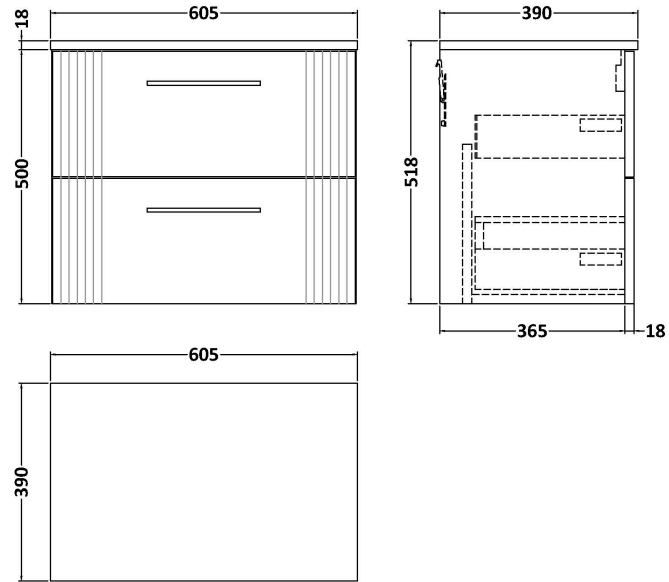

Sales Code: DPF293W

Description: 600 W/H 2-Drawer Vanity & Worktop

Packaging Details

Barcode: 5056462675817

Sales Code: FLT293

Description: 600 W/H 2-Drawer Unit

Product Dimensions

Height (mm):	500
Width (mm):	600
Depth (mm):	383
Nett Weight (kg):	22.5

Packaging Dimensions

Height (mm):	520
Width (mm):	620
Depth (mm):	405
Gross Weight (kg):	23

Packaging Data

Box Colour:	Brown Cardboard Box - Printed
Box Qty:	0
Label Size:	0 x 0
Label Colour:	Not Applicable
Label Qty:	0

Outer Box Dimensions (If Applicable)

Height (mm):	
Width (mm):	
Depth (mm):	
Gross Weight (kg):	
Barcode:	5056462655499

Product Details

Country of Origin:	China
Fitting Instruction:	No
CE & UKCA:	
FSC Certified Materials:	Yes
Colour:	Satin Grey
Construction Method:	Cam & Wood Dowel
Construction Type:	Rigid
Cabinet Finish:	MFC Painted Gloss
Fascia Finish:	Mdf Painted Gloss
Cabinet Thickness (mm):	16
Fascia Thickness (mm):	18
Drawer Included:	Yes
Drawer Type:	80mm High Metal Softclose
No of Shelves:	0
Hinge Type:	Not Applicable
Hinge Included:	No
Adjustable Legs:	No, Not Required
Fixings Included:	Yes
Handle Style:	Modern
Waste Shroud:	Yes
Handle Included:	Yes, Supplied
Handle Type:	Finger Pull

Sales Code: MWT260

Description: 600 Worktop (605X390x18mm)

Product Dimensions

Height (mm):	18
Width (mm):	605
Depth (mm):	390
Nett Weight (kg):	2.5

Packaging Dimensions

Height (mm):	25
Width (mm):	625
Depth (mm):	410
Gross Weight (kg):	2.5