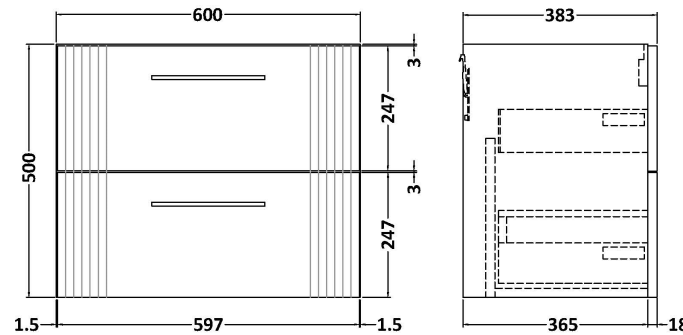

Sales Code: DPF293W

Description: 600 W/H 2-Drawer Vanity & Worktop

Packaging Details

Barcode: 5056462675817

Sales Code: FLT293

Description: 600 W/H 2-Drawer Unit

Product Dimensions

Height (mm):	500
Width (mm):	600
Depth (mm):	383
Nett Weight (kg):	22.5

Packaging Dimensions

Height (mm):	520
Width (mm):	620
Depth (mm):	405
Gross Weight (kg):	23

Packaging Data

Box Colour:	Brown Cardboard Box - Printed
Box Qty:	0
Label Size:	0 x 0
Label Colour:	Not Applicable
Label Qty:	0

Outer Box Dimensions (If Applicable)

Height (mm):	
Width (mm):	
Depth (mm):	
Gross Weight (kg):	
Barcode:	5056462655499

Product Details

Country of Origin:	China
Fitting Instruction:	No
CE & UKCA:	
FSC Certified Materials:	Yes
Colour:	Satin Grey
Construction Method:	Cam & Wood Dowel
Construction Type:	Rigid
Cabinet Finish:	MFC Painted Gloss
Fascia Finish:	Mdf Painted Gloss
Cabinet Thickness (mm):	16
Fascia Thickness (mm):	18
Drawer Included:	Yes
Drawer Type:	80mm High Metal Softclose
No of Shelves:	0
Hinge Type:	Not Applicable
Hinge Included:	No
Adjustable Legs:	No, Not Required
Fixings Included:	Yes
Handle Style:	Modern
Waste Shroud:	Yes
Handle Included:	Yes, Supplied
Handle Type:	Finger Pull

Sales Code: MWT260

Description: 600 Worktop (605X390x18mm)

Product Dimensions

Height (mm):	18
Width (mm):	605
Depth (mm):	390
Nett Weight (kg):	2.5

Packaging Dimensions

Height (mm):	25
Width (mm):	625
Depth (mm):	410
Gross Weight (kg):	2.5