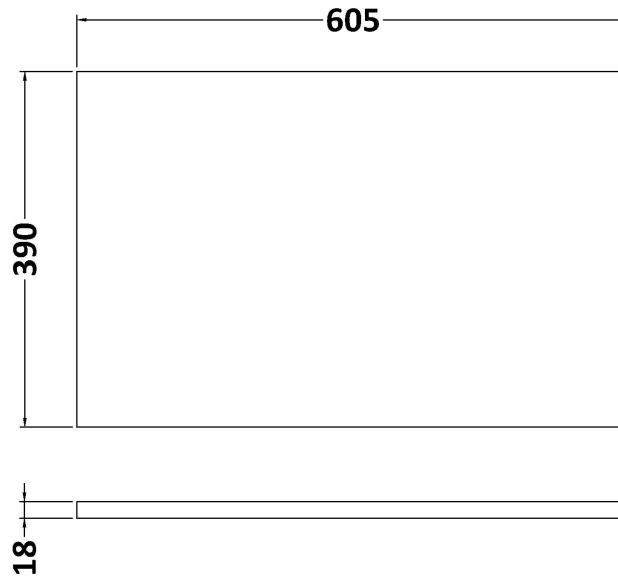

Packaging Dimensions

Height (mm):	520
Width (mm):	620
Depth (mm):	405
Gross Weight (kg):	23

Packaging Data

Box Colour:	Brown Cardboard Box - Printed
Box Qty:	0
Label Size:	0 x 0
Label Colour:	Not Applicable
Label Qty:	0

Outer Box Dimensions (If Applicable)

Height (mm):	
Width (mm):	
Depth (mm):	
Gross Weight (kg):	
Barcode:	5056462655499

Product Details

Country of Origin:	China
Fitting Instruction:	No
CE & UKCA:	
FSC Certified Materials:	Yes
Colour:	Satin Grey
Construction Method:	Cam & Wood Dowel
Construction Type:	Rigid
Cabinet Finish:	MFC Painted Gloss
Fascia Finish:	Mdf Painted Gloss
Cabinet Thickness (mm):	16
Fascia Thickness (mm):	18
Drawer Included:	Yes
Drawer Type:	80mm High Metal Softclose
No of Shelves:	0
Hinge Type:	Not Applicable
Hinge Included:	No
Adjustable Legs:	No, Not Required
Fixings Included:	Yes
Handle Style:	Modern
Waste Shroud:	Yes
Handle Included:	Yes, Supplied
Handle Type:	Finger Pull

Sales Code: MWT260

Description: 600 Worktop (605X390x18mm)

Product Dimensions

Height (mm):	18
Width (mm):	605
Depth (mm):	390
Nett Weight (kg):	2.5

Packaging Dimensions

Height (mm):	25
Width (mm):	625
Depth (mm):	410
Gross Weight (kg):	2.5

Packaging Data

Box Colour:	Brown Cardboard Box - Printed
Box Qty:	1
Label Size:	100 x 50
Label Colour:	Not Applicable
Label Qty:	0

Outer Box Dimensions (If Applicable)

Height (mm):	
Width (mm):	
Depth (mm):	
Gross Weight (kg):	
Barcode:	5056211899747