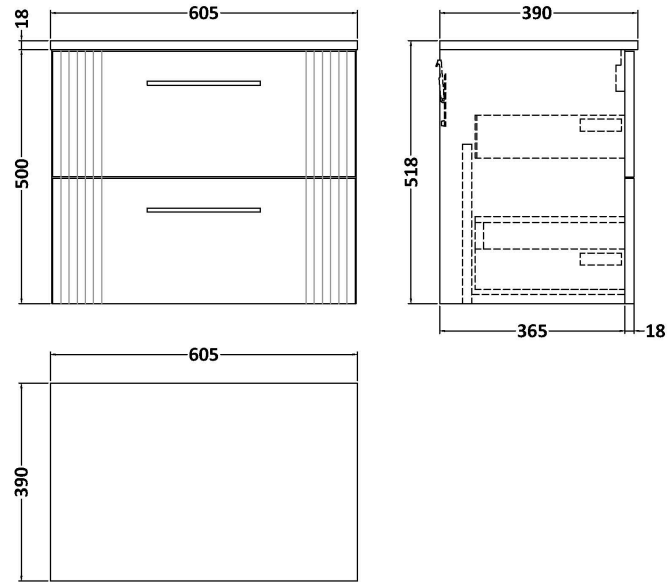

Sales Code: DPF193W

Description: 600 W/H 2-Drawer Vanity & Worktop

Packaging Details

Barcode: 5056462675749

Sales Code: FLT193

Description: 600 W/H 2-Drawer Unit

Product Dimensions

Height (mm):	500
Width (mm):	600
Depth (mm):	383
Nett Weight (kg):	22.5

Packaging Dimensions

Height (mm):	520
Width (mm):	620
Depth (mm):	405
Gross Weight (kg):	23

Packaging Data

Box Colour:	Brown Cardboard Box - Printed
Box Qty:	0
Label Size:	0 x 0
Label Colour:	Not Applicable
Label Qty:	0

Outer Box Dimensions (If Applicable)

Height (mm):	
Width (mm):	
Depth (mm):	
Gross Weight (kg):	
Barcode:	5056462655482

Product Details

Country of Origin:	China
Fitting Instruction:	No
CE & UKCA:	
FSC Certified Materials:	Yes
Colour:	Satin White
Construction Method:	Cam & Wood Dowel
Construction Type:	Rigid
Cabinet Finish:	MFC Painted Gloss
Fascia Finish:	Mdf Painted Gloss
Cabinet Thickness (mm):	16
Fascia Thickness (mm):	18
Drawer Included:	Yes
Drawer Type:	80mm High Metal Softclose
No of Shelves:	0
Hinge Type:	Not Applicable
Hinge Included:	No
Adjustable Legs:	No, Not Required
Fixings Included:	Yes
Handle Style:	Modern
Waste Shroud:	Yes
Handle Included:	Yes, Supplied
Handle Type:	Finger Pull

Sales Code: MWT160

Description: 600 Worktop (605X390x18mm)

Product Dimensions

Height (mm):	18
Width (mm):	605
Depth (mm):	390
Nett Weight (kg):	2.5

Packaging Dimensions

Height (mm):	25
Width (mm):	625
Depth (mm):	410
Gross Weight (kg):	2.5