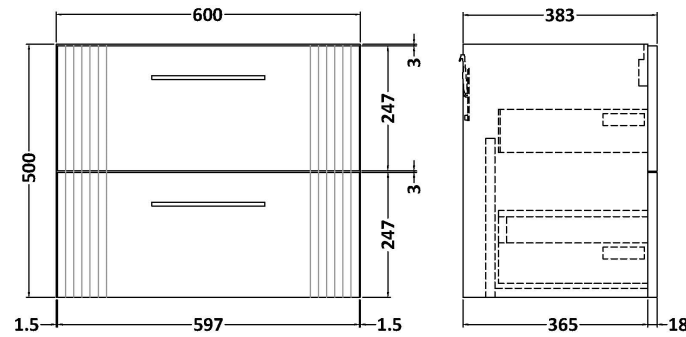

Sales Code: DPF193W

Description: 600 W/H 2-Drawer Vanity & Worktop

Packaging Details

Barcode: 5056462675749

Sales Code: FLT193

Description: 600 W/H 2-Drawer Unit

Product Dimensions

Height (mm):	500
Width (mm):	600
Depth (mm):	383
Nett Weight (kg):	22.5

Packaging Dimensions

Height (mm):	520
Width (mm):	620
Depth (mm):	405
Gross Weight (kg):	23

Packaging Data

Box Colour:	Brown Cardboard Box - Printed
Box Qty:	0
Label Size:	0 x 0
Label Colour:	Not Applicable
Label Qty:	0

Outer Box Dimensions (If Applicable)

Height (mm):	
Width (mm):	
Depth (mm):	
Gross Weight (kg):	
Barcode:	5056462655482

Product Details

Country of Origin:	China
Fitting Instruction:	No
CE & UKCA:	
FSC Certified Materials:	Yes
Colour:	Satin White
Construction Method:	Cam & Wood Dowel
Construction Type:	Rigid
Cabinet Finish:	MFC Painted Gloss
Fascia Finish:	Mdf Painted Gloss
Cabinet Thickness (mm):	16
Fascia Thickness (mm):	18
Drawer Included:	Yes
Drawer Type:	80mm High Metal Softclose
No of Shelves:	0
Hinge Type:	Not Applicable
Hinge Included:	No
Adjustable Legs:	No, Not Required
Fixings Included:	Yes
Handle Style:	Modern
Waste Shroud:	Yes
Handle Included:	Yes, Supplied
Handle Type:	Finger Pull

Sales Code: MWT160

Description: 600 Worktop (605X390x18mm)

Product Dimensions

Height (mm):	18
Width (mm):	605
Depth (mm):	390
Nett Weight (kg):	2.5

Packaging Dimensions

Height (mm):	25
Width (mm):	625
Depth (mm):	410
Gross Weight (kg):	2.5