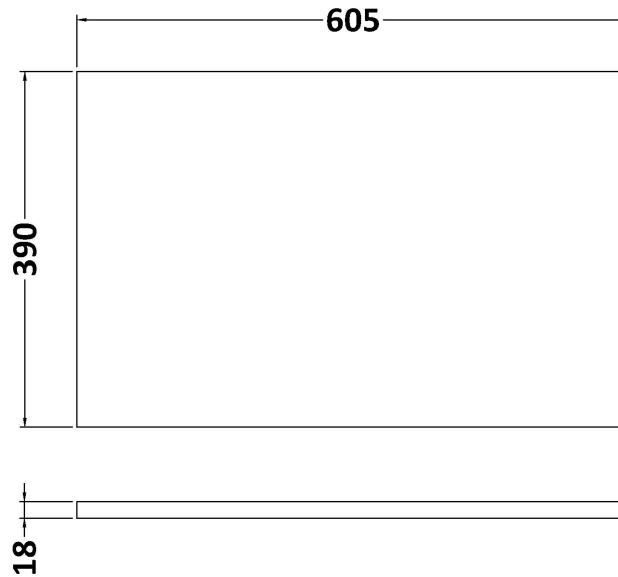

Packaging Dimensions

Height (mm):	520
Width (mm):	620
Depth (mm):	405
Gross Weight (kg):	23

Packaging Data

Box Colour:	Brown Cardboard Box - Printed
Box Qty:	0
Label Size:	0 x 0
Label Colour:	Not Applicable
Label Qty:	0

Outer Box Dimensions (If Applicable)

Height (mm):	
Width (mm):	
Depth (mm):	
Gross Weight (kg):	
Barcode:	5056462655482

Product Details

Country of Origin:	China
Fitting Instruction:	No
CE & UKCA:	
FSC Certified Materials:	Yes
Colour:	Satin White
Construction Method:	Cam & Wood Dowel
Construction Type:	Rigid
Cabinet Finish:	MFC Painted Gloss
Fascia Finish:	Mdf Painted Gloss
Cabinet Thickness (mm):	16
Fascia Thickness (mm):	18
Drawer Included:	Yes
Drawer Type:	80mm High Metal Softclose
No of Shelves:	0
Hinge Type:	Not Applicable
Hinge Included:	No
Adjustable Legs:	No, Not Required
Fixings Included:	Yes
Handle Style:	Modern
Waste Shroud:	Yes
Handle Included:	Yes, Supplied
Handle Type:	Finger Pull

Sales Code: MWT160

Description: 600 Worktop (605X390x18mm)

Product Dimensions

Height (mm):	18
Width (mm):	605
Depth (mm):	390
Nett Weight (kg):	2.5

Packaging Dimensions

Height (mm):	25
Width (mm):	625
Depth (mm):	410
Gross Weight (kg):	2.5

Packaging Data

Box Colour:	Brown Cardboard Box - Printed
Box Qty:	1
Label Size:	100 x 50
Label Colour:	Not Applicable
Label Qty:	0

Outer Box Dimensions (If Applicable)

Height (mm):	
Width (mm):	
Depth (mm):	
Gross Weight (kg):	
Barcode:	5056211899730