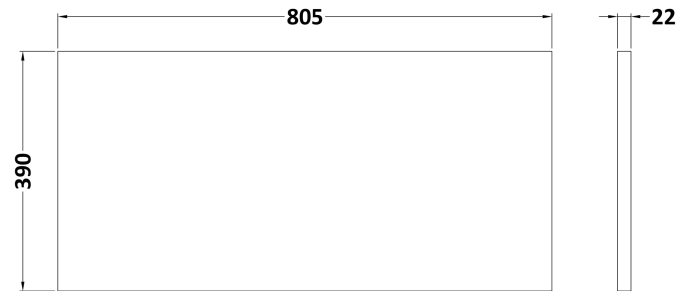

### Product Dimensions

Height (mm):	500
Width (mm):	800
Depth (mm):	383
Nett Weight (kg):	24.5

### Packaging Dimensions

Height (mm):	520
Width (mm):	820
Depth (mm):	405
Gross Weight (kg):	25

### Outer Box Dimensions (If Applicable)

Height (mm):	
Width (mm):	
Depth (mm):	
Gross Weight (kg):	
Barcode:	5056462655598

**Sales Code:** LSB800

**Description:** Laminate Worktop 805X390x22mm

**Product Dimensions**

Height (mm):	22
Width (mm):	805
Depth (mm):	390
Nett Weight (kg):	2.75

**Packaging Dimensions**

Height (mm):	25
Width (mm):	810
Depth (mm):	455
Gross Weight (kg):	2.75