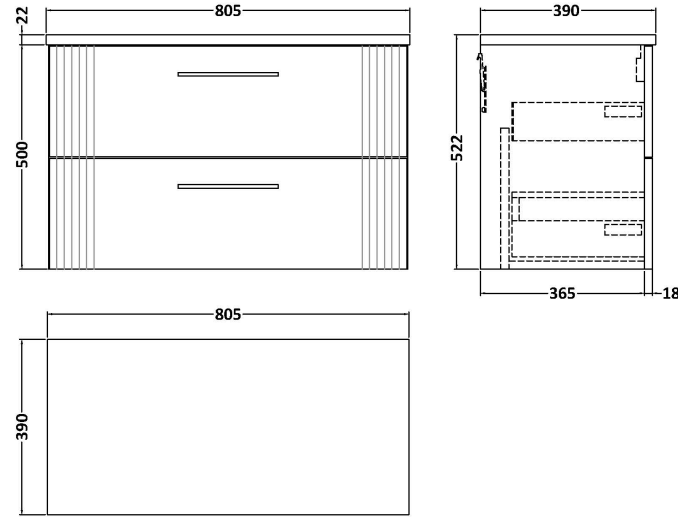

Sales Code: DPF895LSB

Description: 800 W/H 2-Drawer Vanity & Laminate Top

### Product Dimensions

Height (mm):	500
Width (mm):	800
Depth (mm):	383
Nett Weight (kg):	24.5

### Packaging Dimensions

Height (mm):	520
Width (mm):	820
Depth (mm):	405
Gross Weight (kg):	25

**Sales Code:** LSB800

**Description:** Laminate Worktop 805X390x22mm

**Product Dimensions**

Height (mm):	22
Width (mm):	805
Depth (mm):	390
Nett Weight (kg):	2.75

**Packaging Dimensions**

Height (mm):	25
Width (mm):	810
Depth (mm):	455
Gross Weight (kg):	2.75