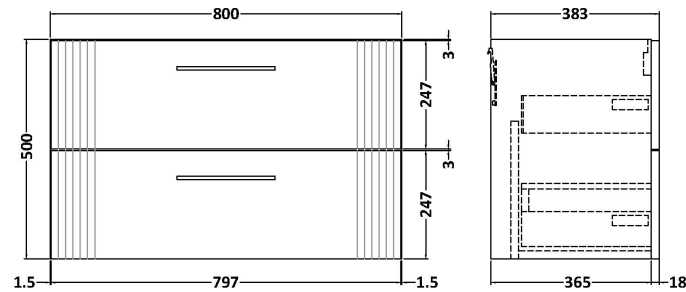

### Product Dimensions

Height (mm):	500
Width (mm):	800
Depth (mm):	383
Nett Weight (kg):	24.5

### Packaging Dimensions

Height (mm):	520
Width (mm):	820
Depth (mm):	405
Gross Weight (kg):	25

### Outer Box Dimensions (If Applicable)

Height (mm):	
Width (mm):	
Depth (mm):	
Gross Weight (kg):	
Barcode:	5056462655598

**Sales Code:** LSB800

**Description:** Laminate Worktop 805X390x22mm

**Product Dimensions**

Height (mm):	22
Width (mm):	805
Depth (mm):	390
Nett Weight (kg):	2.75

**Packaging Dimensions**

Height (mm):	25
Width (mm):	810
Depth (mm):	455
Gross Weight (kg):	2.75