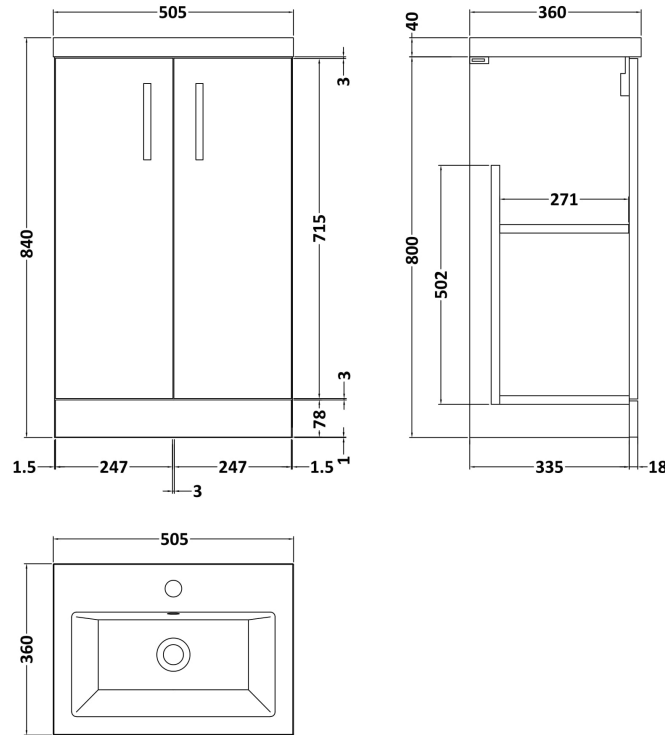

Sales Code: PAL122E

Description: 500 Fs 2-Door Vanity & Ceramic Basin

Packaging Details

Barcode: 5056462679495

Sales Code: NVF2501C

Description: 500 Fs 2-Door Unit (335 Deep)

Product Dimensions

Height (mm):	800
Width (mm):	500
Depth (mm):	353
Nett Weight (kg):	17

Packaging Dimensions

Height (mm):	835
Width (mm):	520
Depth (mm):	355
Gross Weight (kg):	17.5

Packaging Data

Box Colour:	Brown Cardboard Box
Box Qty:	1
Label Size:	100 x 50
Label Colour:	White Label
Label Qty:	2

Outer Box Dimensions (If Applicable)

Height (mm):	
Width (mm):	
Depth (mm):	
Gross Weight (kg):	
Barcode:	5056462660585

Product Details

Country of Origin:	United Kingdom
Fitting Instruction:	No
CE & UKCA:	N/A
FSC Certified Materials:	Yes
Colour:	Grey Vicenza Oak
Construction Method:	Cam & Wood Dowel
Construction Type:	Rigid
Cabinet Finish:	MFC Textured Woodgrain
Fascia Finish:	MFC Textured Woodgrain
Cabinet Thickness (mm):	18
Fascia Thickness (mm):	18
Drawer Included:	No
Drawer Type:	Not Applicable
No of Shelves:	1
Hinge Type:	95 Degree Clip-On Soft Close
Hinge Included:	Yes, Supplied
Adjustable Legs:	No, Not Required
Fixings Included:	Yes
Handle Style:	Contemporary
Waste Shroud:	No
Handle Included:	Yes, Supplied
Handle Type:	D-Shape

Sales Code: CBM312

Description: Ceramic Rear Tap Basin 505X360

Product Dimensions

Height (mm):	150
Width (mm):	505
Depth (mm):	360
Nett Weight (kg):	9

Packaging Dimensions

Height (mm):	555
Width (mm):	420
Depth (mm):	200
Gross Weight (kg):	9