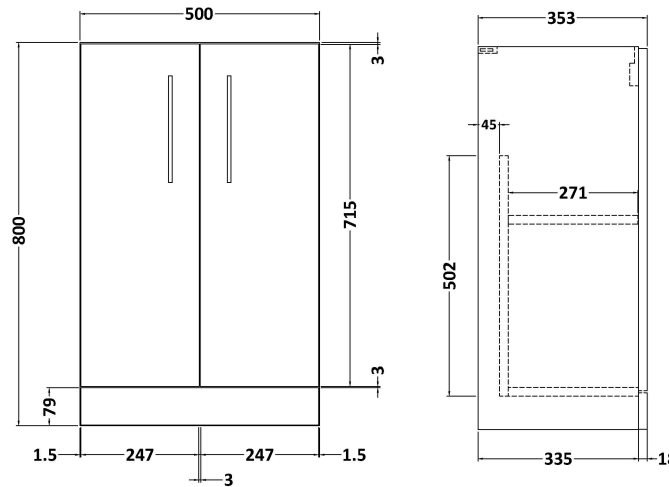

Sales Code: PAL122E

Description: 500 Fs 2-Door Vanity & Ceramic Basin

Packaging Details

Barcode: 5056462679495

Sales Code: NVF2501C

Description: 500 Fs 2-Door Unit (335 Deep)

Product Dimensions

Height (mm):	800
Width (mm):	500
Depth (mm):	353
Nett Weight (kg):	17

Packaging Dimensions

Height (mm):	835
Width (mm):	520
Depth (mm):	355
Gross Weight (kg):	17.5

Packaging Data

Box Colour:	Brown Cardboard Box
Box Qty:	1
Label Size:	100 x 50
Label Colour:	White Label
Label Qty:	2

Sales Code: CBM312

Description: Ceramic Rear Tap Basin 505X360

Product Dimensions

Height (mm):	150
Width (mm):	505
Depth (mm):	360
Nett Weight (kg):	9

Packaging Dimensions

Height (mm):	555
Width (mm):	420
Depth (mm):	200
Gross Weight (kg):	9

Packaging Data

Box Colour:	Brown Cardboard Box - Printed
Box Qty:	1
Label Size:	100 x 50
Label Colour:	White Label
Label Qty:	2

Outer Box Dimensions (If Applicable)

Height (mm):	
Width (mm):	
Depth (mm):	
Gross Weight (kg):	
Barcode:	5056211875819