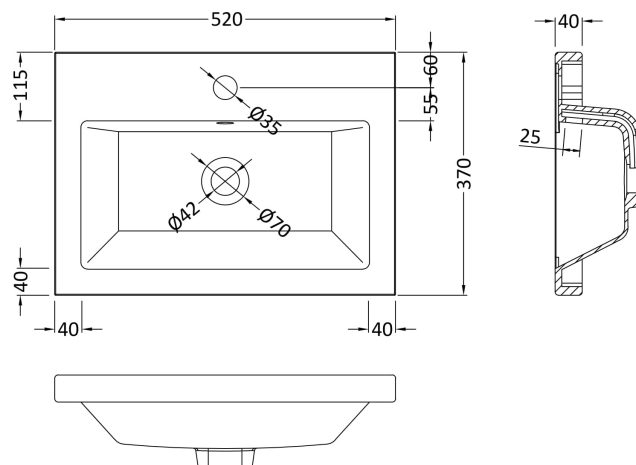

Sales Code: PAL122E

Description: 500 Fs 2-Door Vanity & Ceramic Basin

Packaging Details

Barcode: 5056462679495

Sales Code: NVF2501C

Description: 500 Fs 2-Door Unit (335 Deep)

Product Dimensions

Height (mm):	800
Width (mm):	500
Depth (mm):	353
Nett Weight (kg):	17

Packaging Dimensions

Height (mm):	835
Width (mm):	520
Depth (mm):	355
Gross Weight (kg):	17.5

Packaging Data

Box Colour:	Brown Cardboard Box
Box Qty:	1
Label Size:	100 x 50
Label Colour:	White Label
Label Qty:	2

Outer Box Dimensions (If Applicable)

Height (mm):	
Width (mm):	
Depth (mm):	
Gross Weight (kg):	
Barcode:	5056462660585

Product Details

Country of Origin:	United Kingdom
Fitting Instruction:	No
CE & UKCA:	N/A
FSC Certified Materials:	Yes
Colour:	Grey Vicenza Oak
Construction Method:	Cam & Wood Dowel
Construction Type:	Rigid
Cabinet Finish:	MFC Textured Woodgrain
Fascia Finish:	MFC Textured Woodgrain
Cabinet Thickness (mm):	18
Fascia Thickness (mm):	18
Drawer Included:	No
Drawer Type:	Not Applicable
No of Shelves:	1
Hinge Type:	95 Degree Clip-On Soft Close
Hinge Included:	Yes, Supplied
Adjustable Legs:	No, Not Required
Fixings Included:	Yes
Handle Style:	Contemporary
Waste Shroud:	No
Handle Included:	Yes, Supplied
Handle Type:	D-Shape

Sales Code: CBM312

Description: Ceramic Rear Tap Basin 505X360

Product Dimensions

Height (mm):	150
Width (mm):	505
Depth (mm):	360
Nett Weight (kg):	9

Packaging Dimensions

Height (mm):	555
Width (mm):	420
Depth (mm):	200
Gross Weight (kg):	9