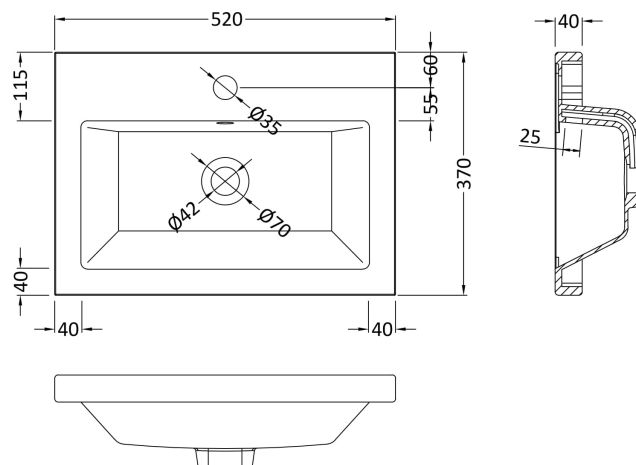

Sales Code: PAL118E

Description: 500 Fs 2-Door Vanity & Ceramic Basin

Packaging Details

Barcode: 5056462679419

Sales Code: NVF801

Description: 500 Fs 2-Door Unit (335 Deep)

Product Dimensions

Height (mm):	800
Width (mm):	500
Depth (mm):	353
Nett Weight (kg):	17.5

Packaging Dimensions

Height (mm):	835
Width (mm):	520
Depth (mm):	375
Gross Weight (kg):	18

Packaging Data

Box Colour:	Brown Cardboard Box - Printed
Box Qty:	0
Label Size:	0 x 0
Label Colour:	White Label
Label Qty:	2

Outer Box Dimensions (If Applicable)

Height (mm):	
Width (mm):	
Depth (mm):	
Gross Weight (kg):	
Barcode:	5056462659923

Product Details

Country of Origin:	China
Fitting Instruction:	No
CE & UKCA:	N/A
FSC Certified Materials:	Yes
Colour:	Satin Green
Construction Method:	Cam & Wood Dowel
Construction Type:	Rigid
Cabinet Finish:	MFC Painted Matt
Fascia Finish:	Mdf Painted Matt
Cabinet Thickness (mm):	16
Fascia Thickness (mm):	18
Drawer Included:	No
Drawer Type:	Not Applicable
No of Shelves:	1
Hinge Type:	95 Degree Soft Close
Hinge Included:	Yes, Supplied
Adjustable Legs:	No, Not Required
Fixings Included:	Yes
Handle Style:	Contemporary
Waste Shroud:	No
Handle Included:	Yes, Supplied
Handle Type:	D-Shape

Sales Code: CBM312

Description: Ceramic Rear Tap Basin 505X360

Product Dimensions

Height (mm):	150
Width (mm):	505
Depth (mm):	360
Nett Weight (kg):	9

Packaging Dimensions

Height (mm):	555
Width (mm):	420
Depth (mm):	200
Gross Weight (kg):	9