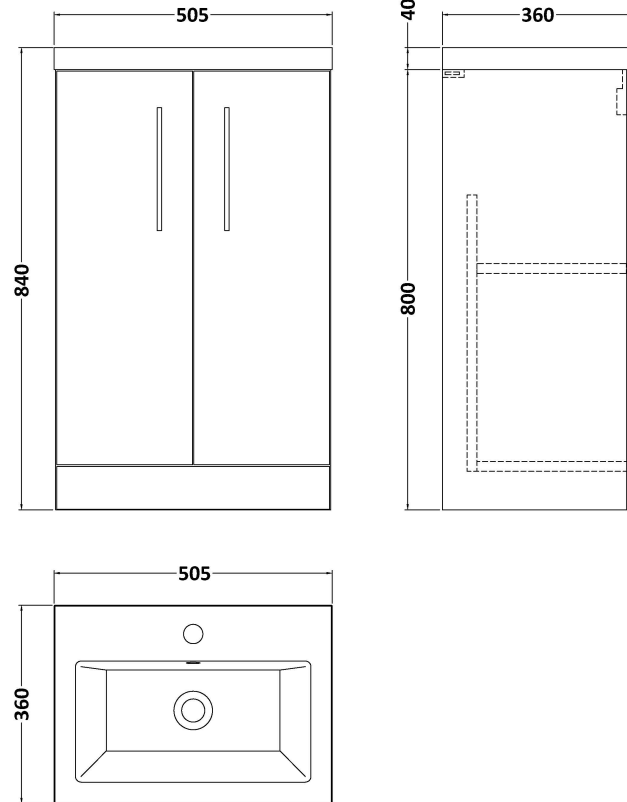

Sales Code: PAL118E

Description: 500 Fs 2-Door Vanity & Ceramic Basin

Packaging Details

Barcode: 5056462679419

Sales Code: NVF801

Description: 500 Fs 2-Door Unit (335 Deep)

Product Dimensions

Height (mm):	800
Width (mm):	500
Depth (mm):	353
Nett Weight (kg):	17.5

Packaging Dimensions

Height (mm):	835
Width (mm):	520
Depth (mm):	375
Gross Weight (kg):	18

Packaging Data

Box Colour:	Brown Cardboard Box - Printed
Box Qty:	0
Label Size:	0 x 0
Label Colour:	White Label
Label Qty:	2

Sales Code: CBM312

Description: Ceramic Rear Tap Basin 505X360

Product Dimensions

Height (mm):	150
Width (mm):	505
Depth (mm):	360
Nett Weight (kg):	9

Packaging Dimensions

Height (mm):	555
Width (mm):	420
Depth (mm):	200
Gross Weight (kg):	9

Packaging Data

Box Colour:	Brown Cardboard Box - Printed
Box Qty:	1
Label Size:	100 x 50
Label Colour:	White Label
Label Qty:	2

Outer Box Dimensions (If Applicable)

Height (mm):	
Width (mm):	
Depth (mm):	
Gross Weight (kg):	
Barcode:	5056211875819