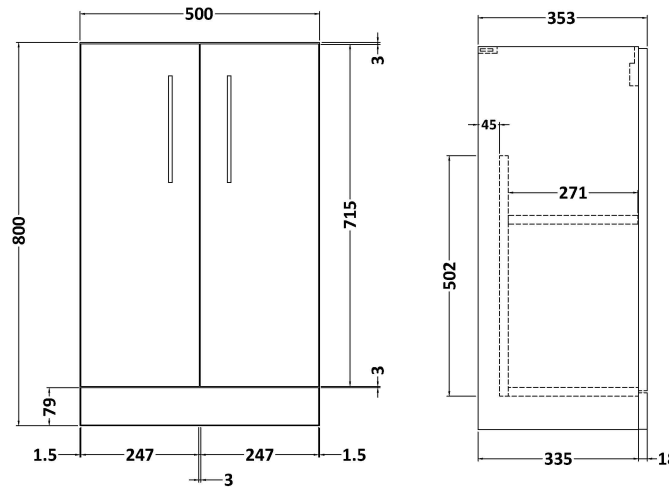

Sales Code: PAL118E

Description: 500 Fs 2-Door Vanity & Ceramic Basin

Packaging Details

Barcode: 5056462679419

Sales Code: NVF801

Description: 500 Fs 2-Door Unit (335 Deep)

Product Dimensions

Height (mm):	800
Width (mm):	500
Depth (mm):	353
Nett Weight (kg):	17.5

Packaging Dimensions

Height (mm):	835
Width (mm):	520
Depth (mm):	375
Gross Weight (kg):	18

Packaging Data

Box Colour:	Brown Cardboard Box - Printed
Box Qty:	0
Label Size:	0 x 0
Label Colour:	White Label
Label Qty:	2

Sales Code: CBM312

Description: Ceramic Rear Tap Basin 505X360

Product Dimensions

Height (mm):	150
Width (mm):	505
Depth (mm):	360
Nett Weight (kg):	9

Packaging Dimensions

Height (mm):	555
Width (mm):	420
Depth (mm):	200
Gross Weight (kg):	9

Packaging Data

Box Colour:	Brown Cardboard Box - Printed
Box Qty:	1
Label Size:	100 x 50
Label Colour:	White Label
Label Qty:	2

Outer Box Dimensions (If Applicable)

Height (mm):	
Width (mm):	
Depth (mm):	
Gross Weight (kg):	
Barcode:	5056211875819