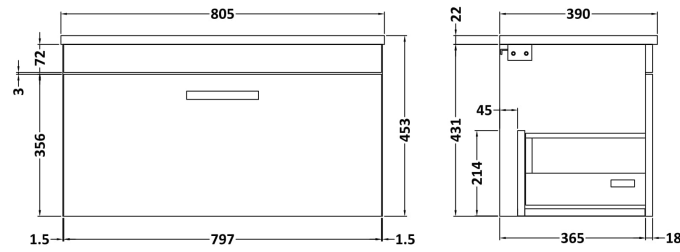

Sales Code: ATH062LSB

Description: 800 W/H Single Drawer Unit & Lam Worktop

Packaging Details

Barcode: 5056462612744