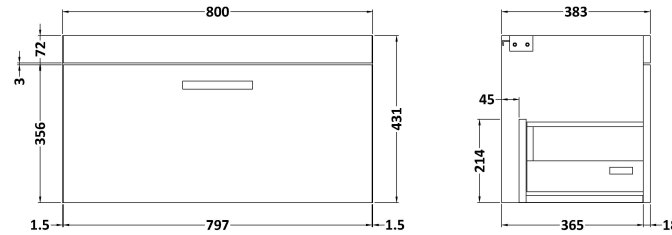

### Product Dimensions

|                   |     |
|-------------------|-----|
| Height (mm):      | 430 |
| Width (mm):       | 800 |
| Depth (mm):       | 383 |
| Nett Weight (kg): | 17  |

### Packaging Dimensions

|                    |      |
|--------------------|------|
| Height (mm):       | 405  |
| Width (mm):        | 820  |
| Depth (mm):        | 450  |
| Gross Weight (kg): | 17.5 |

**Sales Code:** LSB800

**Description:** Laminate Worktop 805X390x22mm

**Product Dimensions**

|                   |      |
|-------------------|------|
| Height (mm):      | 22   |
| Width (mm):       | 805  |
| Depth (mm):       | 390  |
| Nett Weight (kg): | 2.75 |

**Packaging Dimensions**

|                    |      |
|--------------------|------|
| Height (mm):       | 25   |
| Width (mm):        | 810  |
| Depth (mm):        | 455  |
| Gross Weight (kg): | 2.75 |