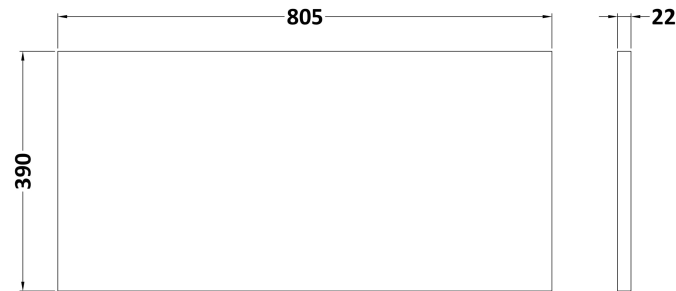

### Product Dimensions

|                   |     |
|-------------------|-----|
| Height (mm):      | 430 |
| Width (mm):       | 800 |
| Depth (mm):       | 383 |
| Nett Weight (kg): | 17  |

### Packaging Dimensions

|                    |      |
|--------------------|------|
| Height (mm):       | 405  |
| Width (mm):        | 820  |
| Depth (mm):        | 450  |
| Gross Weight (kg): | 17.5 |

### Outer Box Dimensions (If Applicable)

|                    |               |
|--------------------|---------------|
| Height (mm):       |               |
| Width (mm):        |               |
| Depth (mm):        |               |
| Gross Weight (kg): |               |
| Barcode:           | 5055275880722 |

**Sales Code:** LSB800

**Description:** Laminate Worktop 805X390x22mm

**Product Dimensions**

|                   |      |
|-------------------|------|
| Height (mm):      | 22   |
| Width (mm):       | 805  |
| Depth (mm):       | 390  |
| Nett Weight (kg): | 2.75 |