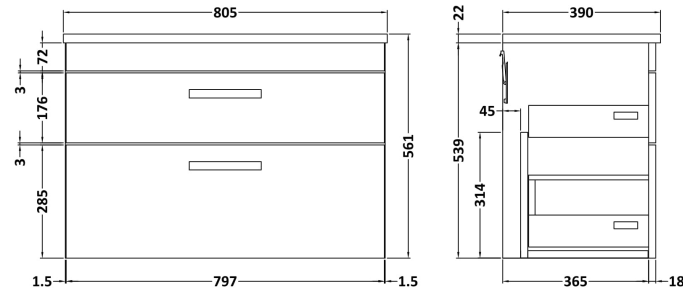

Sales Code: ATH081LBG

Description: 800 W/H 2-Drawer Unit & Lam Worktop

Packaging Details

Barcode: 5056462613338

Sales Code: MOC375

Description: 800 Wall Hung 2-Drawer Basin Unit

Product Dimensions

Height (mm):	538
Width (mm):	800
Depth (mm):	383
Nett Weight (kg):	24

Packaging Dimensions

Height (mm):	560
Width (mm):	820
Depth (mm):	405
Gross Weight (kg):	24.5

Packaging Data

Box Colour:	Brown Cardboard Box
Box Qty:	1
Label Size:	100 x 50
Label Colour:	White Label
Label Qty:	2

Sales Code: LBG800

Description: Laminate Worktop 805X390x22mm

Product Dimensions

Height (mm):	22
Width (mm):	805
Depth (mm):	390
Nett Weight (kg):	2.75

Packaging Dimensions

Height (mm):	25
Width (mm):	810
Depth (mm):	455
Gross Weight (kg):	2.75

Packaging Data

Box Colour:	Brown Cardboard Box
Box Qty:	1
Label Size:	100 x 50
Label Colour:	White Label
Label Qty:	1

Outer Box Dimensions (If Applicable)

Height (mm):	
Width (mm):	
Depth (mm):	
Gross Weight (kg):	
Barcode:	5056211874133