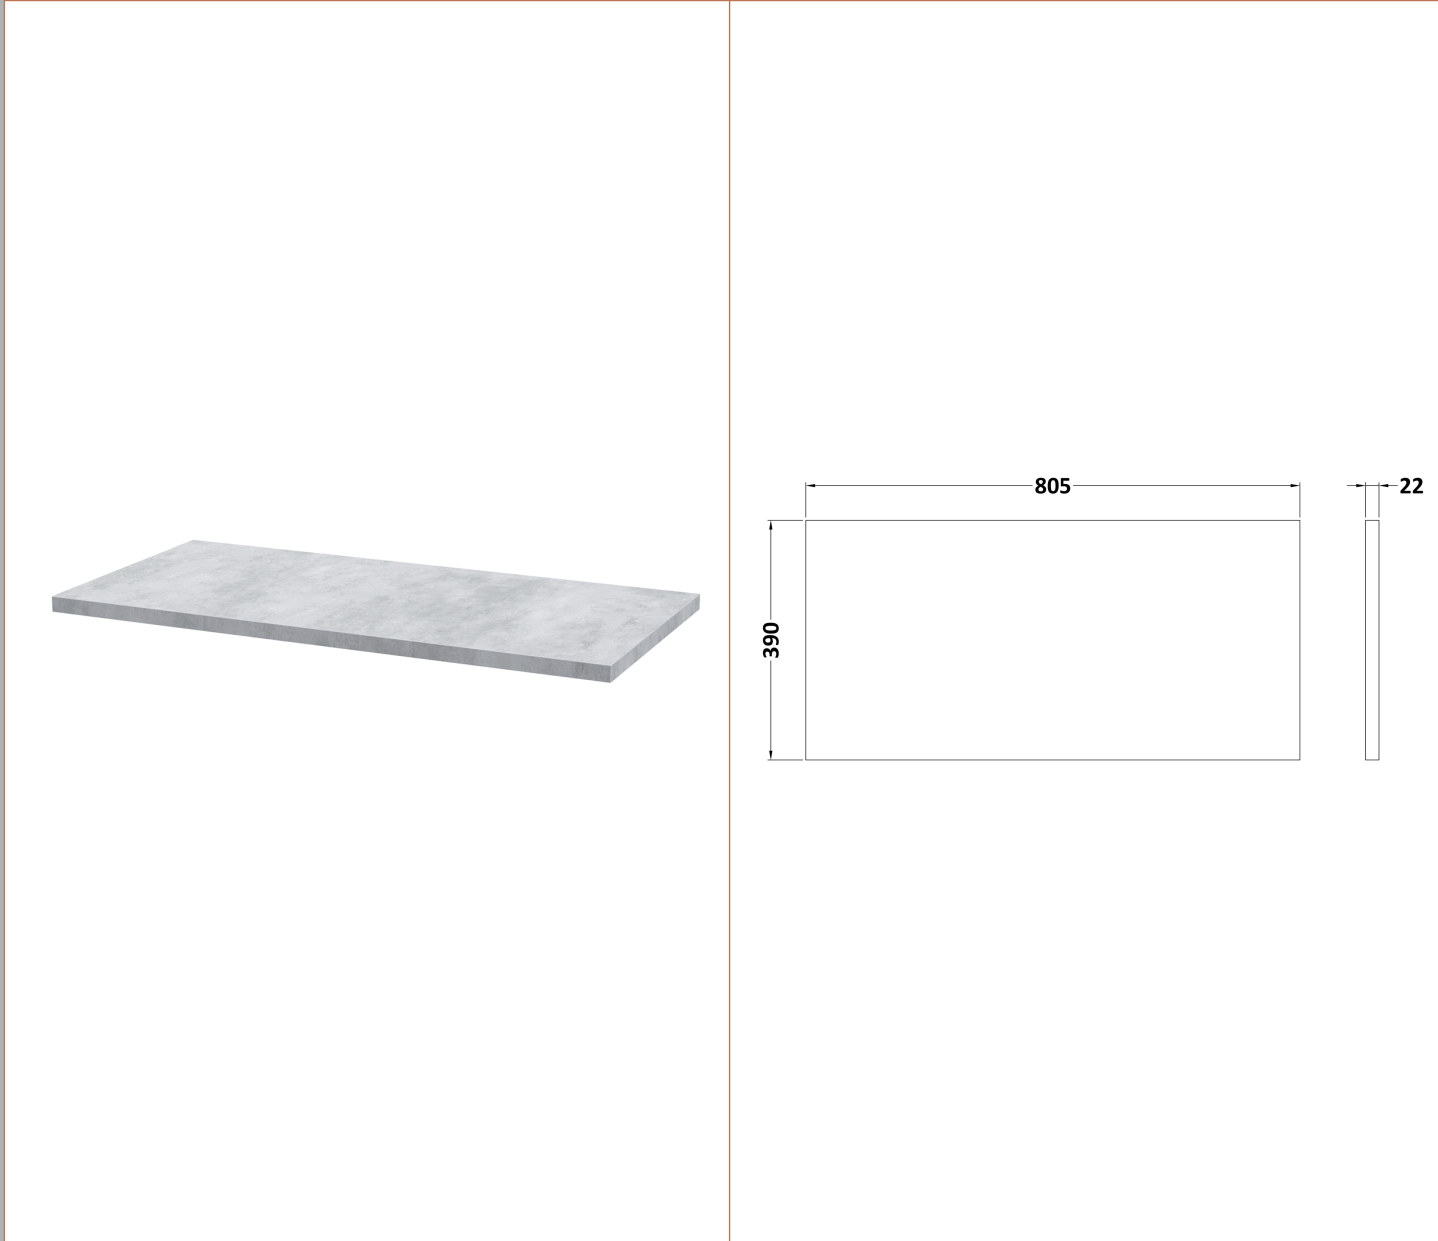

Sales Code: ATH081LBG

Description: 800 W/H 2-Drawer Unit & Lam Worktop

Packaging Details

Barcode: 5056462613338

Sales Code: MOC375

Description: 800 Wall Hung 2-Drawer Basin Unit

Product Dimensions

Height (mm):	538
Width (mm):	800
Depth (mm):	383
Nett Weight (kg):	24

Packaging Dimensions

Height (mm):	560
Width (mm):	820
Depth (mm):	405
Gross Weight (kg):	24.5

Packaging Data

Box Colour:	Brown Cardboard Box
Box Qty:	1
Label Size:	100 x 50
Label Colour:	White Label
Label Qty:	2

Outer Box Dimensions (If Applicable)

Height (mm):	
Width (mm):	
Depth (mm):	
Gross Weight (kg):	
Barcode:	5055275870037

Product Details

Country of Origin:	China
Fitting Instruction:	No
CE & UKCA:	N/A
FSC Certified Materials:	Yes
Colour:	Gloss Grey
Construction Method:	Cam & Wood Dowel
Construction Type:	Rigid
Cabinet Finish:	MFC Painted Gloss
Fascia Finish:	Mdf Painted Gloss
Cabinet Thickness (mm):	16
Fascia Thickness (mm):	18
Drawer Included:	Yes
Drawer Type:	80mm High Metal Softclose
No of Shelves:	0
Hinge Type:	Not Applicable
Hinge Included:	Not Applicable
Adjustable Legs:	No, Not Required
Fixings Included:	Yes
Handle Style:	Contemporary
Waste Shroud:	Yes
Handle Included:	Yes, Supplied
Handle Type:	Strap

Sales Code: LBG800

Description: Laminate Worktop 805X390x22mm

Product Dimensions

Height (mm):	22
Width (mm):	805
Depth (mm):	390
Nett Weight (kg):	2.75

Packaging Dimensions

Height (mm):	25
Width (mm):	810
Depth (mm):	455
Gross Weight (kg):	2.75