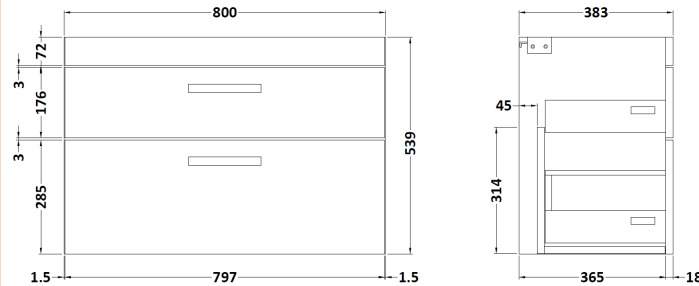

Sales Code: ATH081LBG

Description: 800 W/H 2-Drawer Unit & Lam Worktop

Packaging Details

Barcode: 5056462613338

Sales Code: MOC375

Description: 800 Wall Hung 2-Drawer Basin Unit

Product Dimensions

Height (mm):	538
Width (mm):	800
Depth (mm):	383
Nett Weight (kg):	24

Packaging Dimensions

Height (mm):	560
Width (mm):	820
Depth (mm):	405
Gross Weight (kg):	24.5

Packaging Data

Box Colour:	Brown Cardboard Box
Box Qty:	1
Label Size:	100 x 50
Label Colour:	White Label
Label Qty:	2

Sales Code: LBG800

Description: Laminate Worktop 805X390x22mm

Product Dimensions

Height (mm):	22
Width (mm):	805
Depth (mm):	390
Nett Weight (kg):	2.75

Packaging Dimensions

Height (mm):	25
Width (mm):	810
Depth (mm):	455
Gross Weight (kg):	2.75

Packaging Data

Box Colour:	Brown Cardboard Box
Box Qty:	1
Label Size:	100 x 50
Label Colour:	White Label
Label Qty:	1

Outer Box Dimensions (If Applicable)

Height (mm):	
Width (mm):	
Depth (mm):	
Gross Weight (kg):	
Barcode:	5056211874133