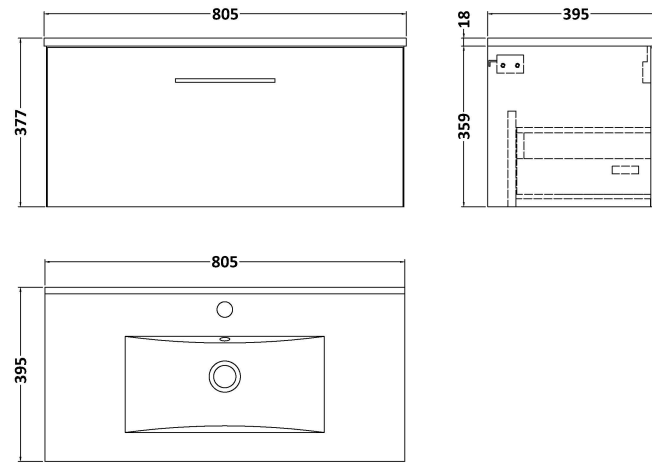

Sales Code: ARN125B

Description: 800 Wh 1-Drawer Vanity & Basin 2

Packaging Details

Barcode: 5056462668611

Sales Code: NVF125

Description: 800 Single Drawer Unit (365 Deep)

Product Dimensions

Height (mm):	359
Width (mm):	800
Depth (mm):	383
Nett Weight (kg):	17

Packaging Dimensions

Height (mm):	391
Width (mm):	832
Depth (mm):	391
Gross Weight (kg):	17.5

Packaging Data

Box Colour:	Brown Cardboard Box - Printed
Box Qty:	0
Label Size:	0 x 0
Label Colour:	Not Applicable
Label Qty:	0

Outer Box Dimensions (If Applicable)

Height (mm):	
Width (mm):	
Depth (mm):	
Gross Weight (kg):	
Barcode:	5056462660851

Product Details

Country of Origin:	China
Fitting Instruction:	No
CE & UKCA:	N/A
FSC Certified Materials:	Yes
Colour:	Gloss White
Construction Method:	Cam & Wood Dowel
Construction Type:	Rigid
Cabinet Finish:	MFC Painted Gloss
Fascia Finish:	Mdf Painted Gloss
Cabinet Thickness (mm):	16
Fascia Thickness (mm):	18
Drawer Included:	Yes
Drawer Type:	80mm High Metal S/C Inc Galler
No of Shelves:	0
Hinge Type:	Not Applicable
Hinge Included:	Not Applicable
Adjustable Legs:	No, Not Required
Fixings Included:	Yes
Handle Style:	Contemporary
Waste Shroud:	Yes
Handle Included:	Yes, Supplied
Handle Type:	D-Shape

Sales Code: NVM005

Description: Minimalist Basin 800mm

Product Dimensions

Height (mm):	170
Width (mm):	800
Depth (mm):	390
Nett Weight (kg):	16.9

Packaging Dimensions

Height (mm):	400
Width (mm):	820
Depth (mm):	200
Gross Weight (kg):	16.9