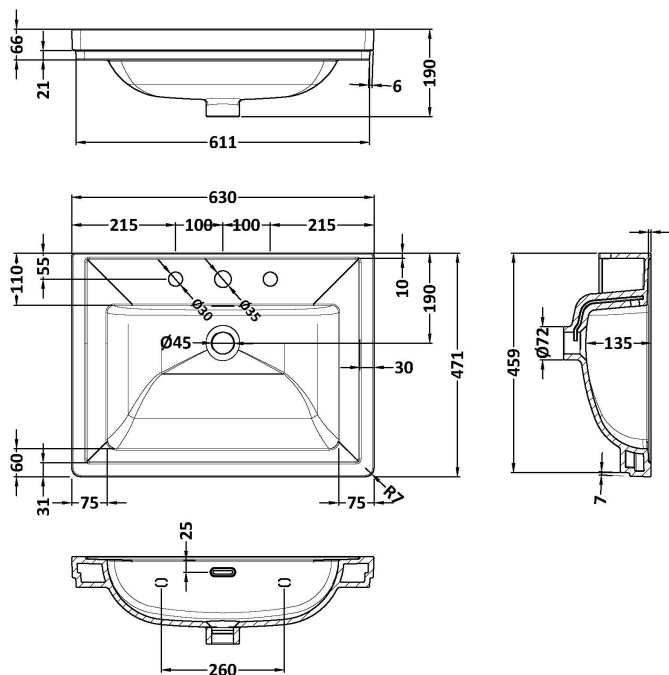

### Product Dimensions

Height (mm):	800
Width (mm):	600
Depth (mm):	453
Nett Weight (kg):	25.3

### Packaging Dimensions

Height (mm):	835
Width (mm):	625
Depth (mm):	480
Gross Weight (kg):	25.8

### Outer Box Dimensions (If Applicable)

Height (mm):	
Width (mm):	
Depth (mm):	
Gross Weight (kg):	
Barcode:	5056462643151

### Product Dimensions

Height (mm):	190
Width (mm):	630
Depth (mm):	471
Nett Weight (kg):	17