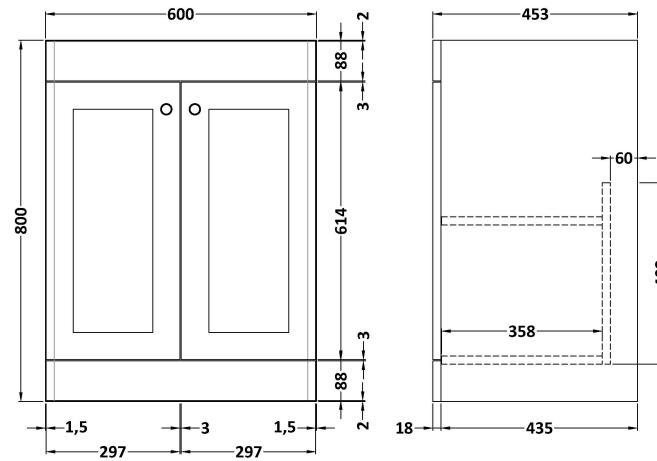

### Product Dimensions

Height (mm):	800
Width (mm):	600
Depth (mm):	453
Nett Weight (kg):	25.3

### Packaging Dimensions

Height (mm):	835
Width (mm):	625
Depth (mm):	480
Gross Weight (kg):	25.8

### Product Dimensions

Height (mm):	190
Width (mm):	630
Depth (mm):	471
Nett Weight (kg):	17

### Packaging Dimensions

Height (mm):	490
Width (mm):	650
Depth (mm):	220
Gross Weight (kg):	17.3