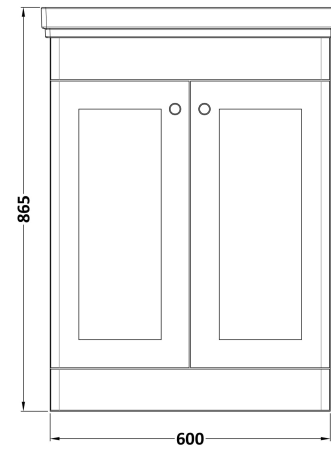

Sales Code: CLC225B

Description: 600 F/S 2-Door Unit & Basin 3Th

Packaging Details

Barcode: 5056462688114