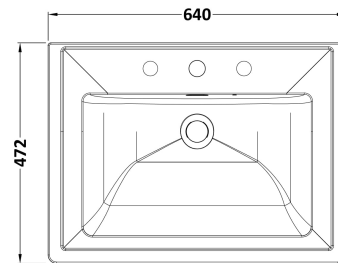

Sales Code: CLC225B

Description: 600 F/S 2-Door Unit & Basin 3Th

Packaging Details

Barcode: 5056462688114