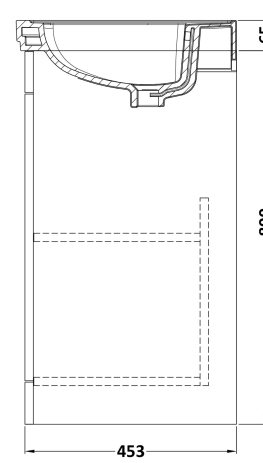

Sales Code: CLC225B

Description: 600 F/S 2-Door Unit & Basin 3Th

Packaging Details

Barcode: 5056462688114