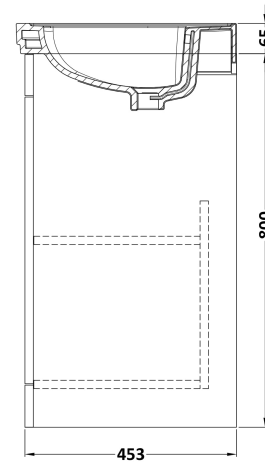

Sales Code: CLC1425B

Description: 600 F/S 2-Door Unit & Basin 3Th

Packaging Details

Barcode: 5056462688138