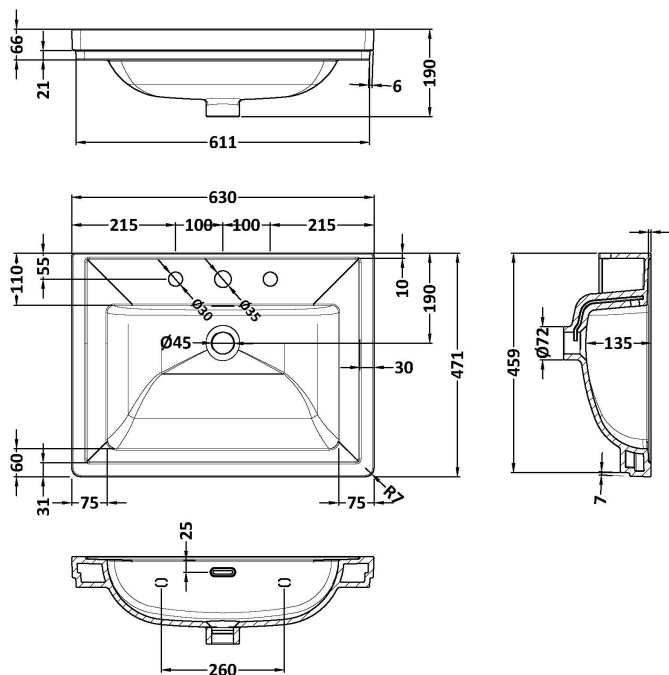

### Product Dimensions

Height (mm):	800
Width (mm):	600
Depth (mm):	453
Nett Weight (kg):	25.3

### Packaging Dimensions

Height (mm):	835
Width (mm):	625
Depth (mm):	480
Gross Weight (kg):	25.8

### Outer Box Dimensions (If Applicable)

Height (mm):	
Width (mm):	
Depth (mm):	
Gross Weight (kg):	
Barcode:	5056462643175

### Product Dimensions

Height (mm):	190
Width (mm):	630
Depth (mm):	471
Nett Weight (kg):	17