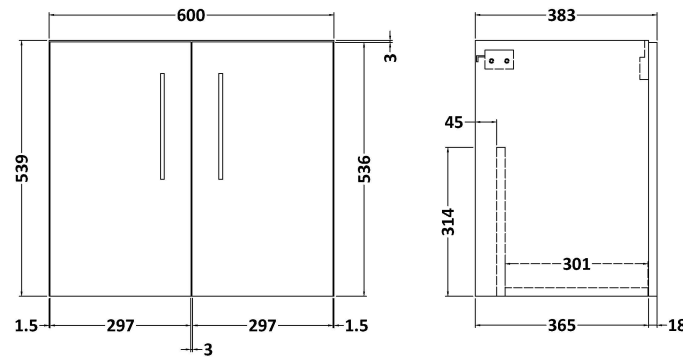

Sales Code: ARN1423G

Description: 600 Wh 2-Door Vanity & Basin 4

Packaging Details

Barcode: 5056678414545

Sales Code: NVF1423

Description: 600 Wh 2-Door Unit (365 Deep)

Product Dimensions

Height (mm):	540
Width (mm):	600
Depth (mm):	383
Nett Weight (kg):	14.2

Packaging Dimensions

Height (mm):	560
Width (mm):	620
Depth (mm):	405
Gross Weight (kg):	14.7

Packaging Data

Box Colour:	Brown Cardboard Box - Printed
Box Qty:	0
Label Size:	0 x 0
Label Colour:	White Label
Label Qty:	2

Sales Code: NVM043

Description: 600 Curved Basin 1Th

Product Dimensions

Height (mm):	160
Width (mm):	610
Depth (mm):	440
Nett Weight (kg):	11

Packaging Dimensions

Height (mm):	190
Width (mm):	630
Depth (mm):	415
Gross Weight (kg):	11.5

Packaging Data

Box Colour:	Brown Cardboard Box - Printed
Box Qty:	1
Label Size:	100 x 50
Label Colour:	White Label
Label Qty:	2

Outer Box Dimensions (If Applicable)

Height (mm):	
Width (mm):	
Depth (mm):	
Gross Weight (kg):	
Barcode:	5056462620961