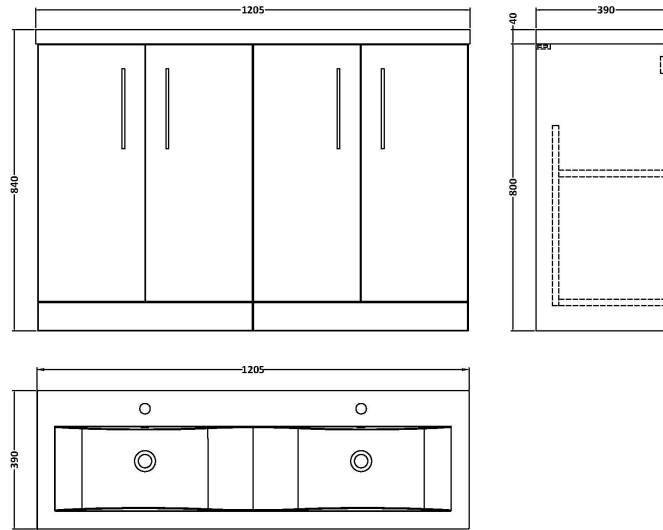

Sales Code: ARN1403F

Description: 1200 Fs 4-Door Vanity & Double Basin

Packaging Details

Barcode: 5056678414187