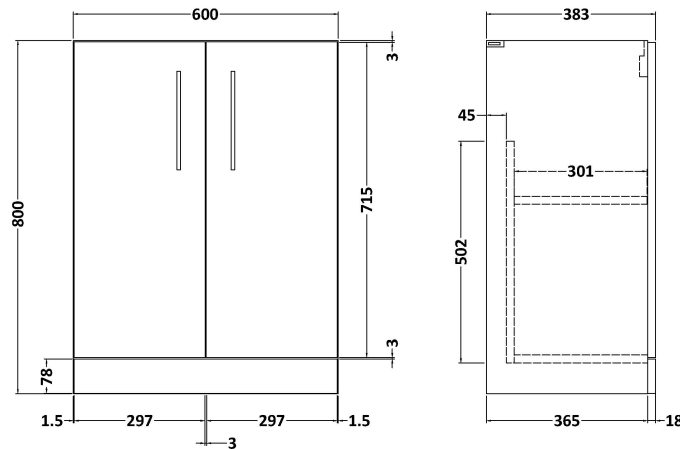

### Product Dimensions

Height (mm):	800
Width (mm):	600
Depth (mm):	383
Nett Weight (kg):	19.5

### Packaging Dimensions

Height (mm):	835
Width (mm):	620
Depth (mm):	375
Gross Weight (kg):	20

### Product Dimensions

Height (mm):	390
Width (mm):	1205
Depth (mm):	175
Nett Weight (kg):	27

### Packaging Dimensions

Height (mm):	205
Width (mm):	1270
Depth (mm):	510
Gross Weight (kg):	27