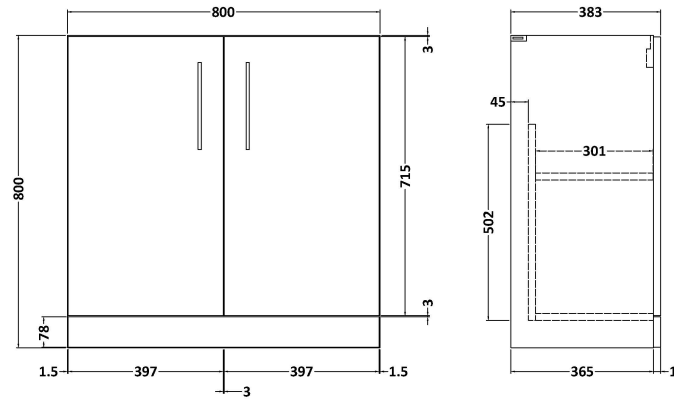

Sales Code: ARN1405B

Description: 800 Fs 2-Door Vanity & Basin 2

Packaging Details

Barcode: 5056678414293

Sales Code: NVF1405

Description: 800 Fs 2-Door Unit (365 Deep)

Product Dimensions

Height (mm):	800
Width (mm):	800
Depth (mm):	383
Nett Weight (kg):	25.5

Packaging Dimensions

Height (mm):	835
Width (mm):	820
Depth (mm):	375
Gross Weight (kg):	26

Packaging Data

Box Colour:	Brown Cardboard Box - Printed
Box Qty:	0
Label Size:	0 x 0
Label Colour:	White Label
Label Qty:	2

Sales Code: NVM005

Description: Minimalist Basin 800mm

Product Dimensions

Height (mm):	170
Width (mm):	800
Depth (mm):	390
Nett Weight (kg):	16.9

Packaging Dimensions

Height (mm):	400
Width (mm):	820
Depth (mm):	200
Gross Weight (kg):	16.9

Packaging Data

Box Colour:	Brown Cardboard Box - Printed
Box Qty:	1
Label Size:	100 x 50
Label Colour:	White Label
Label Qty:	2

Outer Box Dimensions (If Applicable)

Height (mm):	
Width (mm):	
Depth (mm):	
Gross Weight (kg):	
Barcode:	5055146194675