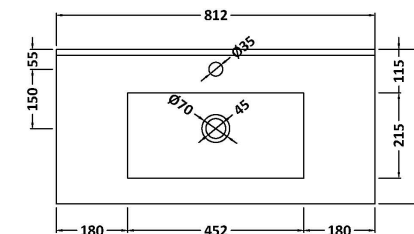

Packaging Dimensions

Height (mm):	835
Width (mm):	820
Depth (mm):	375
Gross Weight (kg):	26

Packaging Data

Box Colour:	Brown Cardboard Box - Printed
Box Qty:	0
Label Size:	0 x 0
Label Colour:	White Label
Label Qty:	2

Outer Box Dimensions (If Applicable)

Height (mm):	
Width (mm):	
Depth (mm):	
Gross Weight (kg):	
Barcode:	5056678402658

Product Details

Country of Origin:	China
Fitting Instruction:	No
CE & UKCA:	N/A
FSC Certified Materials:	Yes
Colour:	Satin Anthracite
Construction Method:	Cam & Wood Dowel
Construction Type:	Rigid
Cabinet Finish:	MFC Painted Matt
Fascia Finish:	Mdf Painted Matt
Cabinet Thickness (mm):	16
Fascia Thickness (mm):	18
Drawer Included:	No
Drawer Type:	Not Applicable
No of Shelves:	1
Hinge Type:	95 Degree Soft Close
Hinge Included:	Yes, Supplied
Adjustable Legs:	No, Not Required
Fixings Included:	Yes
Handle Style:	Contemporary
Waste Shroud:	No
Handle Included:	Yes, Supplied
Handle Type:	D-Shape

Sales Code: NVM005

Description: Minimalist Basin 800mm

Product Dimensions

Height (mm):	170
Width (mm):	800
Depth (mm):	390
Nett Weight (kg):	16.9

Packaging Dimensions

Height (mm):	400
Width (mm):	820
Depth (mm):	200
Gross Weight (kg):	16.9

Packaging Data

Box Colour:	Brown Cardboard Box - Printed
Box Qty:	1
Label Size:	100 x 50
Label Colour:	White Label
Label Qty:	2

Outer Box Dimensions (If Applicable)

Height (mm):	
Width (mm):	
Depth (mm):	
Gross Weight (kg):	
Barcode:	5055146194675