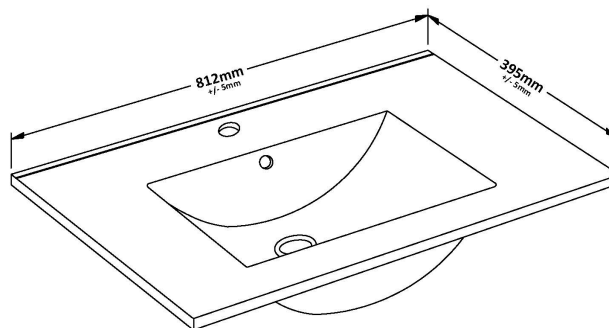

Packaging Dimensions

Height (mm):	835
Width (mm):	820
Depth (mm):	375
Gross Weight (kg):	26

Packaging Data

Box Colour:	Brown Cardboard Box - Printed
Box Qty:	0
Label Size:	0 x 0
Label Colour:	White Label
Label Qty:	2

Outer Box Dimensions (If Applicable)

Height (mm):	
Width (mm):	
Depth (mm):	
Gross Weight (kg):	
Barcode:	5056678402658

Product Details

Country of Origin:	China
Fitting Instruction:	No
CE & UKCA:	N/A
FSC Certified Materials:	Yes
Colour:	Satin Anthracite
Construction Method:	Cam & Wood Dowel
Construction Type:	Rigid
Cabinet Finish:	MFC Painted Matt
Fascia Finish:	Mdf Painted Matt
Cabinet Thickness (mm):	16
Fascia Thickness (mm):	18
Drawer Included:	No
Drawer Type:	Not Applicable
No of Shelves:	1
Hinge Type:	95 Degree Soft Close
Hinge Included:	Yes, Supplied
Adjustable Legs:	No, Not Required
Fixings Included:	Yes
Handle Style:	Contemporary
Waste Shroud:	No
Handle Included:	Yes, Supplied
Handle Type:	D-Shape

Sales Code: NVM005

Description: Minimalist Basin 800mm

Product Dimensions

Height (mm):	170
Width (mm):	800
Depth (mm):	390
Nett Weight (kg):	16.9

Packaging Dimensions

Height (mm):	400
Width (mm):	820
Depth (mm):	200
Gross Weight (kg):	16.9

Packaging Data

Box Colour:	Brown Cardboard Box - Printed
Box Qty:	1
Label Size:	100 x 50
Label Colour:	White Label
Label Qty:	2

Outer Box Dimensions (If Applicable)

Height (mm):	
Width (mm):	
Depth (mm):	
Gross Weight (kg):	
Barcode:	5055146194675