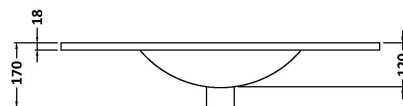

Sales Code: ARN1405B

Description: 800 Fs 2-Door Vanity & Basin 2

Packaging Details

Barcode: 5056678414293

Sales Code: NVF1405

Description: 800 Fs 2-Door Unit (365 Deep)

Product Dimensions

Height (mm):	800
Width (mm):	800
Depth (mm):	383
Nett Weight (kg):	25.5

Packaging Dimensions

Height (mm):	835
Width (mm):	820
Depth (mm):	375
Gross Weight (kg):	26

Packaging Data

Box Colour:	Brown Cardboard Box - Printed
Box Qty:	0
Label Size:	0 x 0
Label Colour:	White Label
Label Qty:	2

Outer Box Dimensions (If Applicable)

Height (mm):	
Width (mm):	
Depth (mm):	
Gross Weight (kg):	
Barcode:	5056678402658

Product Details

Country of Origin:	China
Fitting Instruction:	No
CE & UKCA:	N/A
FSC Certified Materials:	Yes
Colour:	Satin Anthracite
Construction Method:	Cam & Wood Dowel
Construction Type:	Rigid
Cabinet Finish:	MFC Painted Matt
Fascia Finish:	Mdf Painted Matt
Cabinet Thickness (mm):	16
Fascia Thickness (mm):	18
Drawer Included:	No
Drawer Type:	Not Applicable
No of Shelves:	1
Hinge Type:	95 Degree Soft Close
Hinge Included:	Yes, Supplied
Adjustable Legs:	No, Not Required
Fixings Included:	Yes
Handle Style:	Contemporary
Waste Shroud:	No
Handle Included:	Yes, Supplied
Handle Type:	D-Shape

Sales Code: NVM005

Description: Minimalist Basin 800mm

Product Dimensions

Height (mm):	170
Width (mm):	800
Depth (mm):	390
Nett Weight (kg):	16.9

Packaging Dimensions

Height (mm):	400
Width (mm):	820
Depth (mm):	200
Gross Weight (kg):	16.9