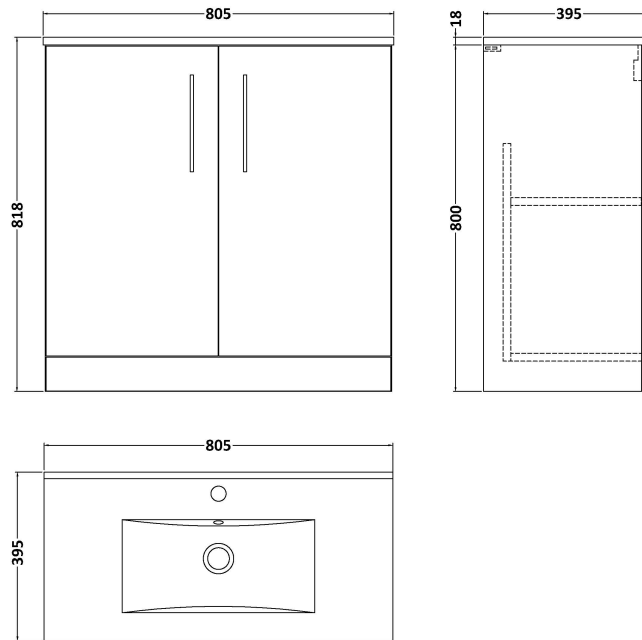

Sales Code: ARN1405B

Description: 800 Fs 2-Door Vanity & Basin 2

Packaging Details

Barcode: 5056678414293

Sales Code: NVF1405

Description: 800 Fs 2-Door Unit (365 Deep)

Product Dimensions

Height (mm):	800
Width (mm):	800
Depth (mm):	383
Nett Weight (kg):	25.5

Packaging Dimensions

Height (mm):	835
Width (mm):	820
Depth (mm):	375
Gross Weight (kg):	26

Packaging Data

Box Colour:	Brown Cardboard Box - Printed
Box Qty:	0
Label Size:	0 x 0
Label Colour:	White Label
Label Qty:	2

Sales Code: NVM005

Description: Minimalist Basin 800mm

Product Dimensions

Height (mm):	170
Width (mm):	800
Depth (mm):	390
Nett Weight (kg):	16.9

Packaging Dimensions

Height (mm):	400
Width (mm):	820
Depth (mm):	200
Gross Weight (kg):	16.9

Packaging Data

Box Colour:	Brown Cardboard Box - Printed
Box Qty:	1
Label Size:	100 x 50
Label Colour:	White Label
Label Qty:	2

Outer Box Dimensions (If Applicable)

Height (mm):	
Width (mm):	
Depth (mm):	
Gross Weight (kg):	
Barcode:	5055146194675