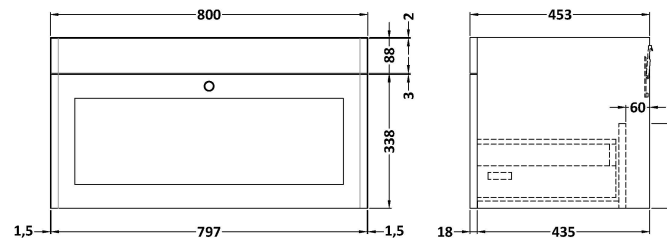

Sales Code: CLC896F

Description: 800 W/H 1-Drawer Unit & Basin 1Th

Packaging Details

Barcode: 5056678416495

Sales Code: CLA896

Description: 800 W/H 1-Drawer Unit (431X800x453)

Product Dimensions

Height (mm):	431
Width (mm):	800
Depth (mm):	453
Nett Weight (kg):	23

Packaging Dimensions

Height (mm):	465
Width (mm):	825
Depth (mm):	480
Gross Weight (kg):	23.5

Packaging Data

Box Colour:	Brown Cardboard Box
Box Qty:	1
Label Size:	100 x 50
Label Colour:	White Label
Label Qty:	2

Sales Code: NLV005

Description: 800mm Traditional Basin 1 Th

Product Dimensions

Height (mm):	210
Width (mm):	820
Depth (mm):	480
Nett Weight (kg):	17.1

Packaging Dimensions

Height (mm):	260
Width (mm):	840
Depth (mm):	500
Gross Weight (kg):	18.8

Packaging Data

Box Colour:	Brown Cardboard Box - Printed
Box Qty:	1
Label Size:	100 x 50
Label Colour:	White Label
Label Qty:	2

Outer Box Dimensions (If Applicable)

Height (mm):	
Width (mm):	
Depth (mm):	
Gross Weight (kg):	
Barcode:	5055369043408