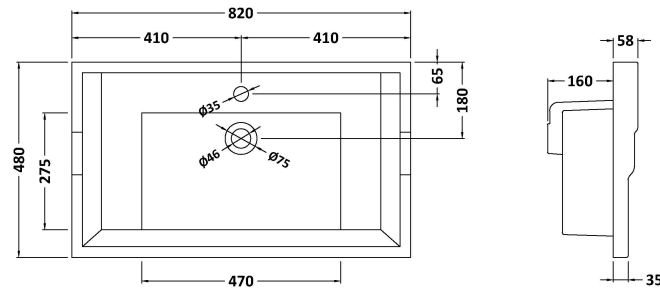

Packaging Dimensions

Height (mm):	465
Width (mm):	825
Depth (mm):	480
Gross Weight (kg):	23.5

Packaging Data

Box Colour:	Brown Cardboard Box
Box Qty:	1
Label Size:	100 x 50
Label Colour:	White Label
Label Qty:	2

Outer Box Dimensions (If Applicable)

Height (mm):	
Width (mm):	
Depth (mm):	
Gross Weight (kg):	
Barcode:	5056462643328

Product Details

Country of Origin:	China
Fitting Instruction:	No
CE & UKCA:	N/A
FSC Certified Materials:	Yes
Colour:	Satin Green
Construction Method:	Cam & Wood Dowel
Construction Type:	Rigid
Cabinet Finish:	MFC Painted Matt
Fascia Finish:	Mdf Painted Matt
Cabinet Thickness (mm):	18
Fascia Thickness (mm):	18
Drawer Included:	Yes
Drawer Type:	80mm High Metal S/C Inc Galler
No of Shelves:	Not Applicable
Hinge Type:	Not Applicable
Hinge Included:	Not Applicable
Adjustable Legs:	No, Not Required
Fixings Included:	Yes
Handle Style:	Traditional
Waste Shroud:	Yes
Handle Included:	Yes, Supplied
Handle Type:	Knob

Sales Code: NLV005

Description: 800mm Traditional Basin 1 Th

Product Dimensions

Height (mm):	210
Width (mm):	820
Depth (mm):	480
Nett Weight (kg):	17.1

Packaging Dimensions

Height (mm):	260
Width (mm):	840
Depth (mm):	500
Gross Weight (kg):	18.8

Packaging Data

Box Colour:	Brown Cardboard Box - Printed
Box Qty:	1
Label Size:	100 x 50
Label Colour:	White Label
Label Qty:	2

Outer Box Dimensions (If Applicable)

Height (mm):	
Width (mm):	
Depth (mm):	
Gross Weight (kg):	
Barcode:	5055369043408