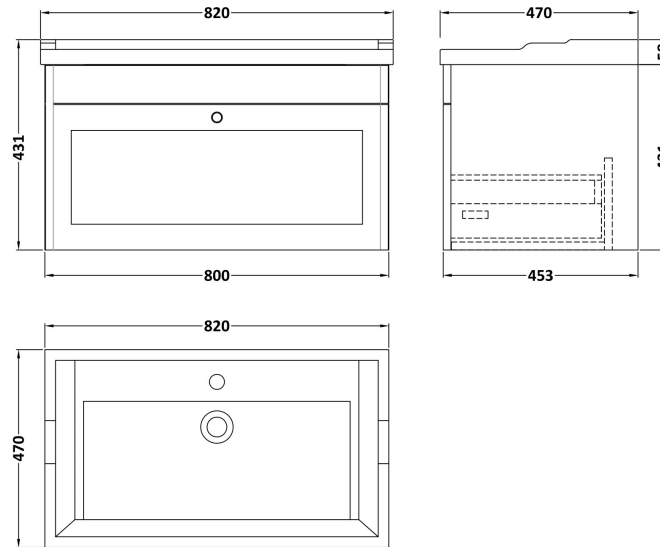

Sales Code: CLC896F

Description: 800 W/H 1-Drawer Unit & Basin 1Th

Packaging Details

Barcode: 5056678416495

Sales Code: CLA896

Description: 800 W/H 1-Drawer Unit (431X800x453)

Product Dimensions

Height (mm):	431
Width (mm):	800
Depth (mm):	453
Nett Weight (kg):	23

Packaging Dimensions

Height (mm):	465
Width (mm):	825
Depth (mm):	480
Gross Weight (kg):	23.5

Packaging Data

Box Colour:	Brown Cardboard Box
Box Qty:	1
Label Size:	100 x 50
Label Colour:	White Label
Label Qty:	2

Outer Box Dimensions (If Applicable)

Height (mm):	
Width (mm):	
Depth (mm):	
Gross Weight (kg):	
Barcode:	5056462643328

Product Details

Country of Origin:	China
Fitting Instruction:	No
CE & UKCA:	N/A
FSC Certified Materials:	Yes
Colour:	Satin Green
Construction Method:	Cam & Wood Dowel
Construction Type:	Rigid
Cabinet Finish:	MFC Painted Matt
Fascia Finish:	Mdf Painted Matt
Cabinet Thickness (mm):	18
Fascia Thickness (mm):	18
Drawer Included:	Yes
Drawer Type:	80mm High Metal S/C Inc Galler
No of Shelves:	Not Applicable
Hinge Type:	Not Applicable
Hinge Included:	Not Applicable
Adjustable Legs:	No, Not Required
Fixings Included:	Yes
Handle Style:	Traditional
Waste Shroud:	Yes
Handle Included:	Yes, Supplied
Handle Type:	Knob

Sales Code: NLV005

Description: 800mm Traditional Basin 1 Th

Product Dimensions

Height (mm):	210
Width (mm):	820
Depth (mm):	480
Nett Weight (kg):	17.1

Packaging Dimensions

Height (mm):	260
Width (mm):	840
Depth (mm):	500
Gross Weight (kg):	18.8