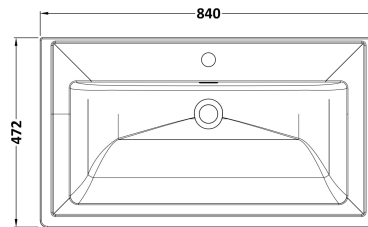

Sales Code: CLC826A

Description: 800 F/S 2-Door Unit & Basin 1Th

Packaging Details

Barcode: 5056462685953

Sales Code: CLA826

Description: 800 F/S 2-Door Unit (800X800 X453)

Product Dimensions

Height (mm):	800
Width (mm):	800
Depth (mm):	453
Nett Weight (kg):	30.5

Packaging Dimensions

Height (mm):	835
Width (mm):	825
Depth (mm):	480
Gross Weight (kg):	31

Packaging Data

Box Colour:	Brown Cardboard Box
Box Qty:	1
Label Size:	100 x 50
Label Colour:	White Label
Label Qty:	2

Outer Box Dimensions (If Applicable)

Height (mm):	
Width (mm):	
Depth (mm):	
Gross Weight (kg):	
Barcode:	5056462643205

Product Details

Country of Origin:	China
Fitting Instruction:	No
CE & UKCA:	N/A
FSC Certified Materials:	Yes
Colour:	Satin Green
Construction Method:	Cam & Wood Dowel
Construction Type:	Rigid
Cabinet Finish:	MFC Painted Matt
Fascia Finish:	Mdf Painted Matt
Cabinet Thickness (mm):	18
Fascia Thickness (mm):	18
Drawer Included:	No
Drawer Type:	Not Applicable
No of Shelves:	1
Hinge Type:	95 Degree Clip-On Soft Close
Hinge Included:	Yes, Supplied
Adjustable Legs:	No, Not Required
Fixings Included:	Yes
Handle Style:	Traditional
Waste Shroud:	Not Applicable
Handle Included:	Yes, Supplied
Handle Type:	Knob

Sales Code: CBM505

Description: 800 Classic Basin (840X472x185) 1Th

Product Dimensions

Height (mm):	186
Width (mm):	830
Depth (mm):	470
Nett Weight (kg):	22.2

Packaging Dimensions

Height (mm):	490
Width (mm):	850
Depth (mm):	220
Gross Weight (kg):	22.5