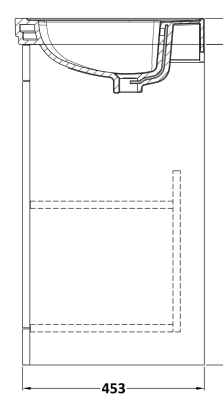

Sales Code: CLC826A

Description: 800 F/S 2-Door Unit & Basin 1Th

Packaging Details

Barcode: 5056462685953

Sales Code: CLA826

Description: 800 F/S 2-Door Unit (800X800 X453)

Product Dimensions

Height (mm):	800
Width (mm):	800
Depth (mm):	453
Nett Weight (kg):	30.5

Packaging Dimensions

Height (mm):	835
Width (mm):	825
Depth (mm):	480
Gross Weight (kg):	31

Packaging Data

Box Colour:	Brown Cardboard Box
Box Qty:	1
Label Size:	100 x 50
Label Colour:	White Label
Label Qty:	2

Outer Box Dimensions (If Applicable)

Height (mm):	
Width (mm):	
Depth (mm):	
Gross Weight (kg):	
Barcode:	5056462643205

Product Details

Country of Origin:	China
Fitting Instruction:	No
CE & UKCA:	N/A
FSC Certified Materials:	Yes
Colour:	Satin Green
Construction Method:	Cam & Wood Dowel
Construction Type:	Rigid
Cabinet Finish:	MFC Painted Matt
Fascia Finish:	Mdf Painted Matt
Cabinet Thickness (mm):	18
Fascia Thickness (mm):	18
Drawer Included:	No
Drawer Type:	Not Applicable
No of Shelves:	1
Hinge Type:	95 Degree Clip-On Soft Close
Hinge Included:	Yes, Supplied
Adjustable Legs:	No, Not Required
Fixings Included:	Yes
Handle Style:	Traditional
Waste Shroud:	Not Applicable
Handle Included:	Yes, Supplied
Handle Type:	Knob

Sales Code: CBM505

Description: 800 Classic Basin (840X472x185) 1Th

Product Dimensions

Height (mm):	186
Width (mm):	830
Depth (mm):	470
Nett Weight (kg):	22.2

Packaging Dimensions

Height (mm):	490
Width (mm):	850
Depth (mm):	220
Gross Weight (kg):	22.5