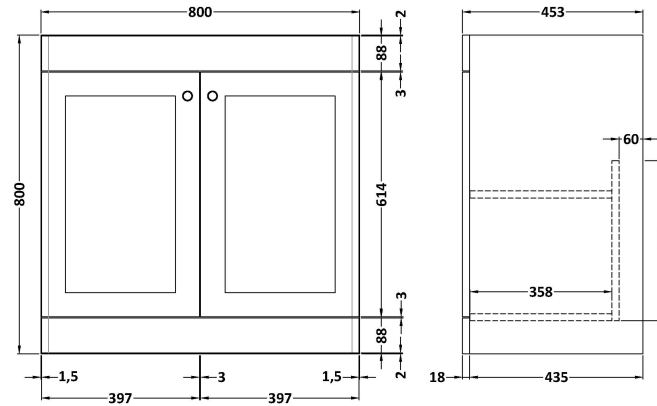

Sales Code: CLC826A

Description: 800 F/S 2-Door Unit & Basin 1Th

Packaging Details

Barcode: 5056462685953

Sales Code: CLA826

Description: 800 F/S 2-Door Unit (800X800 X453)

Product Dimensions

Height (mm):	800
Width (mm):	800
Depth (mm):	453
Nett Weight (kg):	30.5

Packaging Dimensions

Height (mm):	835
Width (mm):	825
Depth (mm):	480
Gross Weight (kg):	31

Packaging Data

Box Colour:	Brown Cardboard Box
Box Qty:	1
Label Size:	100 x 50
Label Colour:	White Label
Label Qty:	2

Sales Code: CBM505

Description: 800 Classic Basin (840X472x185) 1Th

Product Dimensions

Height (mm):	186
Width (mm):	830
Depth (mm):	470
Nett Weight (kg):	22.2

Packaging Dimensions

Height (mm):	490
Width (mm):	850
Depth (mm):	220
Gross Weight (kg):	22.5

Packaging Data

Box Colour:	Brown Cardboard Box - Printed
Box Qty:	1
Label Size:	100 x 50
Label Colour:	White Label
Label Qty:	2

Outer Box Dimensions (If Applicable)

Height (mm):	
Width (mm):	
Depth (mm):	
Gross Weight (kg):	
Barcode:	5056462643670