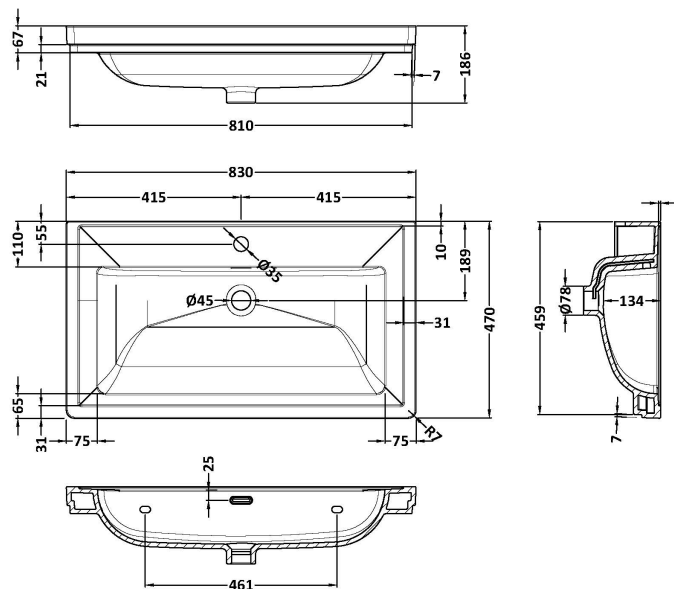

Packaging Dimensions

Height (mm):	835
Width (mm):	825
Depth (mm):	480
Gross Weight (kg):	31

Packaging Data

Box Colour:	Brown Cardboard Box
Box Qty:	1
Label Size:	100 x 50
Label Colour:	White Label
Label Qty:	2

Outer Box Dimensions (If Applicable)

Height (mm):	
Width (mm):	
Depth (mm):	
Gross Weight (kg):	
Barcode:	5056462643205

Product Details

Country of Origin:	China
Fitting Instruction:	No
CE & UKCA:	N/A
FSC Certified Materials:	Yes
Colour:	Satin Green
Construction Method:	Cam & Wood Dowel
Construction Type:	Rigid
Cabinet Finish:	MFC Painted Matt
Fascia Finish:	Mdf Painted Matt
Cabinet Thickness (mm):	18
Fascia Thickness (mm):	18
Drawer Included:	No
Drawer Type:	Not Applicable
No of Shelves:	1
Hinge Type:	95 Degree Clip-On Soft Close
Hinge Included:	Yes, Supplied
Adjustable Legs:	No, Not Required
Fixings Included:	Yes
Handle Style:	Traditional
Waste Shroud:	Not Applicable
Handle Included:	Yes, Supplied
Handle Type:	Knob

Sales Code: CBM505

Description: 800 Classic Basin (840X472x185) 1Th

Product Dimensions

Height (mm):	186
Width (mm):	830
Depth (mm):	470
Nett Weight (kg):	22.2

Packaging Dimensions

Height (mm):	490
Width (mm):	850
Depth (mm):	220
Gross Weight (kg):	22.5

Packaging Data

Box Colour:	Brown Cardboard Box - Printed
Box Qty:	1
Label Size:	100 x 50
Label Colour:	White Label
Label Qty:	2

Outer Box Dimensions (If Applicable)

Height (mm):	
Width (mm):	
Depth (mm):	
Gross Weight (kg):	
Barcode:	5056462643670