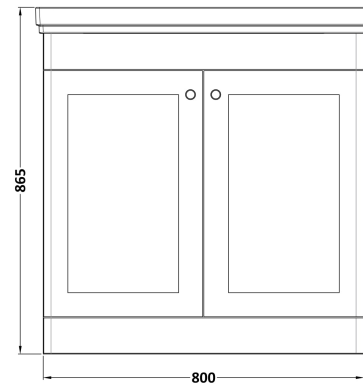

Sales Code: CLC826A

Description: 800 F/S 2-Door Unit & Basin 1Th

Packaging Details

Barcode: 5056462685953

Sales Code: CLA826

Description: 800 F/S 2-Door Unit (800X800 X453)

Product Dimensions

Height (mm):	800
Width (mm):	800
Depth (mm):	453
Nett Weight (kg):	30.5

Packaging Dimensions

Height (mm):	835
Width (mm):	825
Depth (mm):	480
Gross Weight (kg):	31

Packaging Data

Box Colour:	Brown Cardboard Box
Box Qty:	1
Label Size:	100 x 50
Label Colour:	White Label
Label Qty:	2

Outer Box Dimensions (If Applicable)

Height (mm):	
Width (mm):	
Depth (mm):	
Gross Weight (kg):	
Barcode:	5056462643205

Product Details

Country of Origin:	China
Fitting Instruction:	No
CE & UKCA:	N/A
FSC Certified Materials:	Yes
Colour:	Satin Green
Construction Method:	Cam & Wood Dowel
Construction Type:	Rigid
Cabinet Finish:	MFC Painted Matt
Fascia Finish:	Mdf Painted Matt
Cabinet Thickness (mm):	18
Fascia Thickness (mm):	18
Drawer Included:	No
Drawer Type:	Not Applicable
No of Shelves:	1
Hinge Type:	95 Degree Clip-On Soft Close
Hinge Included:	Yes, Supplied
Adjustable Legs:	No, Not Required
Fixings Included:	Yes
Handle Style:	Traditional
Waste Shroud:	Not Applicable
Handle Included:	Yes, Supplied
Handle Type:	Knob

Sales Code: CBM505

Description: 800 Classic Basin (840X472x185) 1Th

Product Dimensions

Height (mm):	186
Width (mm):	830
Depth (mm):	470
Nett Weight (kg):	22.2

Packaging Dimensions

Height (mm):	490
Width (mm):	850
Depth (mm):	220
Gross Weight (kg):	22.5