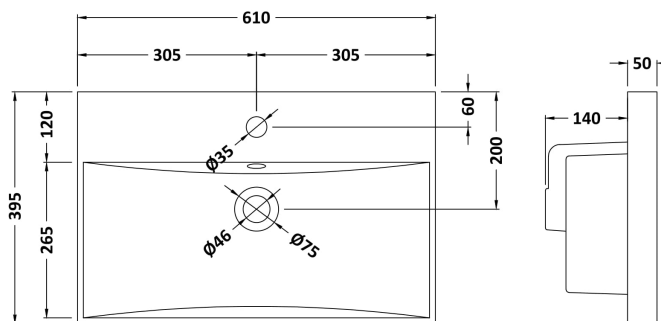

Packaging Dimensions

Height (mm):	391
Width (mm):	632
Depth (mm):	391
Gross Weight (kg):	13.5

Packaging Data

Box Colour:	Brown Cardboard Box - Printed
Box Qty:	0
Label Size:	0 x 0
Label Colour:	White Label
Label Qty:	0

Outer Box Dimensions (If Applicable)

Height (mm):	
Width (mm):	
Depth (mm):	
Gross Weight (kg):	
Barcode:	5056678402719

Product Details

Country of Origin:	China
Fitting Instruction:	Yes
CE & UKCA:	N/A
FSC Certified Materials:	Yes
Colour:	Satin Anthracite
Construction Method:	Cam & Wood Dowel
Construction Type:	Rigid
Cabinet Finish:	MFC Painted Matt
Fascia Finish:	Mdf Painted Matt
Cabinet Thickness (mm):	16
Fascia Thickness (mm):	18
Drawer Included:	Yes
Drawer Type:	80mm High Metal S/C Inc Galler
No of Shelves:	0
Hinge Type:	Not Applicable
Hinge Included:	Not Applicable
Adjustable Legs:	No, Not Required
Fixings Included:	Yes
Handle Style:	Contemporary
Waste Shroud:	Yes
Handle Included:	Yes, Supplied
Handle Type:	D-Shape

Sales Code: NVM033

Description: 600 Thin Edged Basin 1Th

Product Dimensions

Height (mm):	0
Width (mm):	0
Depth (mm):	0
Nett Weight (kg):	11

Packaging Dimensions

Height (mm):	190
Width (mm):	630
Depth (mm):	415
Gross Weight (kg):	11.5

Packaging Data

Box Colour:	Brown Cardboard Box - Printed
Box Qty:	0
Label Size:	0 x 0
Label Colour:	White Label
Label Qty:	0

Outer Box Dimensions (If Applicable)

Height (mm):	
Width (mm):	
Depth (mm):	
Gross Weight (kg):	
Barcode:	5056211853428