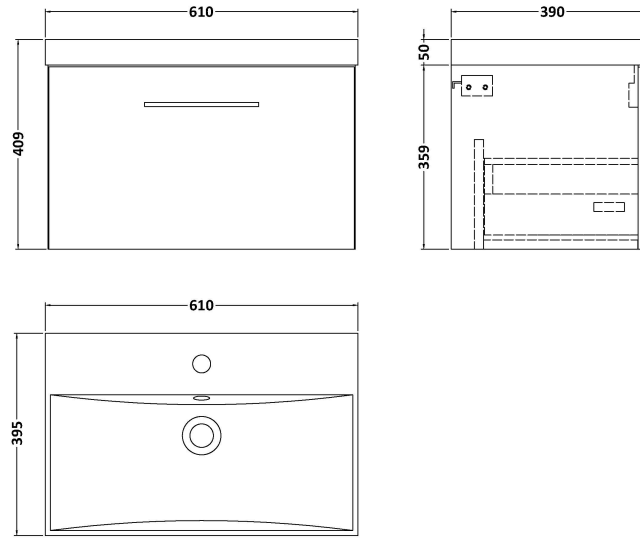

Sales Code: ARN1422D

Description: 600 Wh 1-Drawer Vanity & Basin 3

Packaging Details

Barcode: 5056678414422

Sales Code: NVF1422

Description: 600 Single Drawer Unit (365 Deep)

Product Dimensions

Height (mm):	359
Width (mm):	600
Depth (mm):	383
Nett Weight (kg):	13

Packaging Dimensions

Height (mm):	391
Width (mm):	632
Depth (mm):	391
Gross Weight (kg):	13.5

Packaging Data

Box Colour:	Brown Cardboard Box - Printed
Box Qty:	0
Label Size:	0 x 0
Label Colour:	White Label
Label Qty:	0

Outer Box Dimensions (If Applicable)

Height (mm):	
Width (mm):	
Depth (mm):	
Gross Weight (kg):	
Barcode:	5056678402719

Product Details

Country of Origin:	China
Fitting Instruction:	Yes
CE & UKCA:	N/A
FSC Certified Materials:	Yes
Colour:	Satin Anthracite
Construction Method:	Cam & Wood Dowel
Construction Type:	Rigid
Cabinet Finish:	MFC Painted Matt
Fascia Finish:	Mdf Painted Matt
Cabinet Thickness (mm):	16
Fascia Thickness (mm):	18
Drawer Included:	Yes
Drawer Type:	80mm High Metal S/C Inc Galler
No of Shelves:	0
Hinge Type:	Not Applicable
Hinge Included:	Not Applicable
Adjustable Legs:	No, Not Required
Fixings Included:	Yes
Handle Style:	Contemporary
Waste Shroud:	Yes
Handle Included:	Yes, Supplied
Handle Type:	D-Shape

Sales Code: NVM033

Description: 600 Thin Edged Basin 1Th

Product Dimensions

Height (mm):	0
Width (mm):	0
Depth (mm):	0
Nett Weight (kg):	11

Packaging Dimensions

Height (mm):	190
Width (mm):	630
Depth (mm):	415
Gross Weight (kg):	11.5