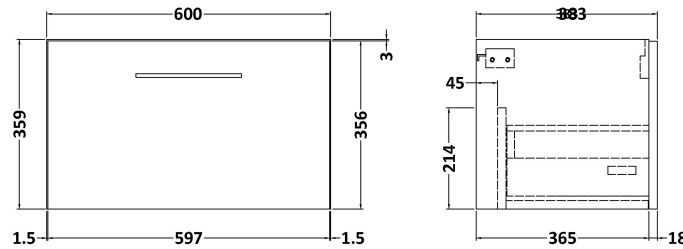

Sales Code: ARN1422D

Description: 600 Wh 1-Drawer Vanity & Basin 3

Packaging Details

Barcode: 5056678414422

Sales Code: NVF1422

Description: 600 Single Drawer Unit (365 Deep)

Product Dimensions

Height (mm):	359
Width (mm):	600
Depth (mm):	383
Nett Weight (kg):	13

Packaging Dimensions

Height (mm):	391
Width (mm):	632
Depth (mm):	391
Gross Weight (kg):	13.5

Packaging Data

Box Colour:	Brown Cardboard Box - Printed
Box Qty:	0
Label Size:	0 x 0
Label Colour:	White Label
Label Qty:	0

Sales Code: NVM033

Description: 600 Thin Edged Basin 1Th

Product Dimensions

Height (mm):	0
Width (mm):	0
Depth (mm):	0
Nett Weight (kg):	11

Packaging Dimensions

Height (mm):	190
Width (mm):	630
Depth (mm):	415
Gross Weight (kg):	11.5

Packaging Data

Box Colour:	Brown Cardboard Box - Printed
Box Qty:	0
Label Size:	0 x 0
Label Colour:	White Label
Label Qty:	0

Outer Box Dimensions (If Applicable)

Height (mm):	
Width (mm):	
Depth (mm):	
Gross Weight (kg):	
Barcode:	5056211853428